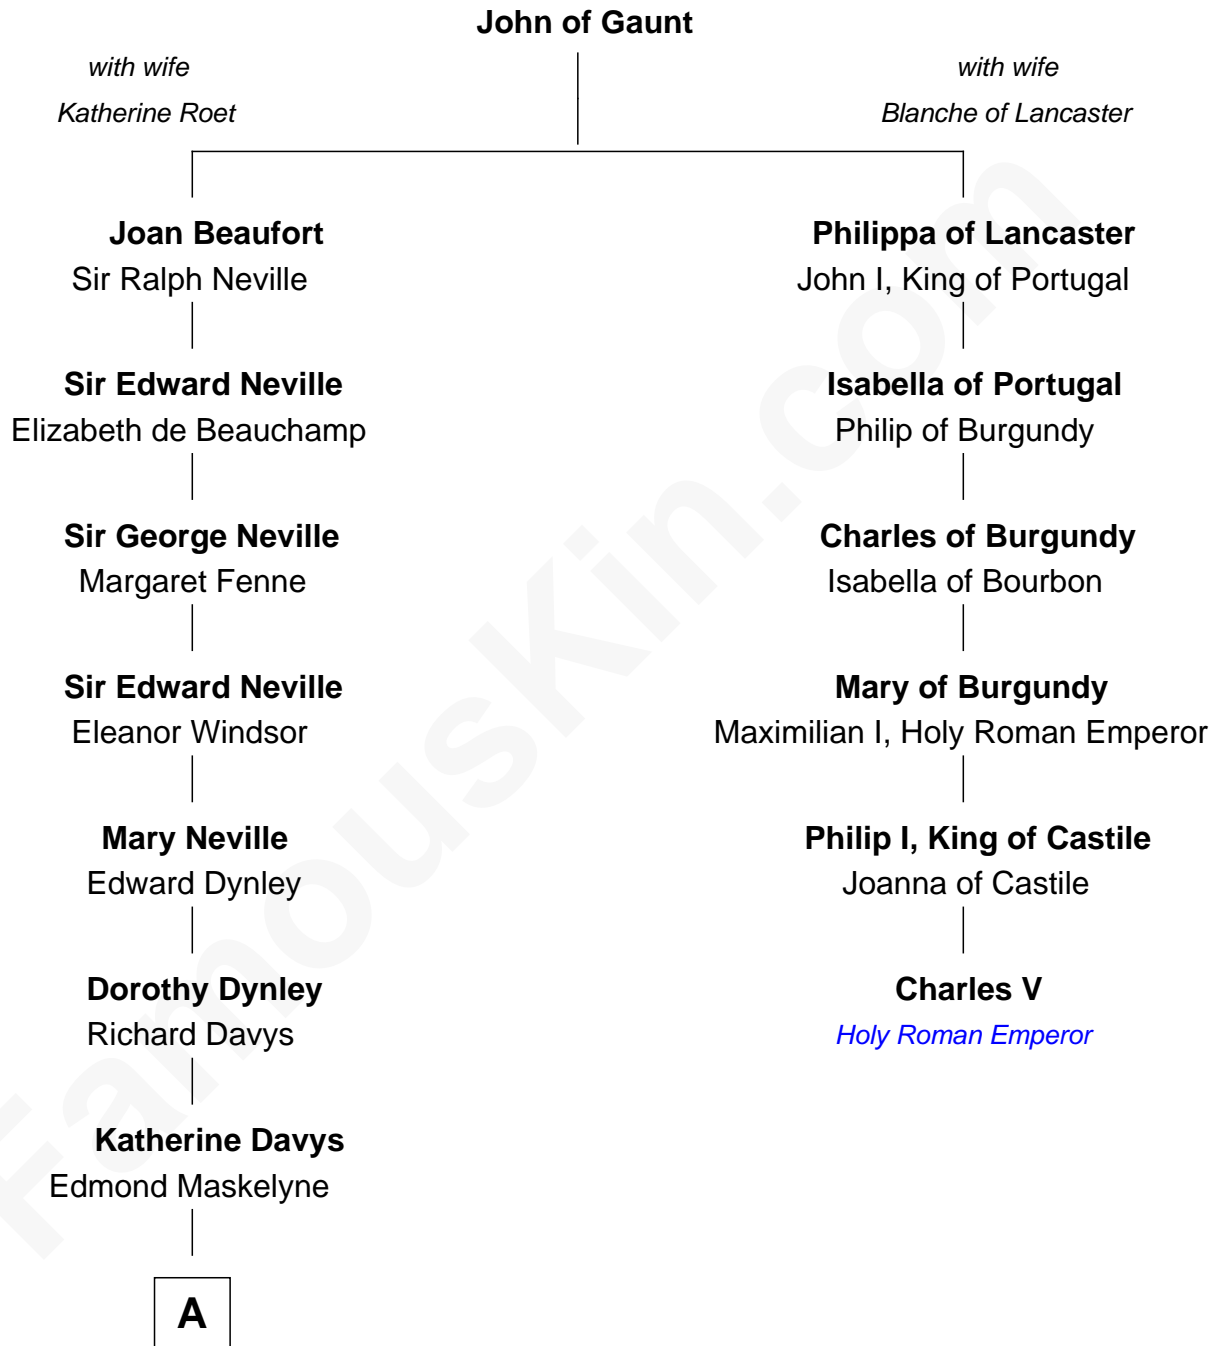

FamousKin.com

Relationship Chart of

Lytton Strachey

Author and Co-Founder of Bloomsbury Group

5th cousin 9 times removed of

Charles V

Holy Roman Emperor

A

—
Neville Maskelyne

Jane Norden

—
William Maskelyne

Jane Best

—
Neville Maskelyne

Anne Bath

—
Alice Maskelyne

John Kelsall