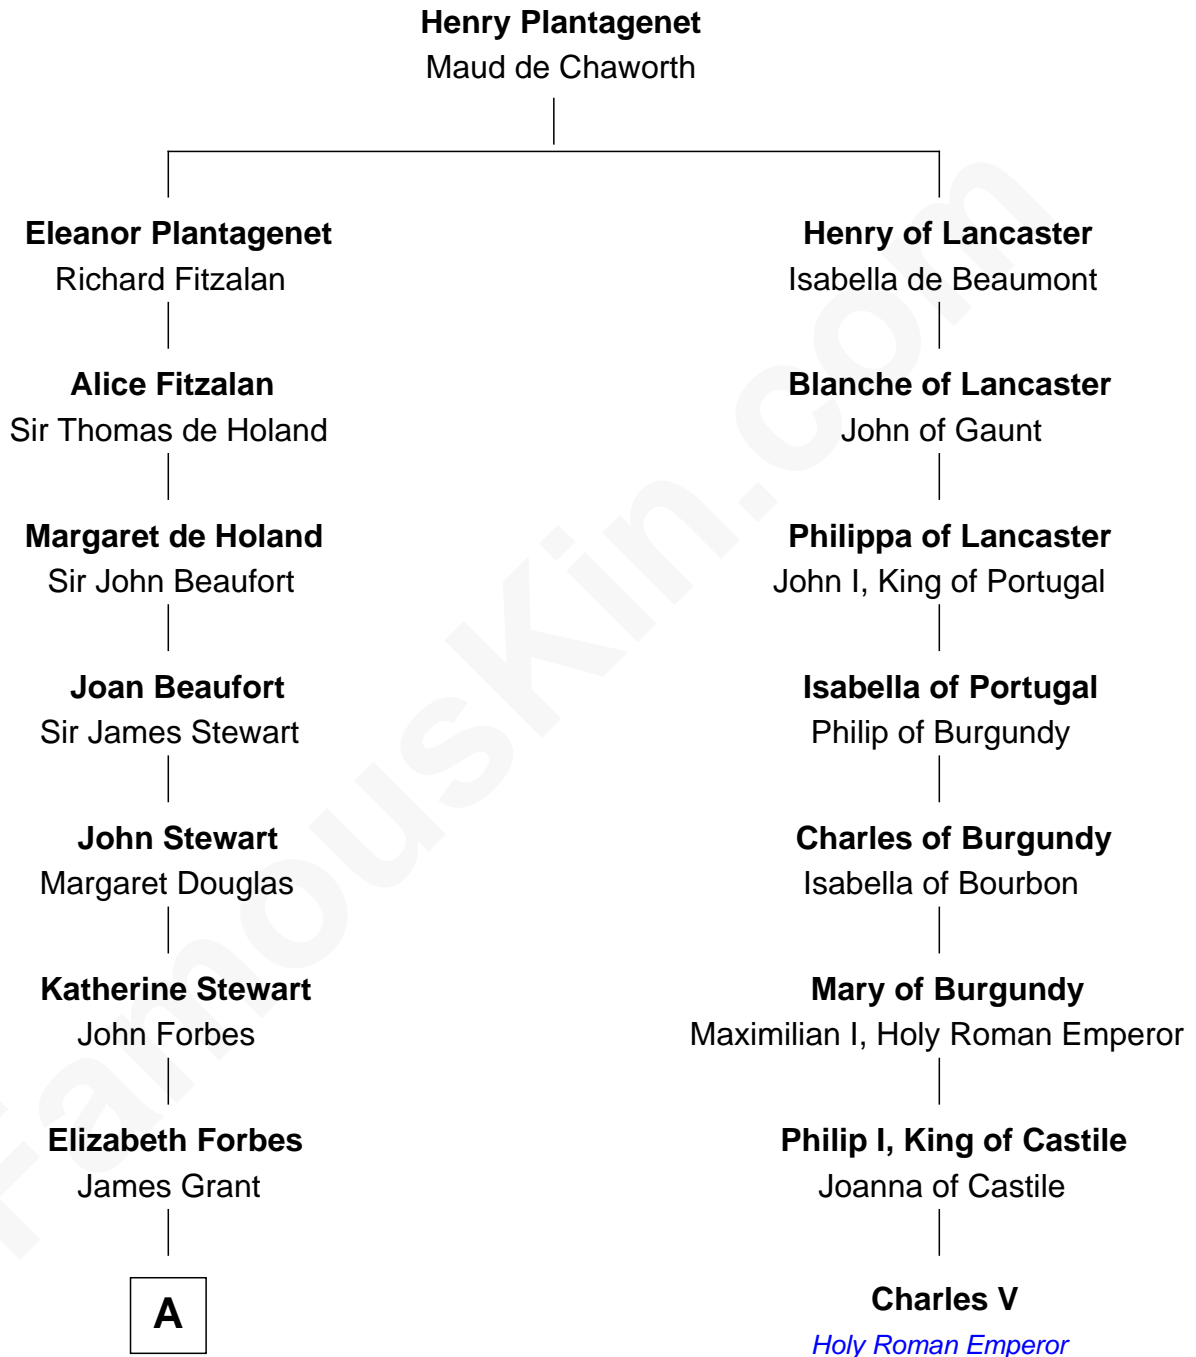

FamousKin.com

Relationship Chart of

Lytton Strachey

Author and Co-Founder of Bloomsbury Group

7th cousin 10 times removed of

Charles V

Holy Roman Emperor

A