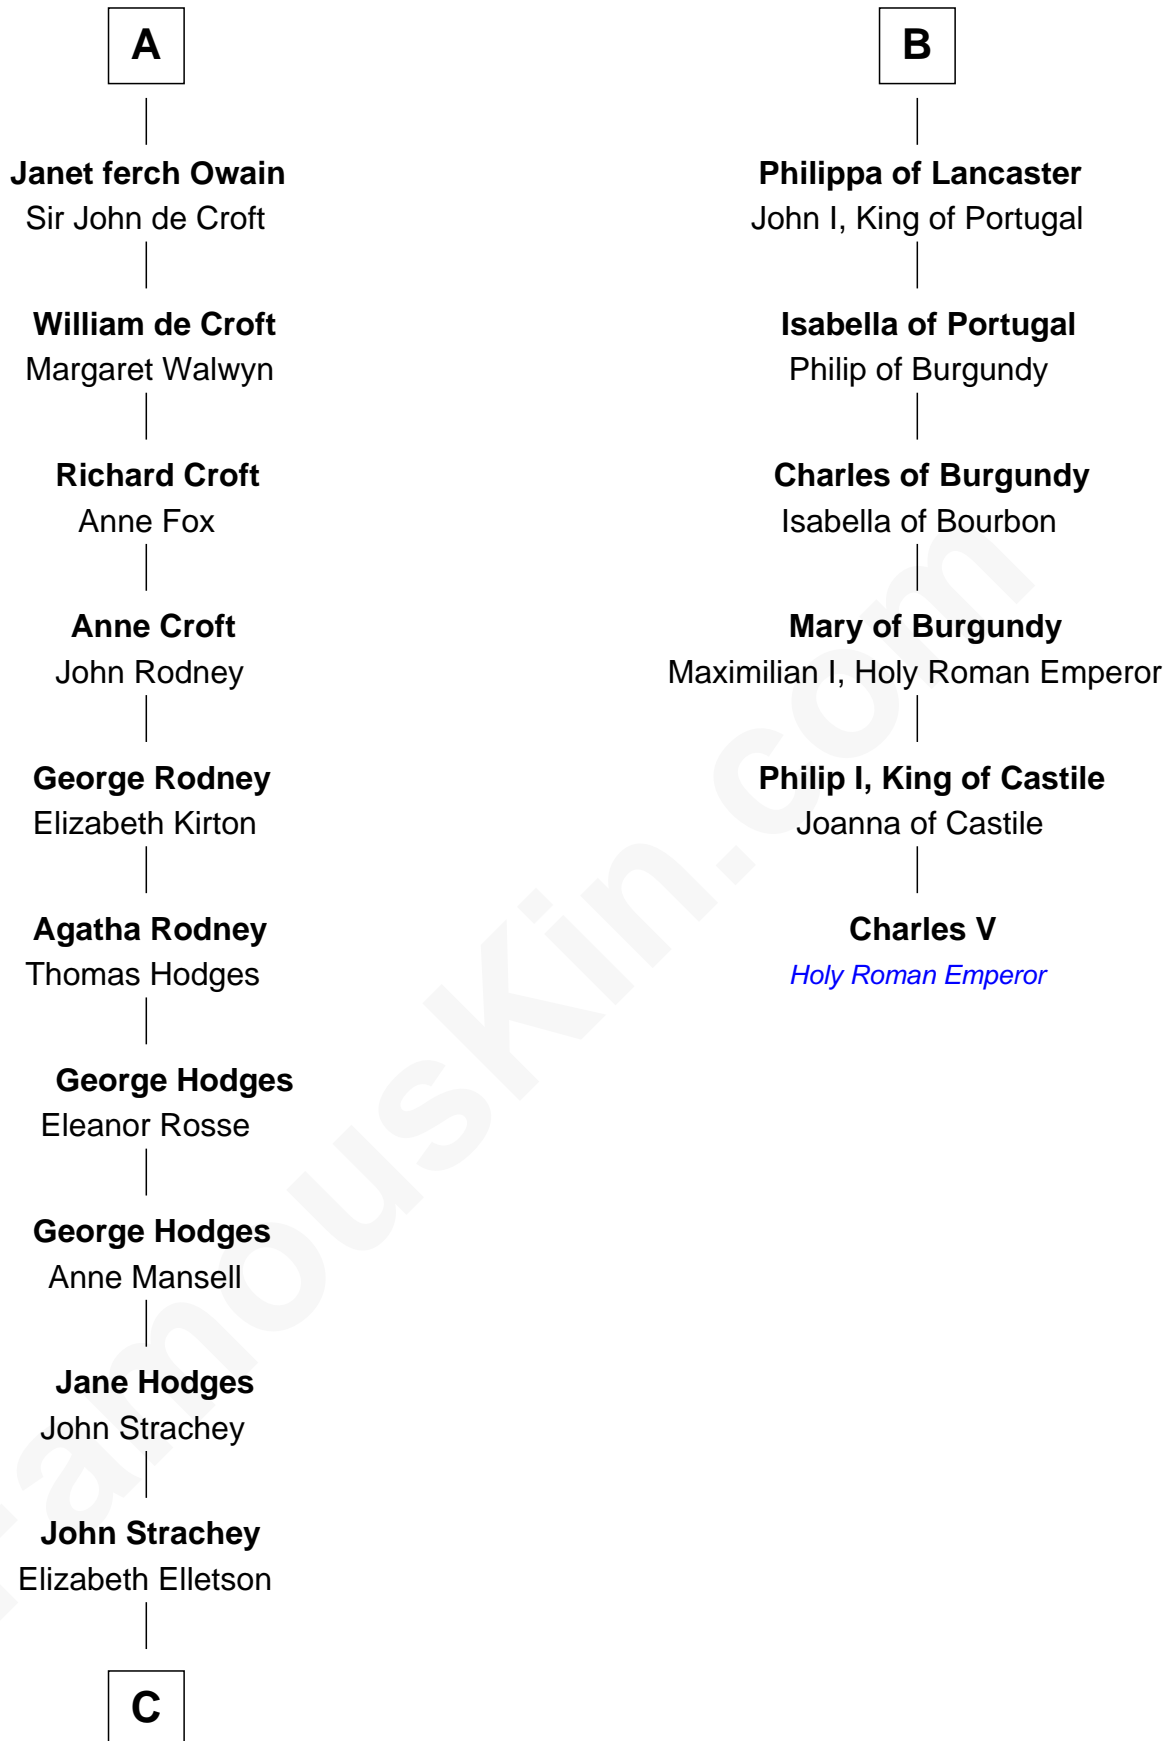

FamousKin.com

Relationship Chart of Lytton Strachey

Author and Co-Founder of Bloomsbury Group

12th cousin 9 times removed of

Charles V

Holy Roman Emperor

C

Henry Strachey

Helen Clerk

Sir Henry Strachey

Jane Kelsall

Edward Strachey

Julia Woodburn Kirkpatrick

Sir Richard Strachey

Jane Maria Grant

Lytton Strachey