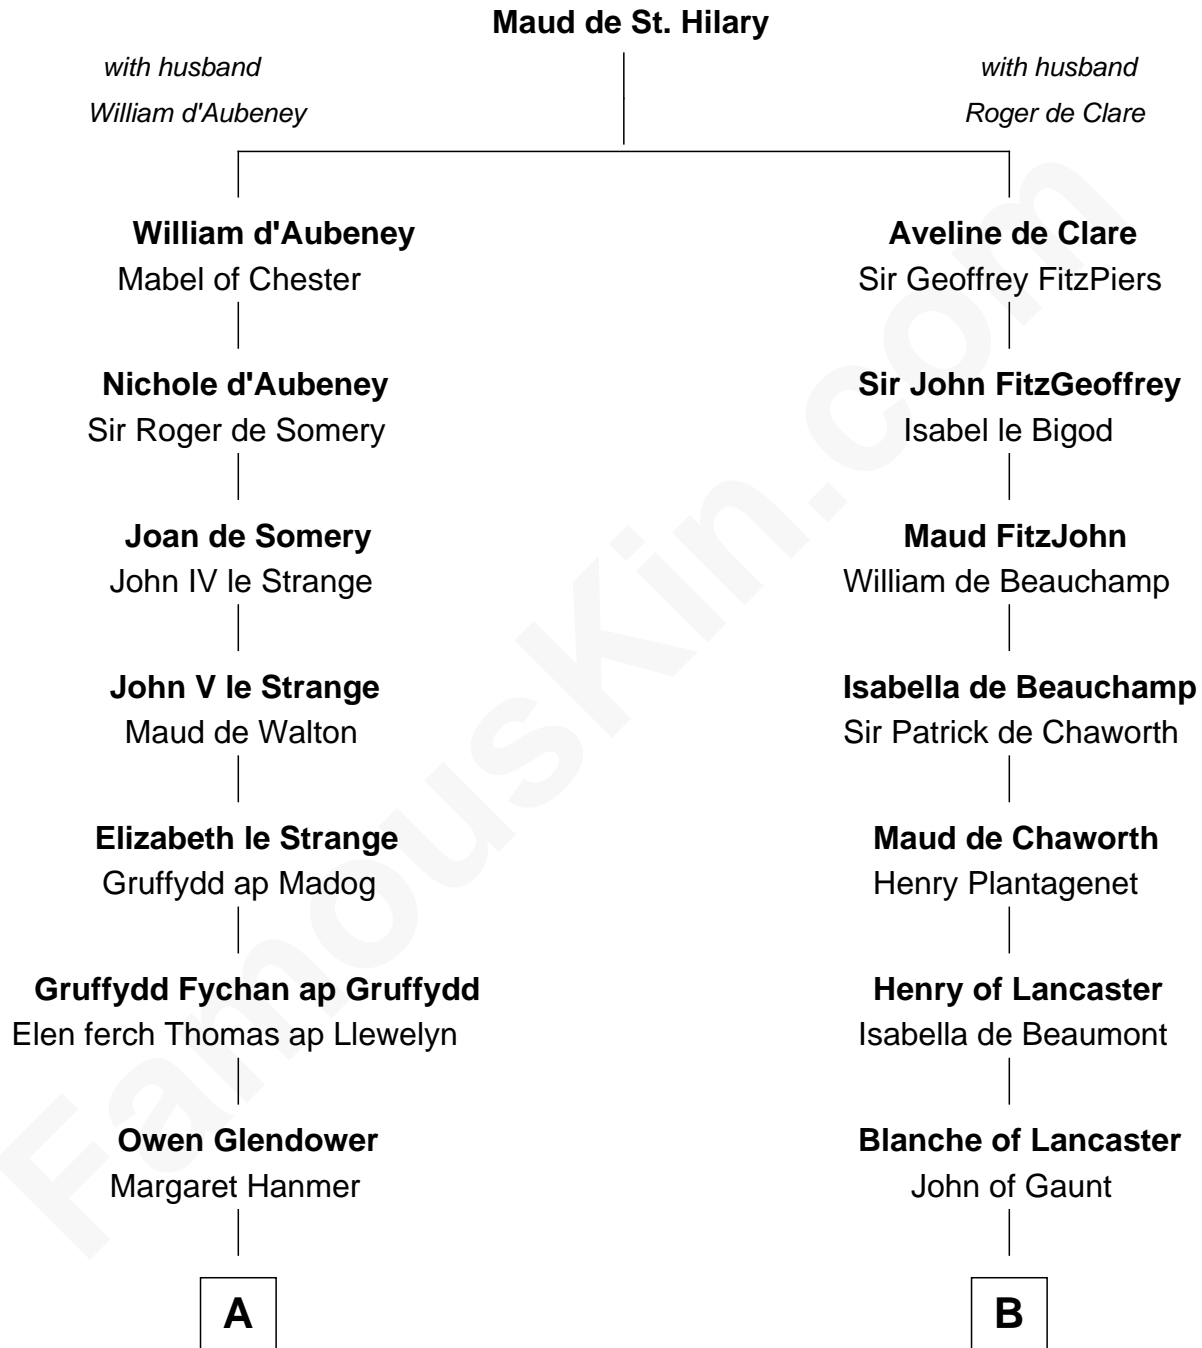

FamousKin.com

Relationship Chart of Lytton Strachey

Author and Co-Founder of Bloomsbury Group

12th cousin 9 times removed of

Charles V

Holy Roman Emperor

C

Henry Strachey

Helen Clerk

Sir Henry Strachey

Jane Kelsall

Edward Strachey

Julia Woodburn Kirkpatrick

Sir Richard Strachey

Jane Maria Grant

Lytton Strachey