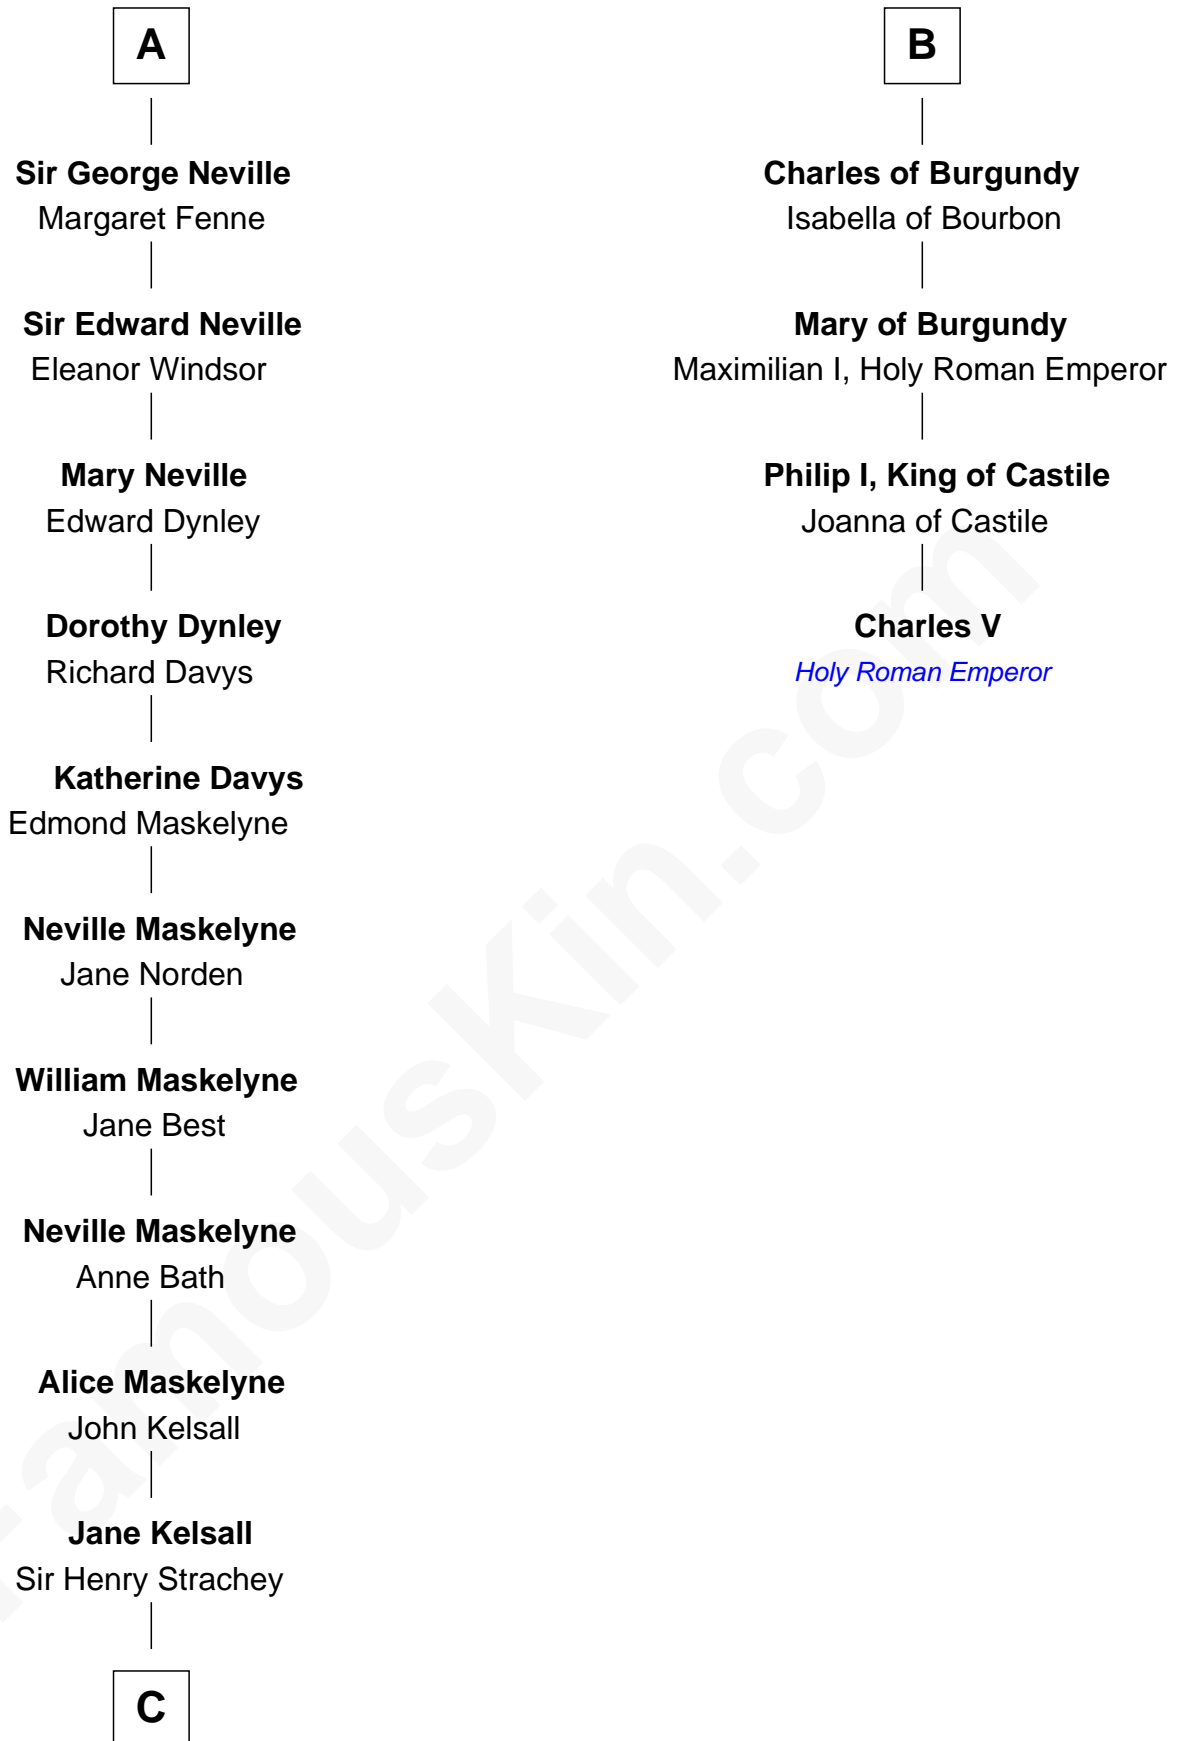

FamousKin.com

Relationship Chart of

Lytton Strachey

Author and Co-Founder of Bloomsbury Group

10th cousin 9 times removed of

Charles V

Holy Roman Emperor

Sir Roger de Quincy
Helen of Galloway

C

—
Edward Strachey
Julia Woodburn Kirkpatrick

—
Sir Richard Strachey
Jane Maria Grant

—
Lytton Strachey
British Author

FamousKin.com