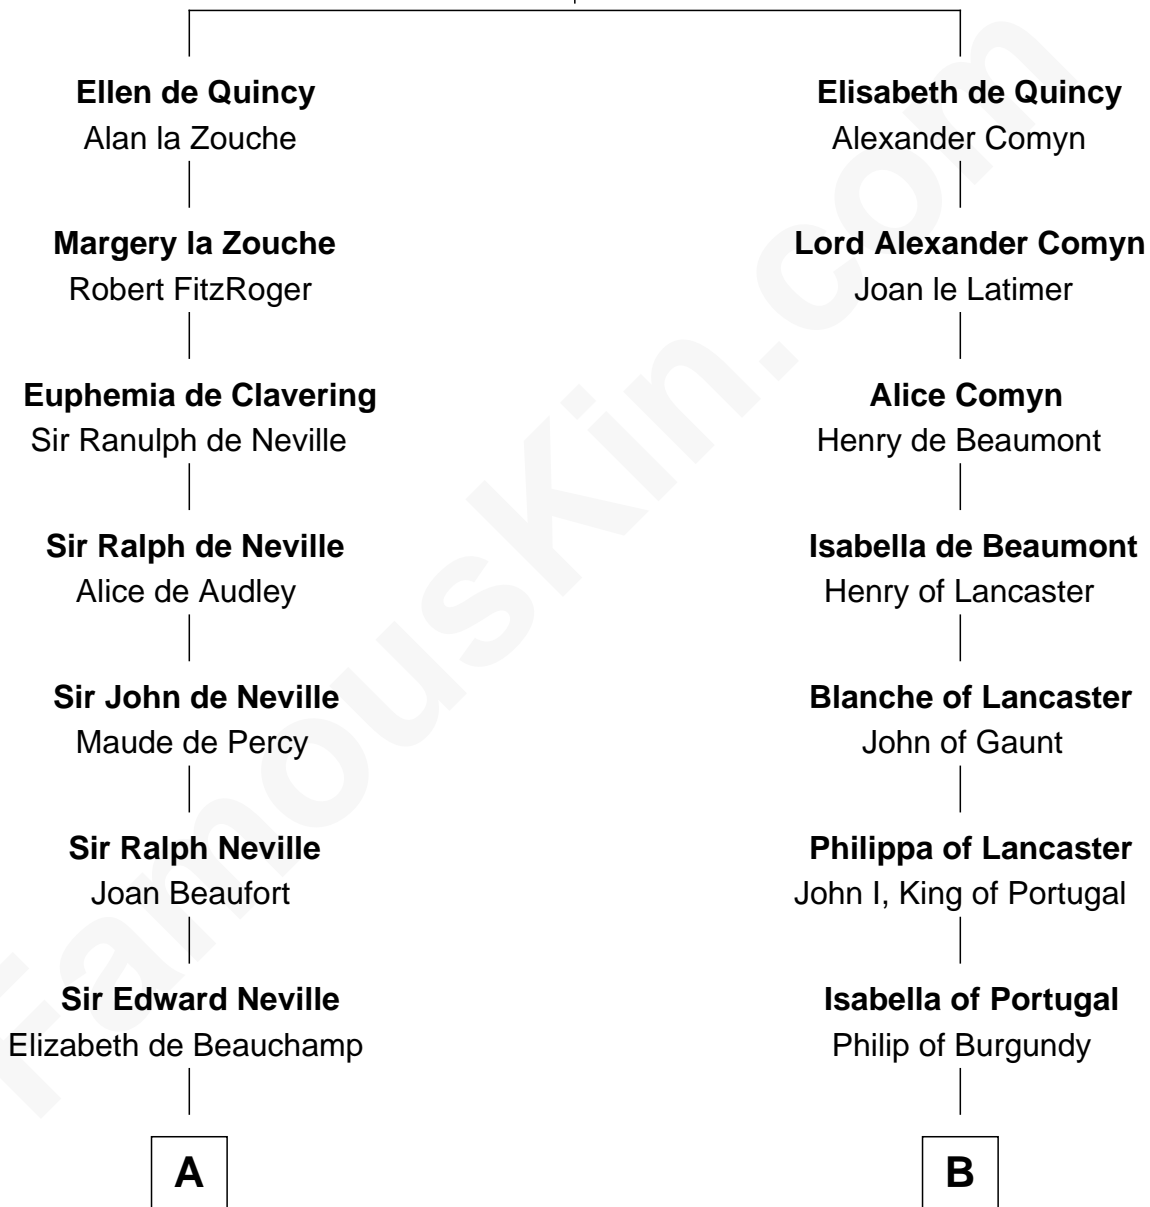

FamousKin.com

Relationship Chart of

Lytton Strachey

Author and Co-Founder of Bloomsbury Group

10th cousin 9 times removed of

Charles V

Holy Roman Emperor

Sir Roger de Quincy
Helen of Galloway

C

—
Edward Strachey
Julia Woodburn Kirkpatrick

—
Sir Richard Strachey
Jane Maria Grant

—
Lytton Strachey
British Author

FamousKin.com