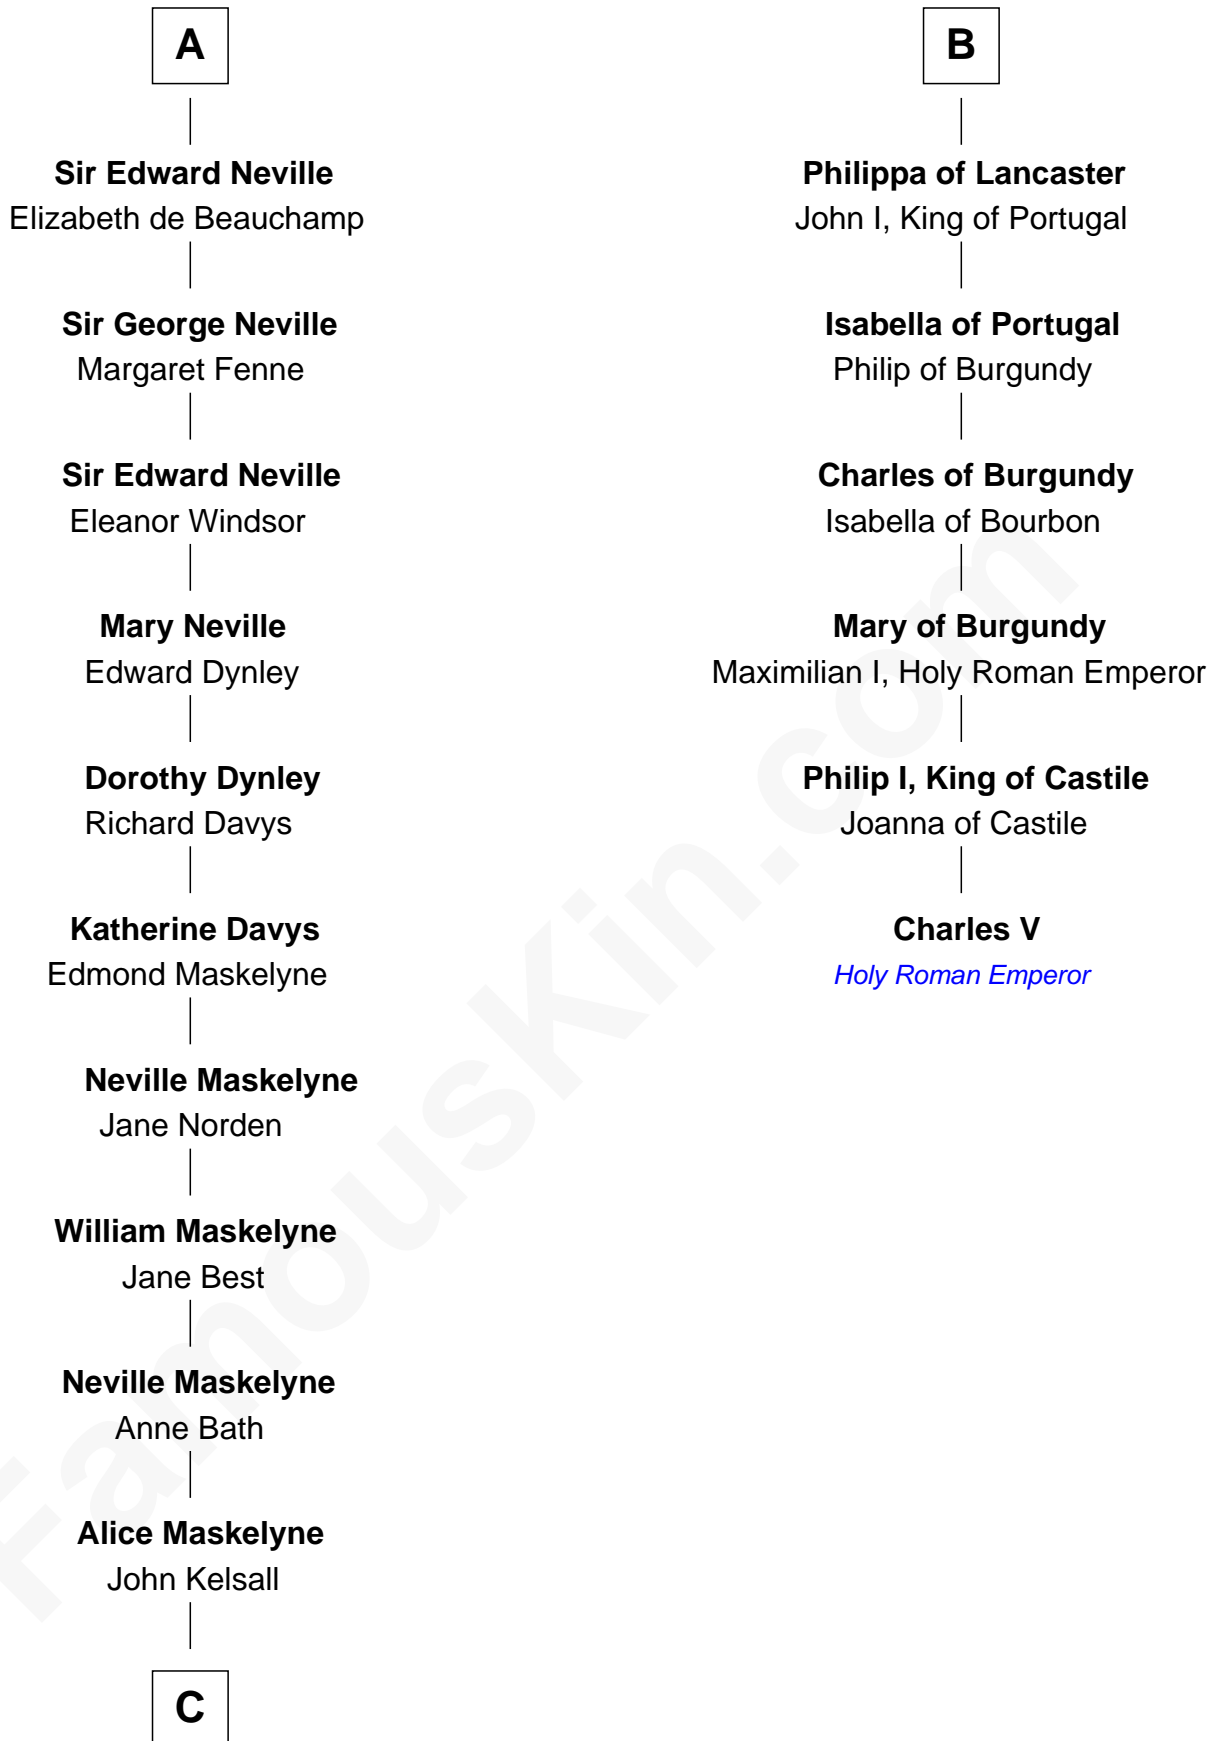

FamousKin.com

Relationship Chart of

Lytton Strachey

Author and Co-Founder of Bloomsbury Group

12th cousin 8 times removed of

Charles V

Holy Roman Emperor

Sir William Marshal

Isabel de Clare

C

—
Jane Kelsall

Sir Henry Strachey

—
Edward Strachey

Julia Woodburn Kirkpatrick

—
Sir Richard Strachey

Jane Maria Grant