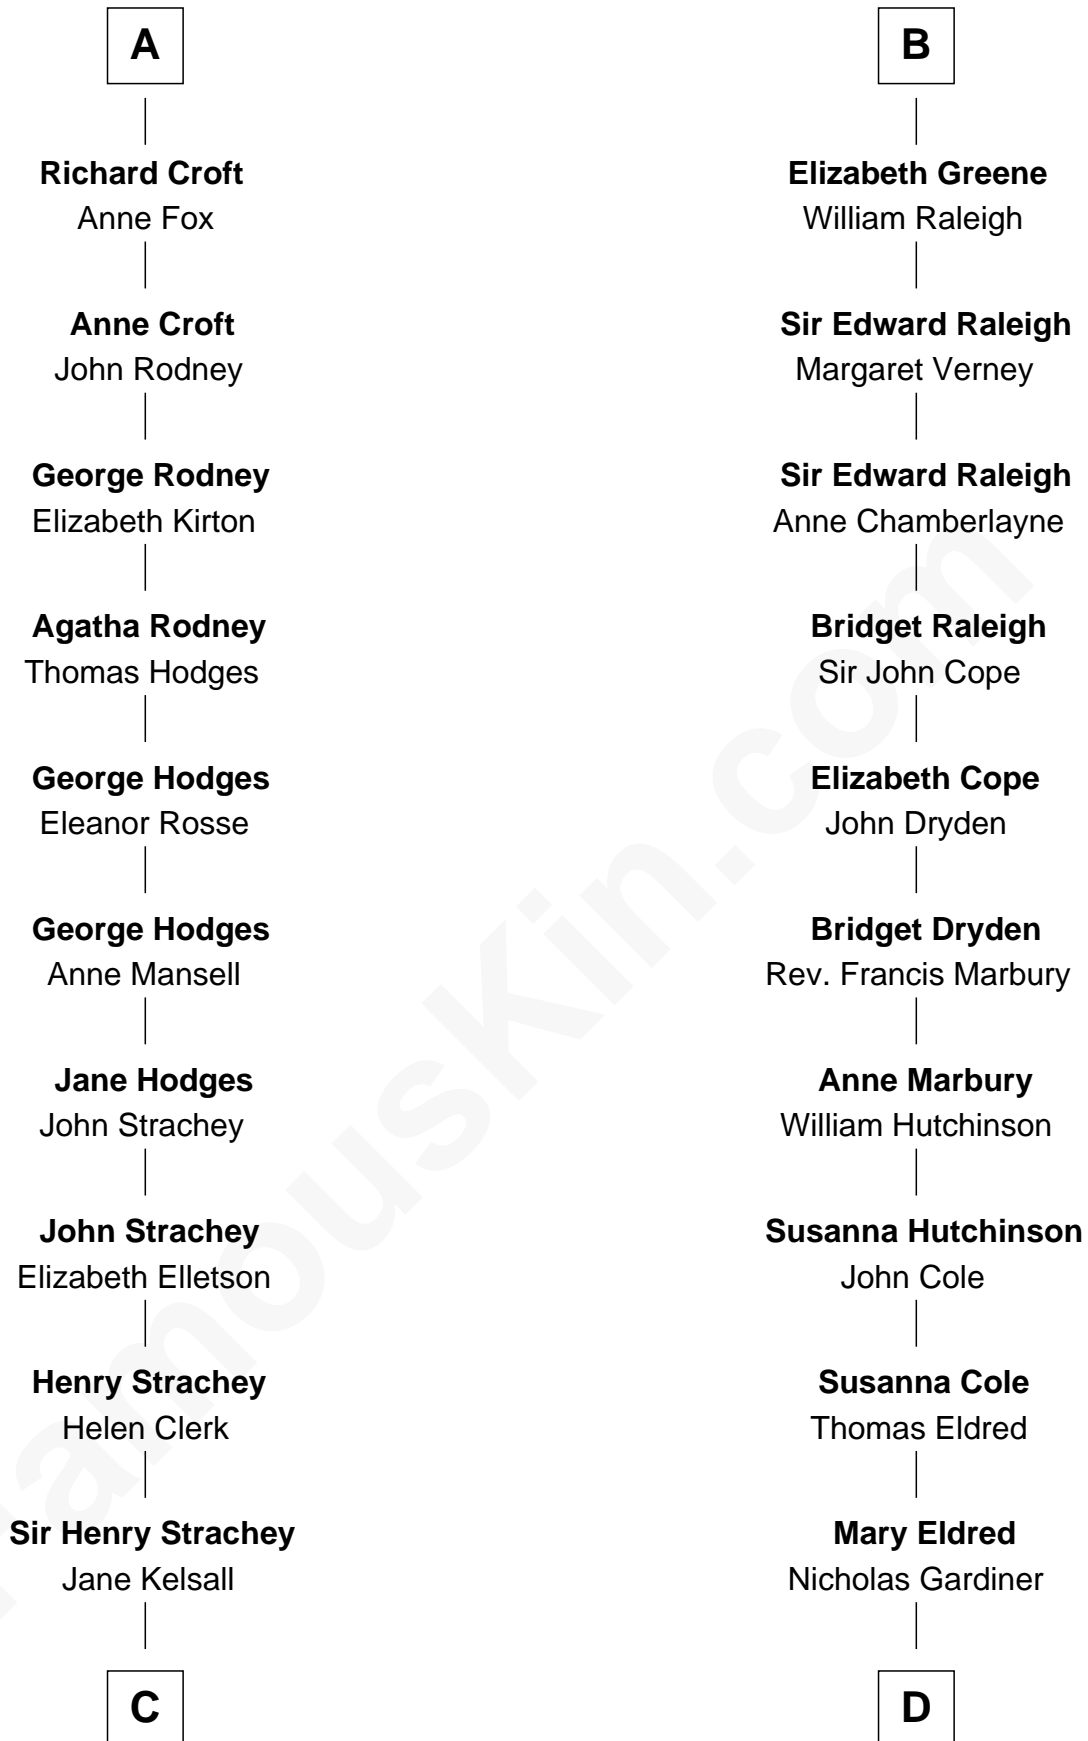

## Relationship Chart of

### Stephen A. Douglas

Participated in Lincoln-Douglas Debates

**Sir Roger de Somery**

Nichole d'Aubenev

**C**

**Edward Strachey**  
Julia Woodburn Kirkpatrick

**Sir Richard Strachey**  
Jane Maria Grant

**Lytton Strachey**  
*British Author*

**D**

**Nicholas Gardiner**  
Martha Havens

**Martha Gardiner**  
Stephen Arnold

**Martha Arnold**  
Benajah Douglass

**Dr. Stephen Arnold Douglass**  
Sarah Fiske

**Stephen A. Douglas**  
*The Lincoln-Douglas Debates*