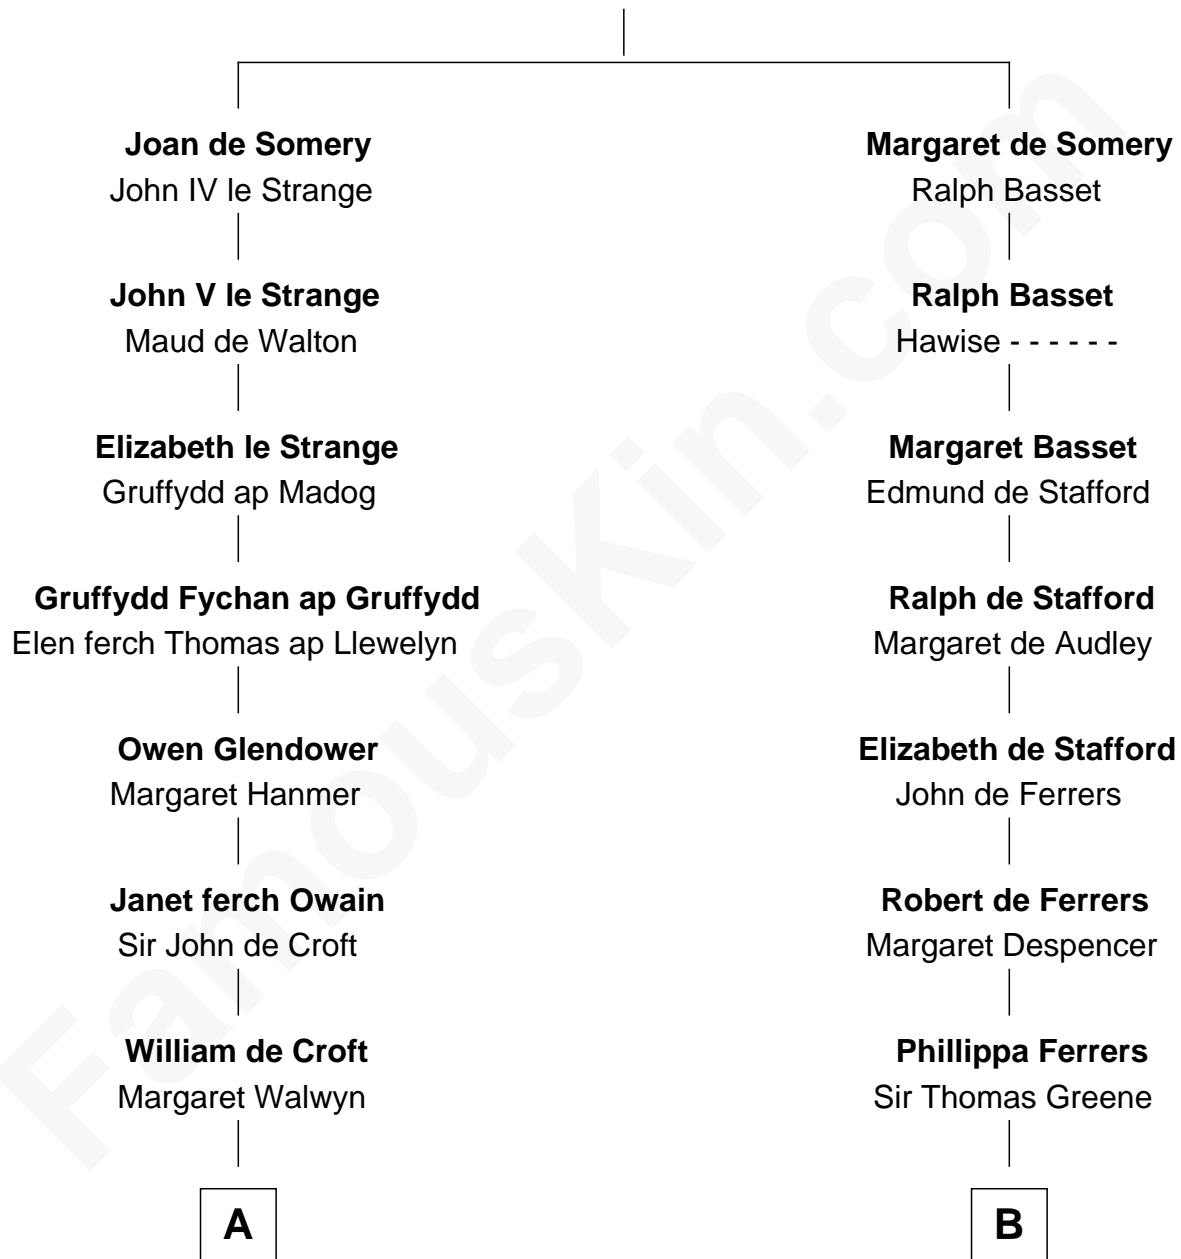

## Relationship Chart of

### Lytton Strachey

Author and Co-Founder of Bloomsbury Group

19th cousin 2 times removed of

### Stephen A. Douglas

Participated in Lincoln-Douglas Debates

**Sir Roger de Somery**

Nichole d'Aubenev

**C**

**Edward Strachey**  
Julia Woodburn Kirkpatrick

**Sir Richard Strachey**  
Jane Maria Grant

**Lytton Strachey**  
*British Author*

**D**

**Nicholas Gardiner**  
Martha Havens

**Martha Gardiner**  
Stephen Arnold

**Martha Arnold**  
Benajah Douglass

**Dr. Stephen Arnold Douglass**  
Sarah Fiske

**Stephen A. Douglas**  
*The Lincoln-Douglas Debates*