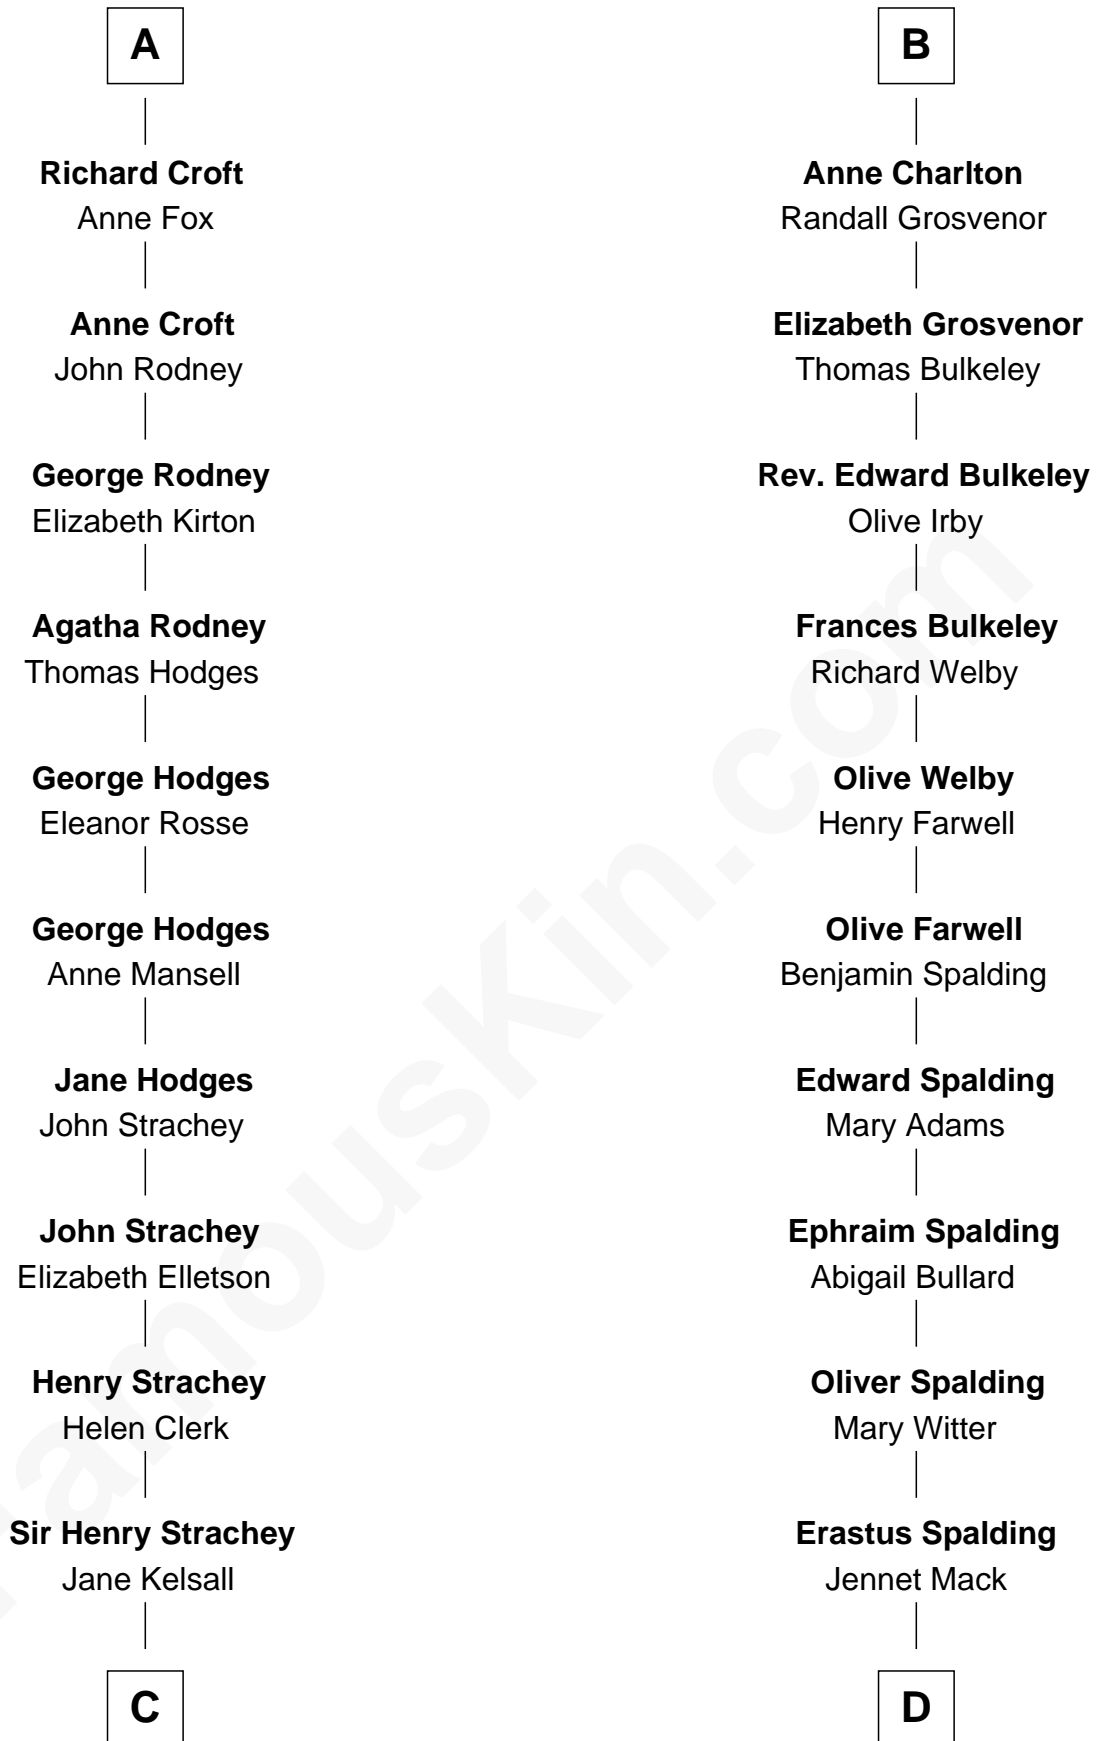

FamousKin.com

Relationship Chart of

Lytton Strachey

Author and Co-Founder of Bloomsbury Group

19th cousin 1 time removed of

Katharine Hepburn
Movie Actress

Sir Roger de Somery
Nichole d'Aubenev

C

Edward Strachey
Julia Woodburn Kirkpatrick

Sir Richard Strachey
Jane Maria Grant

Lytton Strachey
British Author

D

Martha Ann Spalding
Leman Benton Garlinghouse

Caroline Garlinghouse
Alfred Augustus Houghton