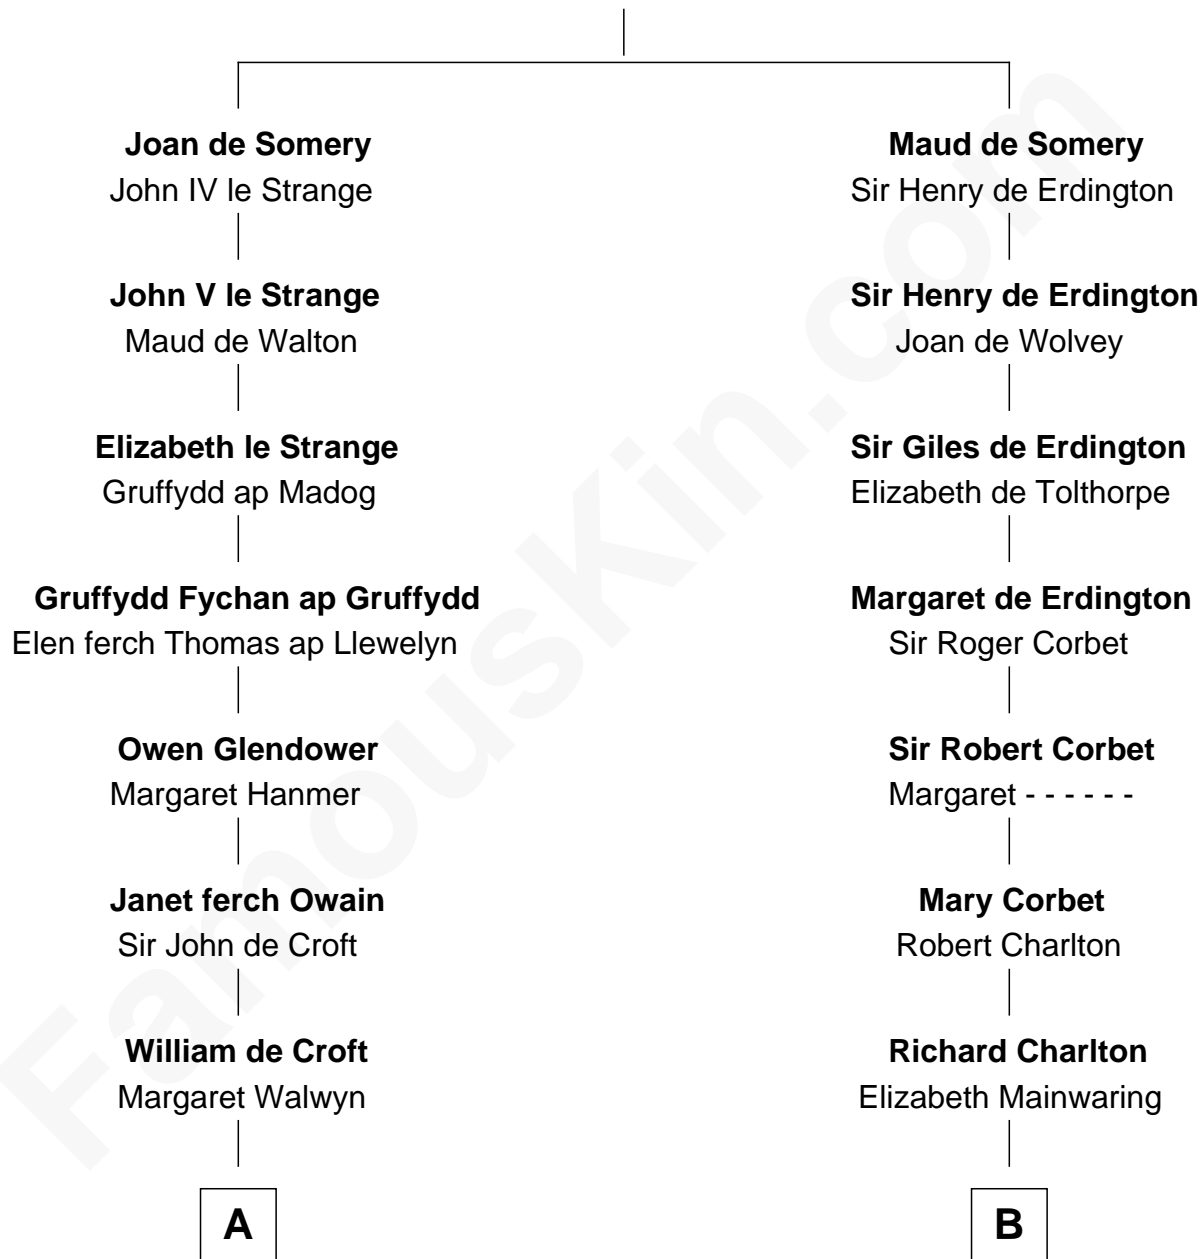

FamousKin.com

Relationship Chart of

Lytton Strachey

Author and Co-Founder of Bloomsbury Group

19th cousin 1 time removed of

Katharine Hepburn
Movie Actress

Sir Roger de Somery
Nichole d'Aubenev

C

Edward Strachey
Julia Woodburn Kirkpatrick

Sir Richard Strachey
Jane Maria Grant

Lytton Strachey
British Author

D

Martha Ann Spalding
Leman Benton Garlinghouse

Caroline Garlinghouse
Alfred Augustus Houghton