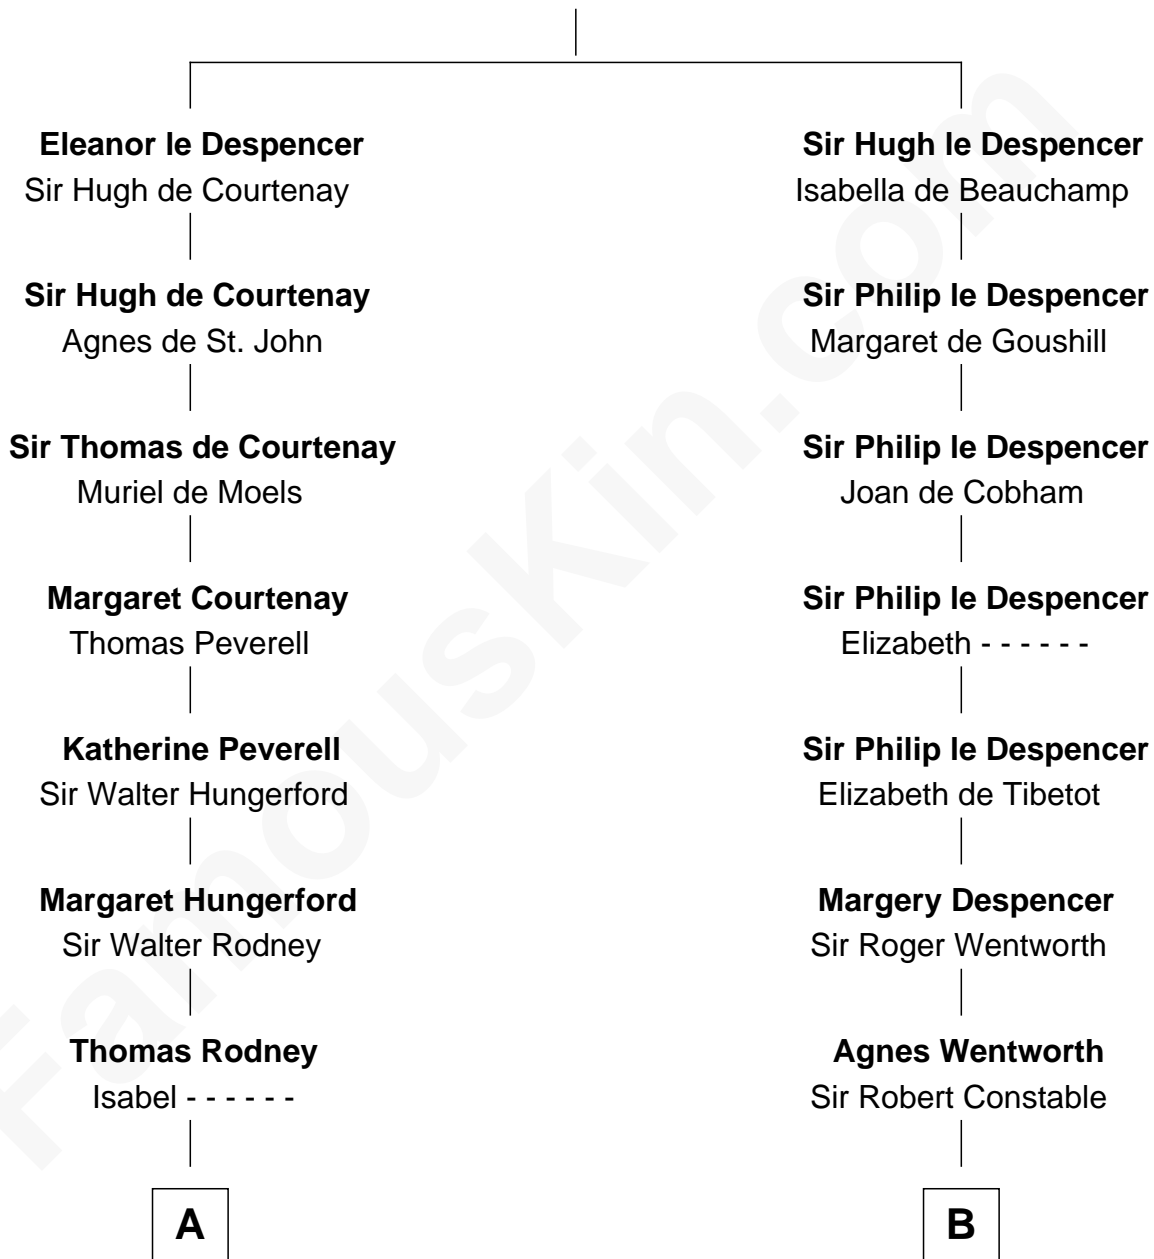

## Relationship Chart of

### Lytton Strachey

Author and Co-Founder of Bloomsbury Group

18th cousin 3 times removed of

**Katharine Hepburn**  
Movie Actress

**Sir Hugh le Despencer**  
Aveline Basset

**C**

**Sir Richard Strachey**

Jane Maria Grant

**Lytton Strachey**

*British Author*

**D**

**Erastus Spalding**

Jennet Mack

**Martha Ann Spalding**

Leman Benton Garlinghouse

**Caroline Garlinghouse**

Alfred Augustus Houghton

**Katharine Martha Houghton**

Thomas Norval Hepburn

**Katharine Hepburn**

*Movie Actress*