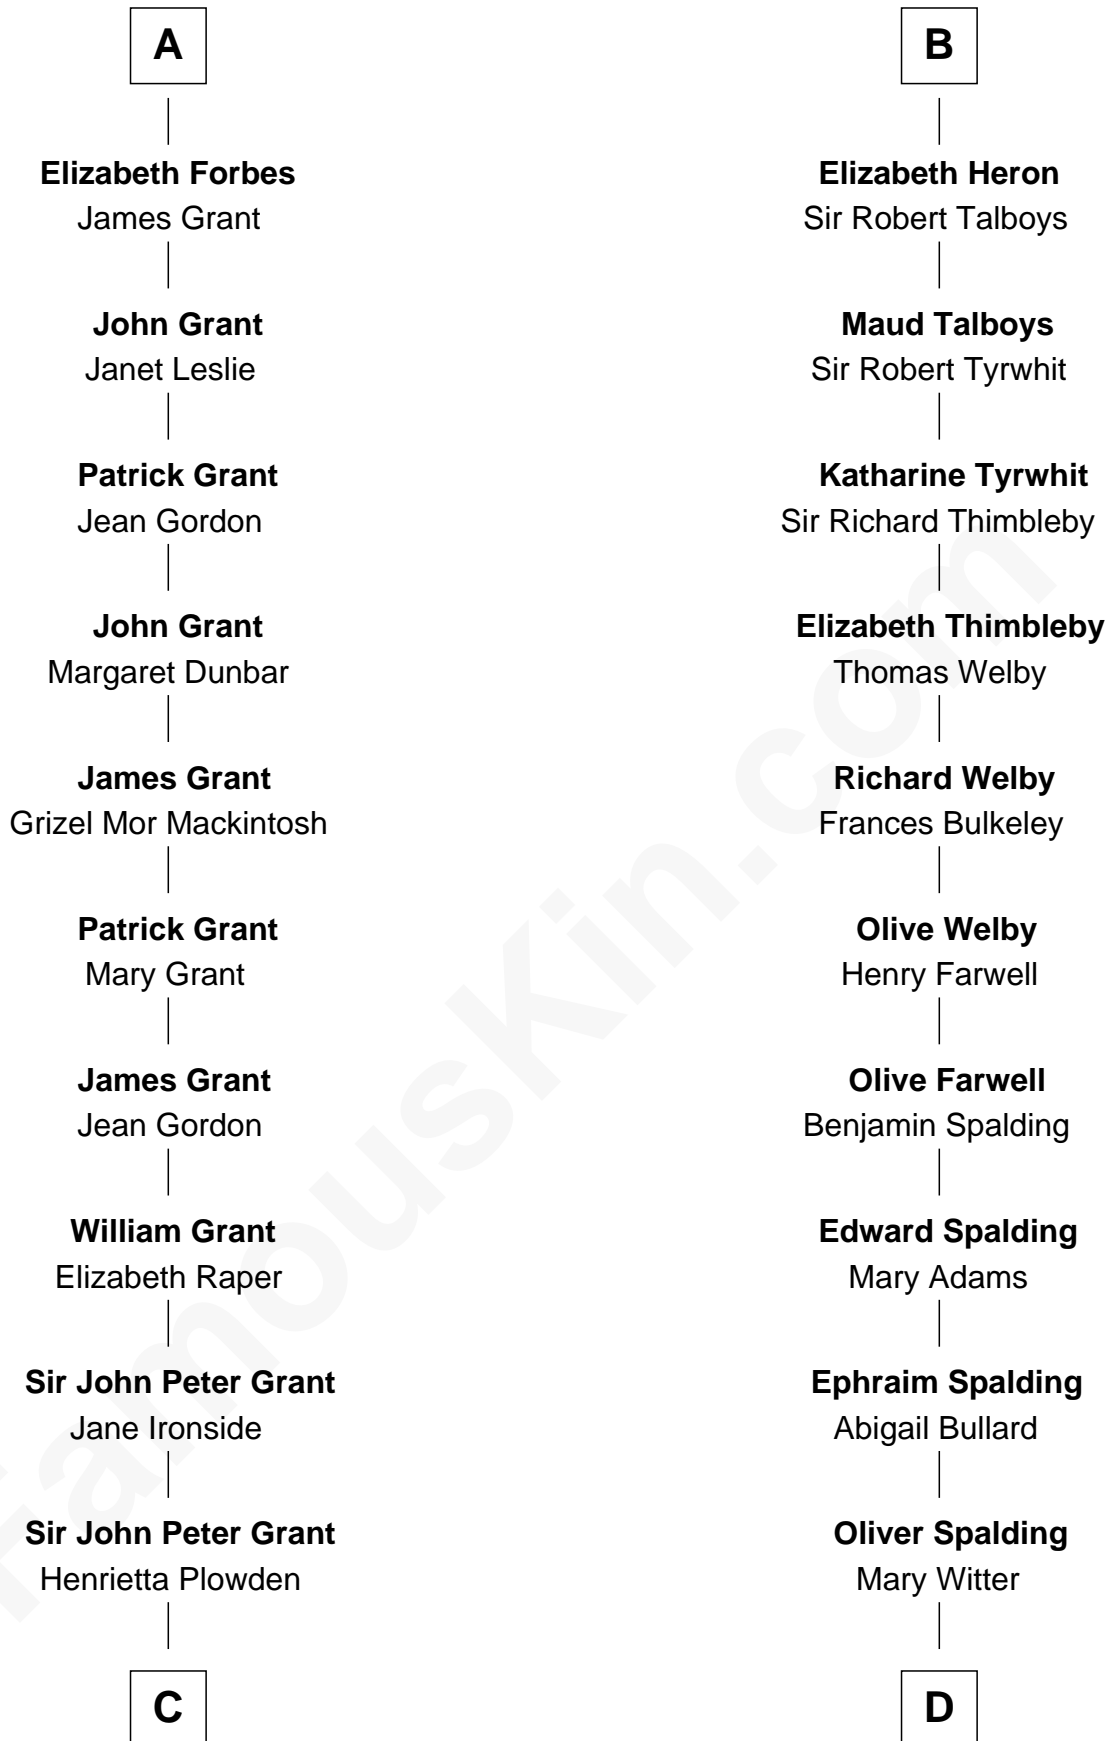

FamousKin.com

Relationship Chart of

Lytton Strachey

Author and Co-Founder of Bloomsbury Group

18th cousin 3 times removed of

Katharine Hepburn
Movie Actress

C

Jane Maria Grant
Sir Richard Strachey

Lytton Strachey
British Author

D

Erastus Spalding
Jennet Mack

Martha Ann Spalding
Leman Benton Garlinghouse

Caroline Garlinghouse
Alfred Augustus Houghton

Katharine Martha Houghton
Thomas Norval Hepburn

Katharine Hepburn
Movie Actress