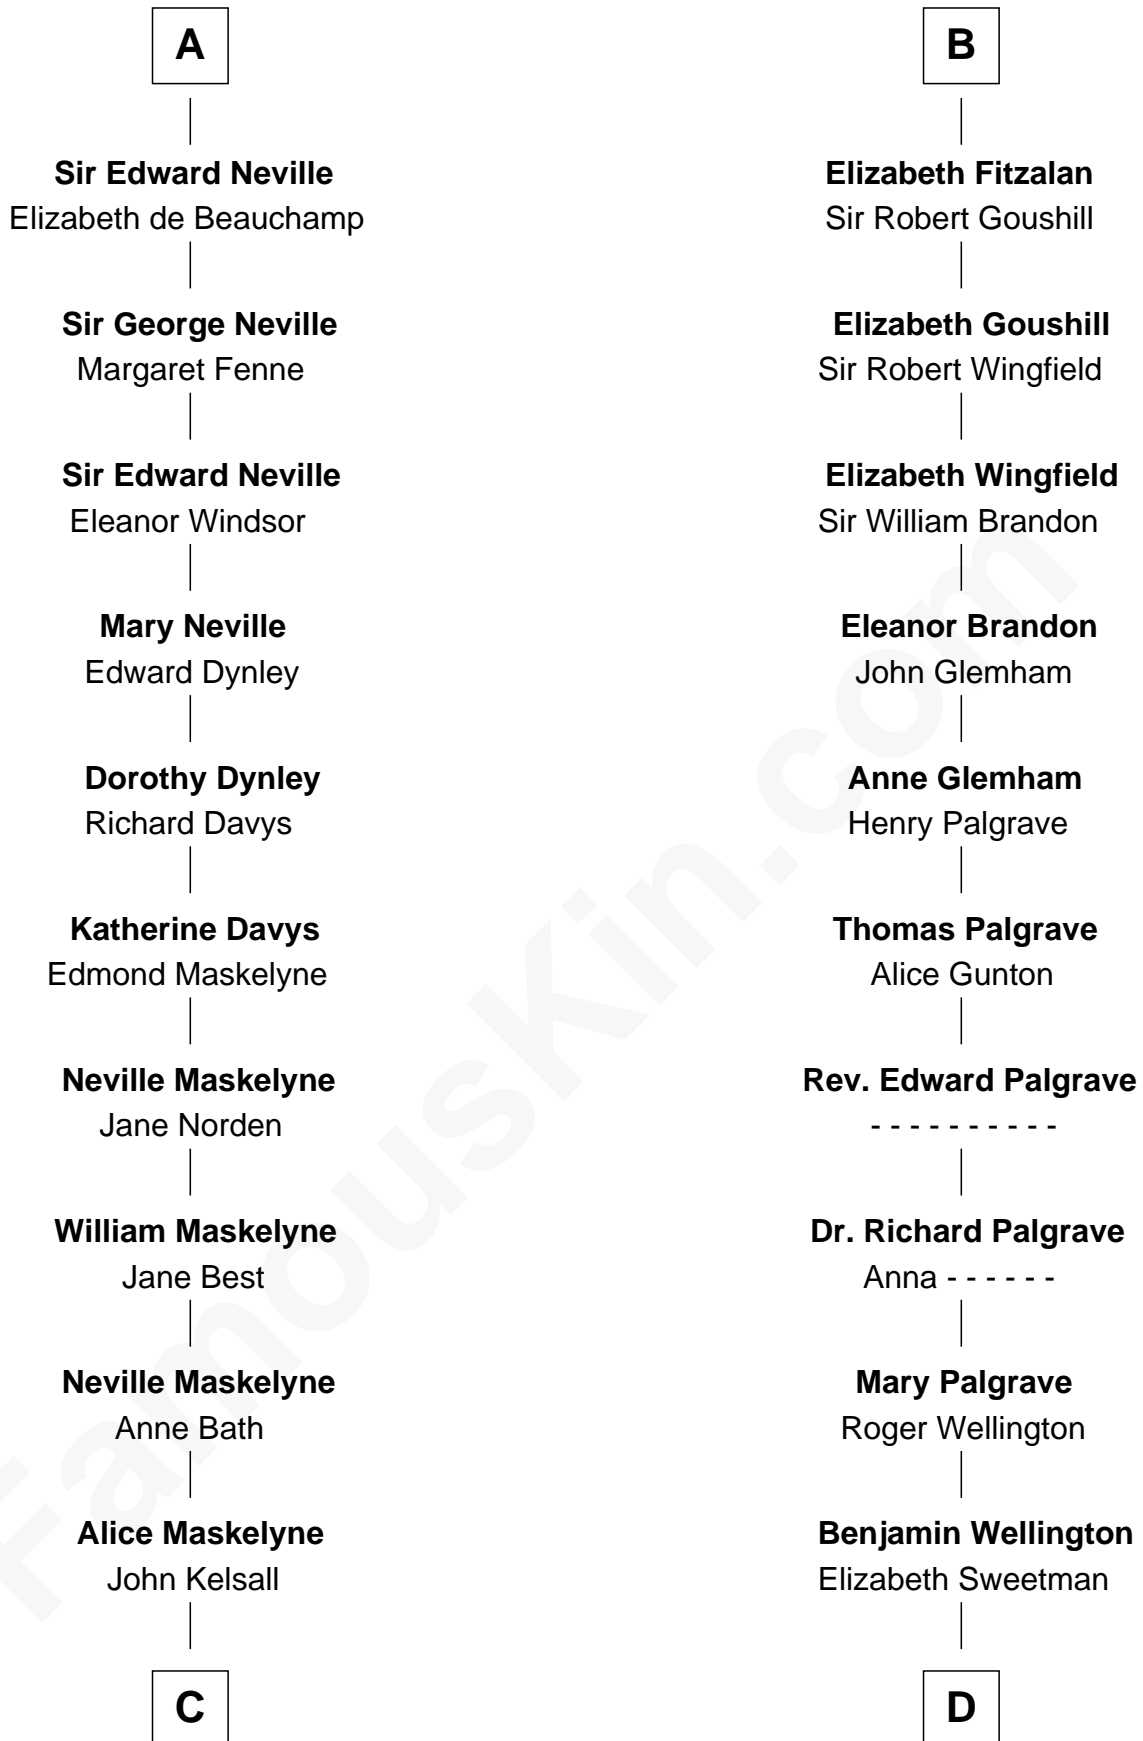

FamousKin.com

Relationship Chart of Lytton Strachey

Author and Co-Founder of Bloomsbury Group

18th cousin 2 times removed of

Roger Sherman

Signer of the Declaration of Independence

C

Jane Kelsall
Sir Henry Strachey

Edward Strachey
Julia Woodburn Kirkpatrick

Sir Richard Strachey
Jane Maria Grant

Lytton Strachey
British Author

D

Mehetable Wellington
William Sherman

Roger Sherman
Signer of Declaration of Independence

FamousKin.com