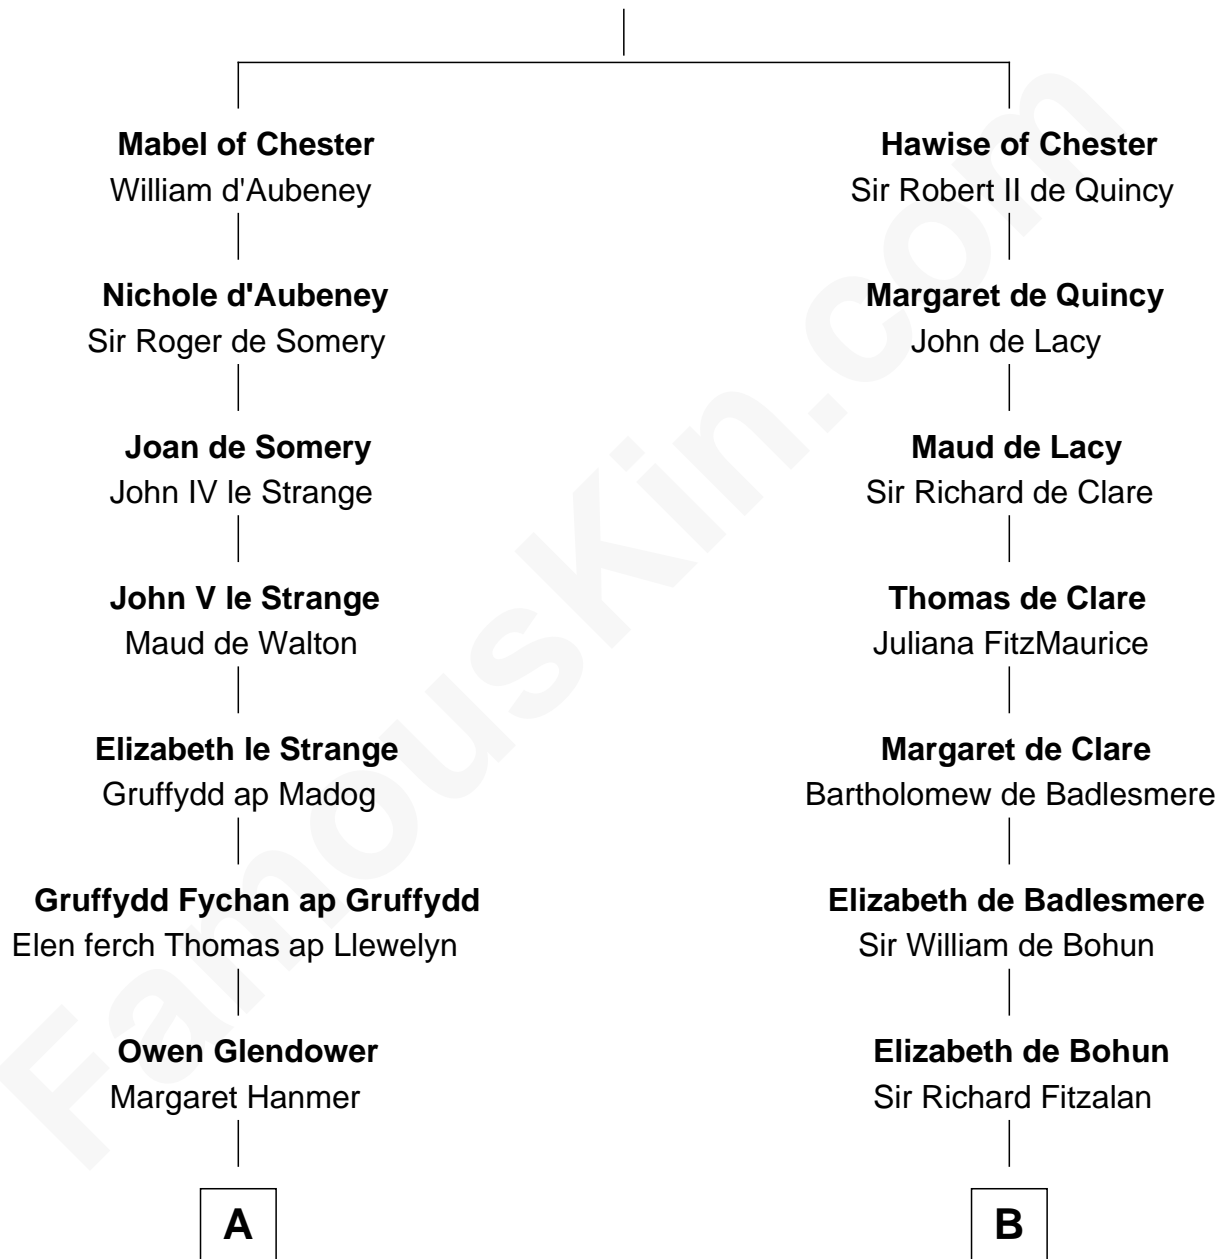

## Relationship Chart of Lytton Strachey

*Author and Co-Founder of Bloomsbury Group*

18th cousin 3 times removed of

**Roger Sherman**

*Signer of the Declaration of Independence*

**Bertrade de Montfort**

Hugh de Kevelioc

**C**

**Henry Strachey**

Helen Clerk

**Sir Henry Strachey**

Jane Kelsall

**Edward Strachey**

Julia Woodburn Kirkpatrick

**Sir Richard Strachey**

Jane Maria Grant

**Lytton Strachey**

*British Author*

**D**

**Mehetable Wellington**

William Sherman

**Roger Sherman**

*Signer of Declaration of Independence*