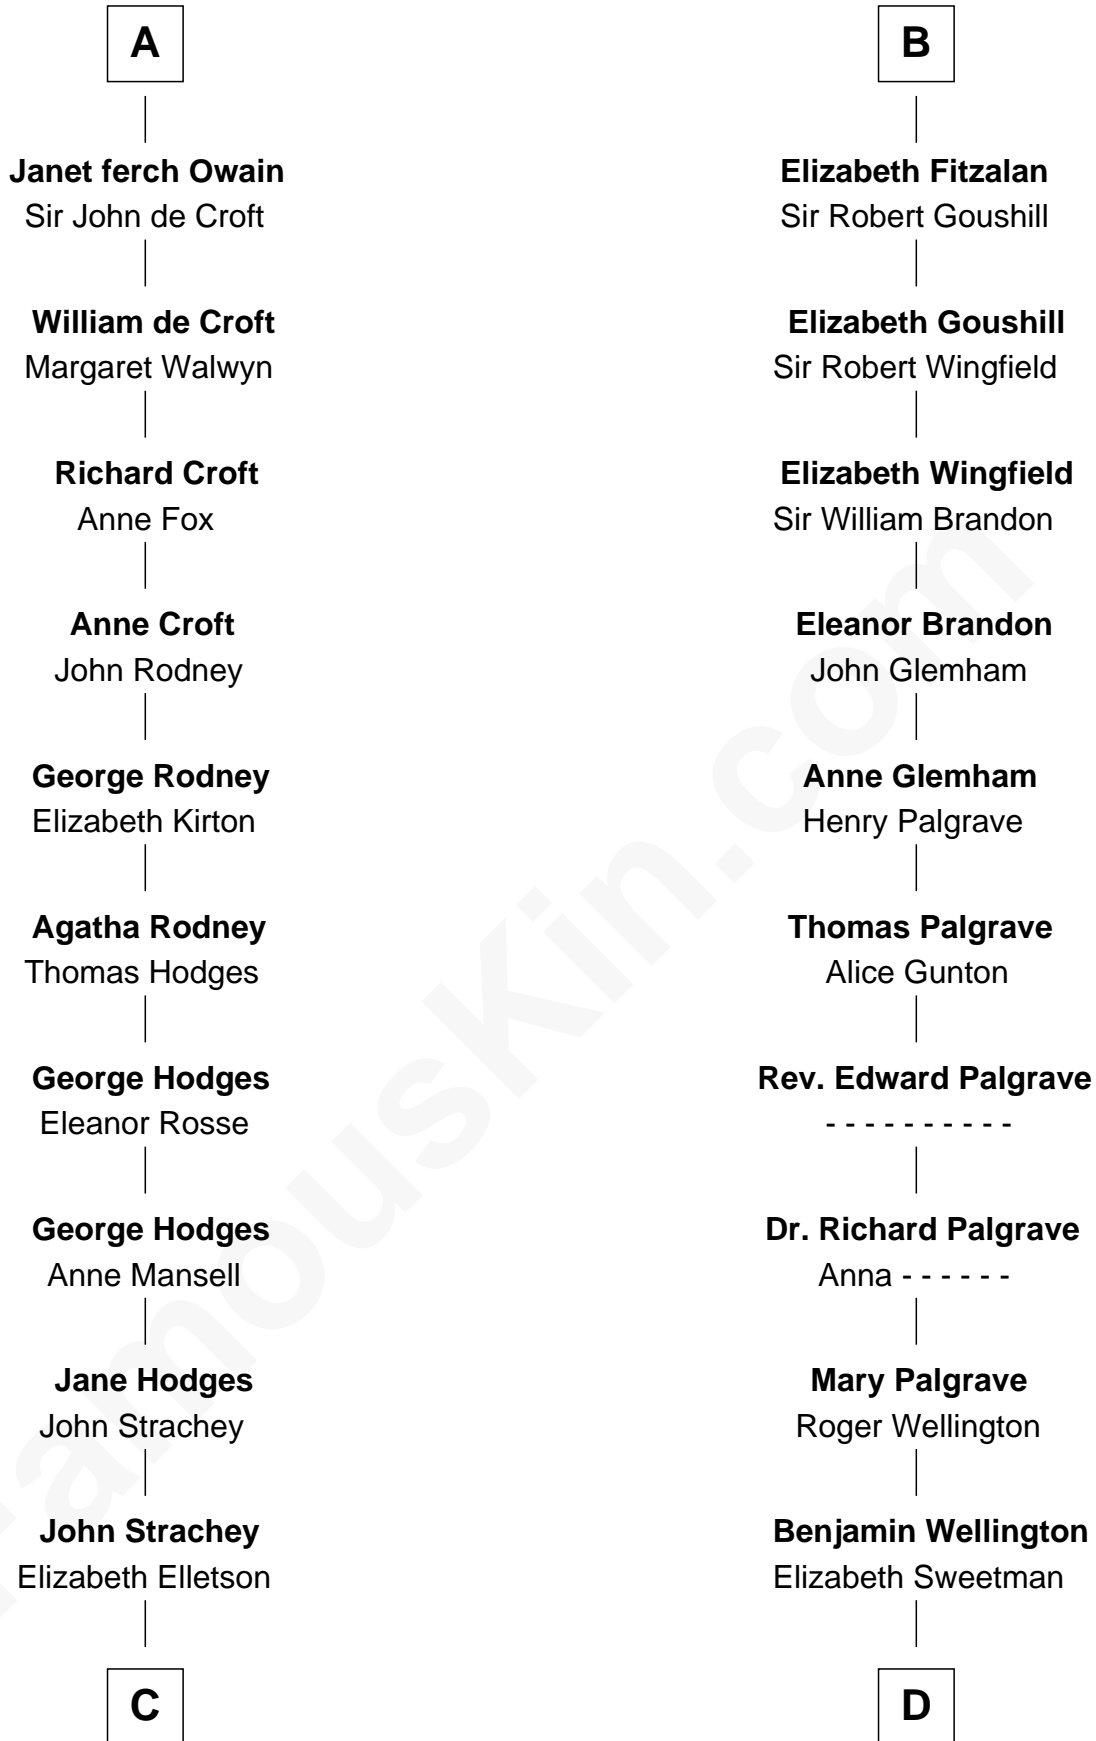

## Relationship Chart of Lytton Strachey

*Author and Co-Founder of Bloomsbury Group*

18th cousin 3 times removed of

**Roger Sherman**

*Signer of the Declaration of Independence*

**Bertrade de Montfort**

Hugh de Kevelioc

**C**

**Henry Strachey**

Helen Clerk

**Sir Henry Strachey**

Jane Kelsall

**Edward Strachey**

Julia Woodburn Kirkpatrick

**Sir Richard Strachey**

Jane Maria Grant

**Lytton Strachey**

*British Author*

**D**

**Mehetable Wellington**

William Sherman

**Roger Sherman**

*Signer of Declaration of Independence*