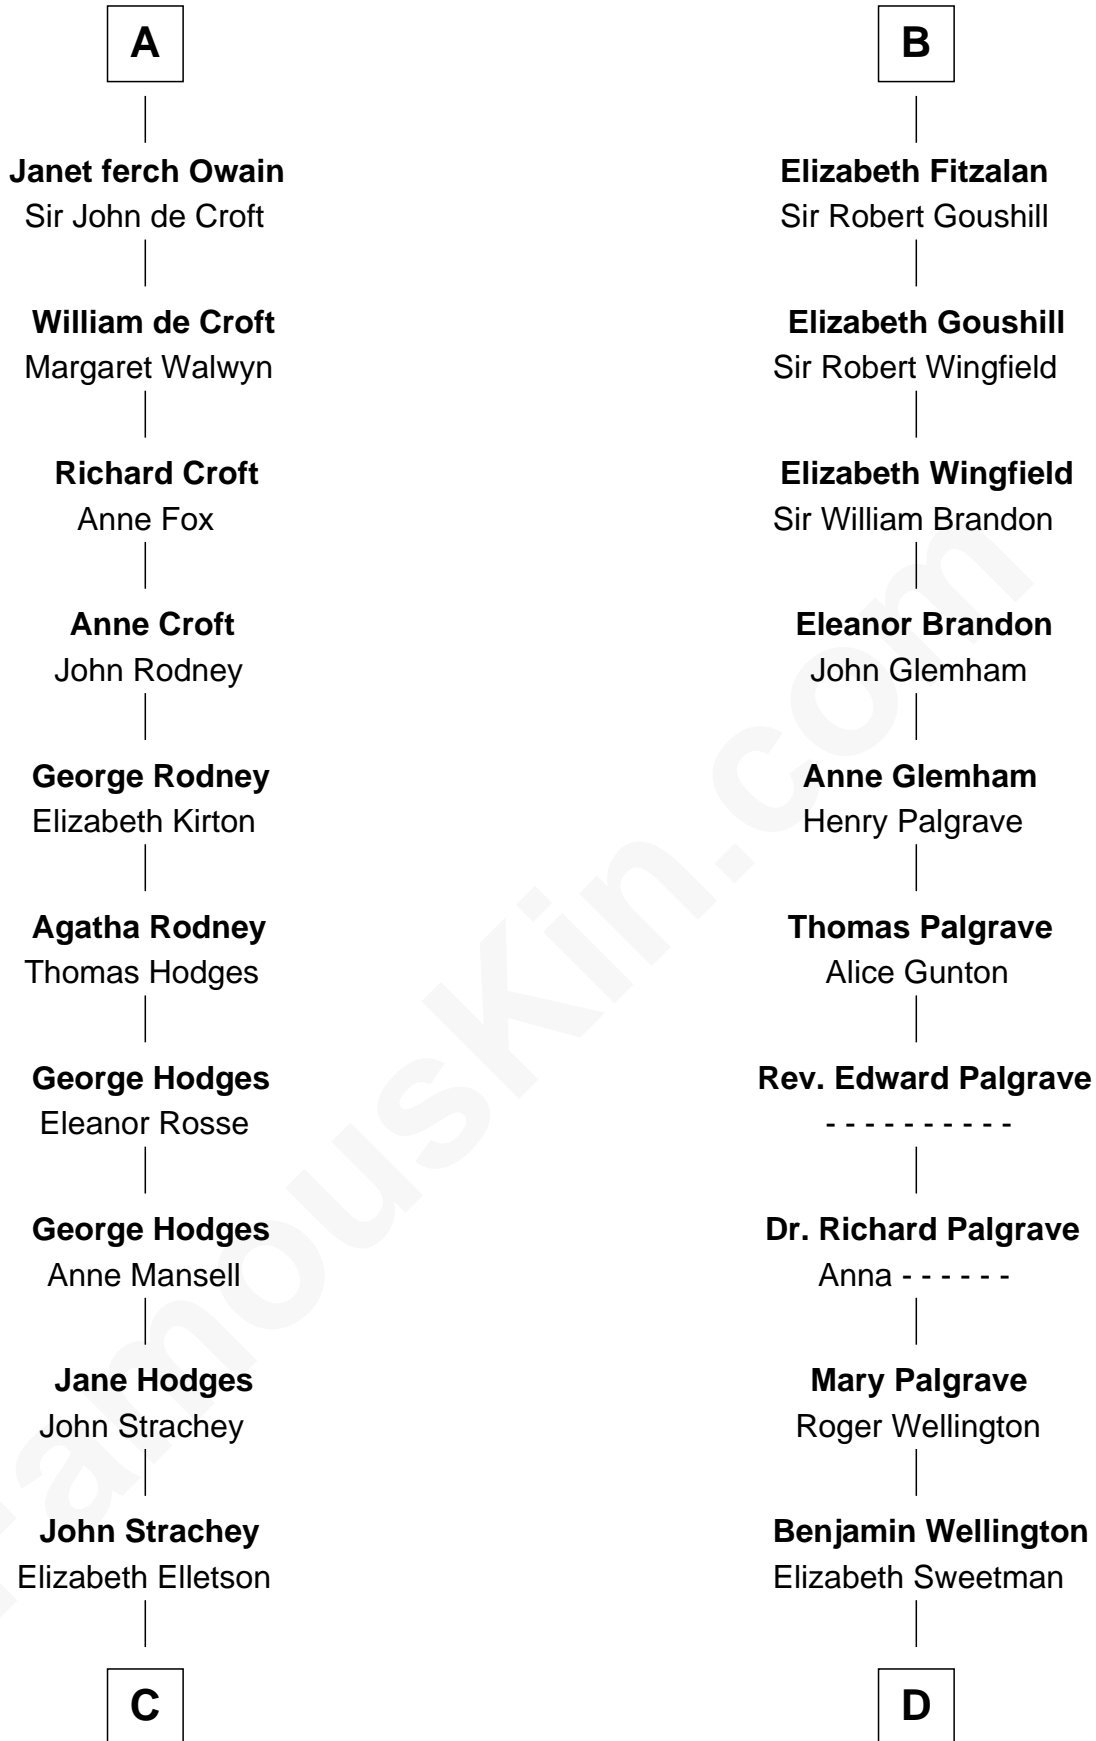

## Relationship Chart of Lytton Strachey

Author and Co-Founder of Bloomsbury Group

18th cousin 3 times removed of

**Roger Sherman**

Signer of the Declaration of Independence

**C**

**Henry Strachey**

Helen Clerk

**Sir Henry Strachey**

Jane Kelsall

**Edward Strachey**

Julia Woodburn Kirkpatrick

**Sir Richard Strachey**

Jane Maria Grant

**Lytton Strachey**

*British Author*

**D**

**Mehetable Wellington**

William Sherman

**Roger Sherman**

*Signer of Declaration of Independence*

FamousKin.com