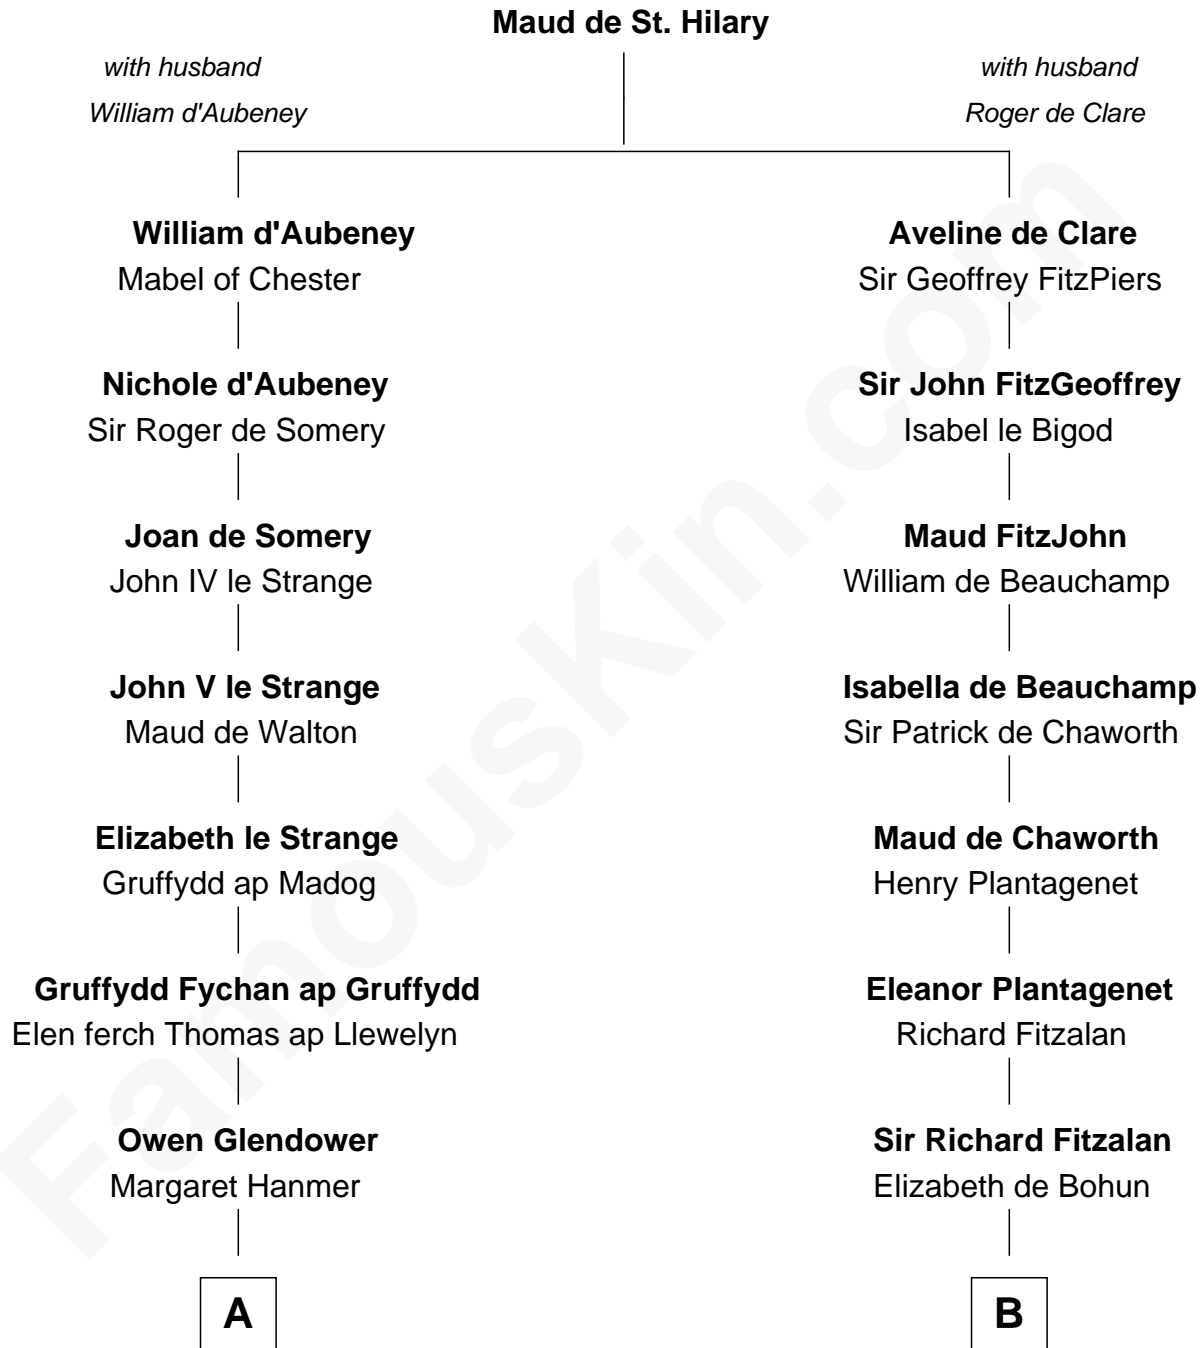

# FamousKin.com

## Relationship Chart of Lytton Strachey

Author and Co-Founder of Bloomsbury Group

18th cousin 3 times removed of

**Roger Sherman**

Signer of the Declaration of Independence

**C**

**Henry Strachey**

Helen Clerk