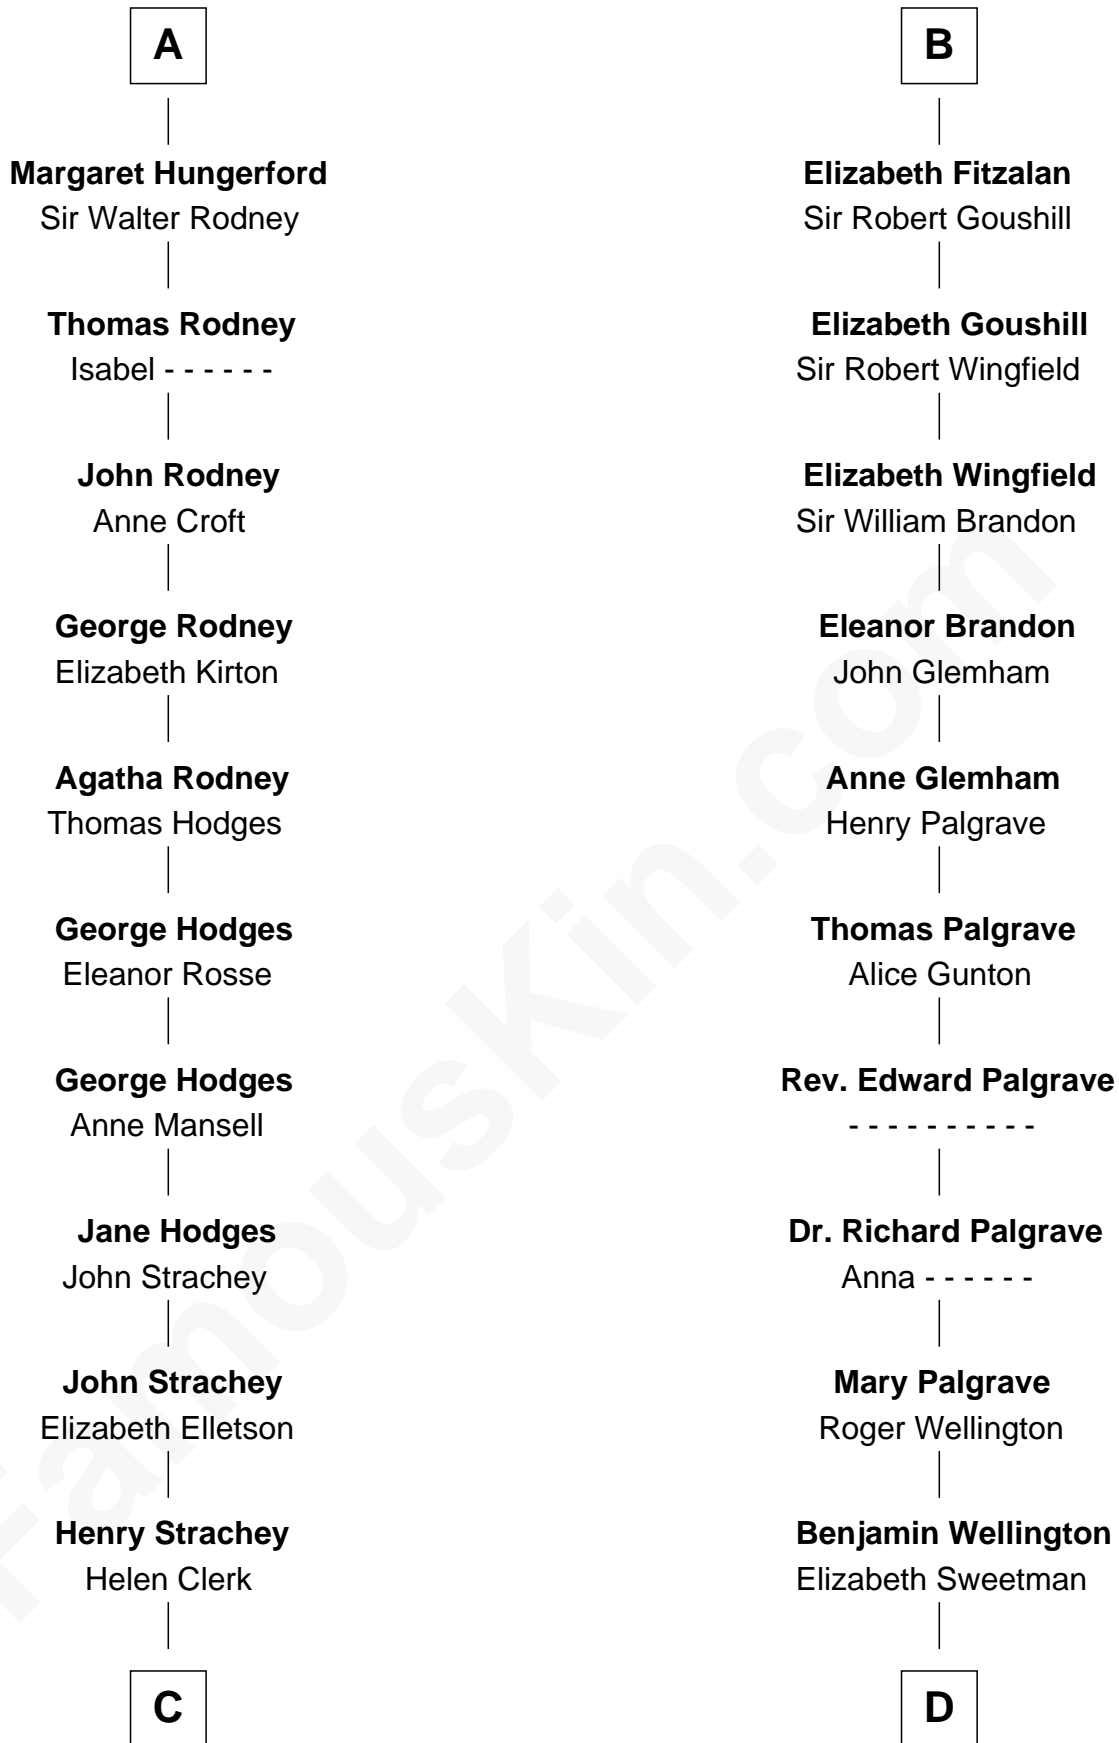

FamousKin.com

Relationship Chart of

Lytton Strachey

Author and Co-Founder of Bloomsbury Group

18th cousin 2 times removed of

Roger Sherman

Signer of the Declaration of Independence

C

Sir Henry Strachey

Jane Kelsall

Edward Strachey

Julia Woodburn Kirkpatrick

Sir Richard Strachey

Jane Maria Grant

Lytton Strachey

British Author