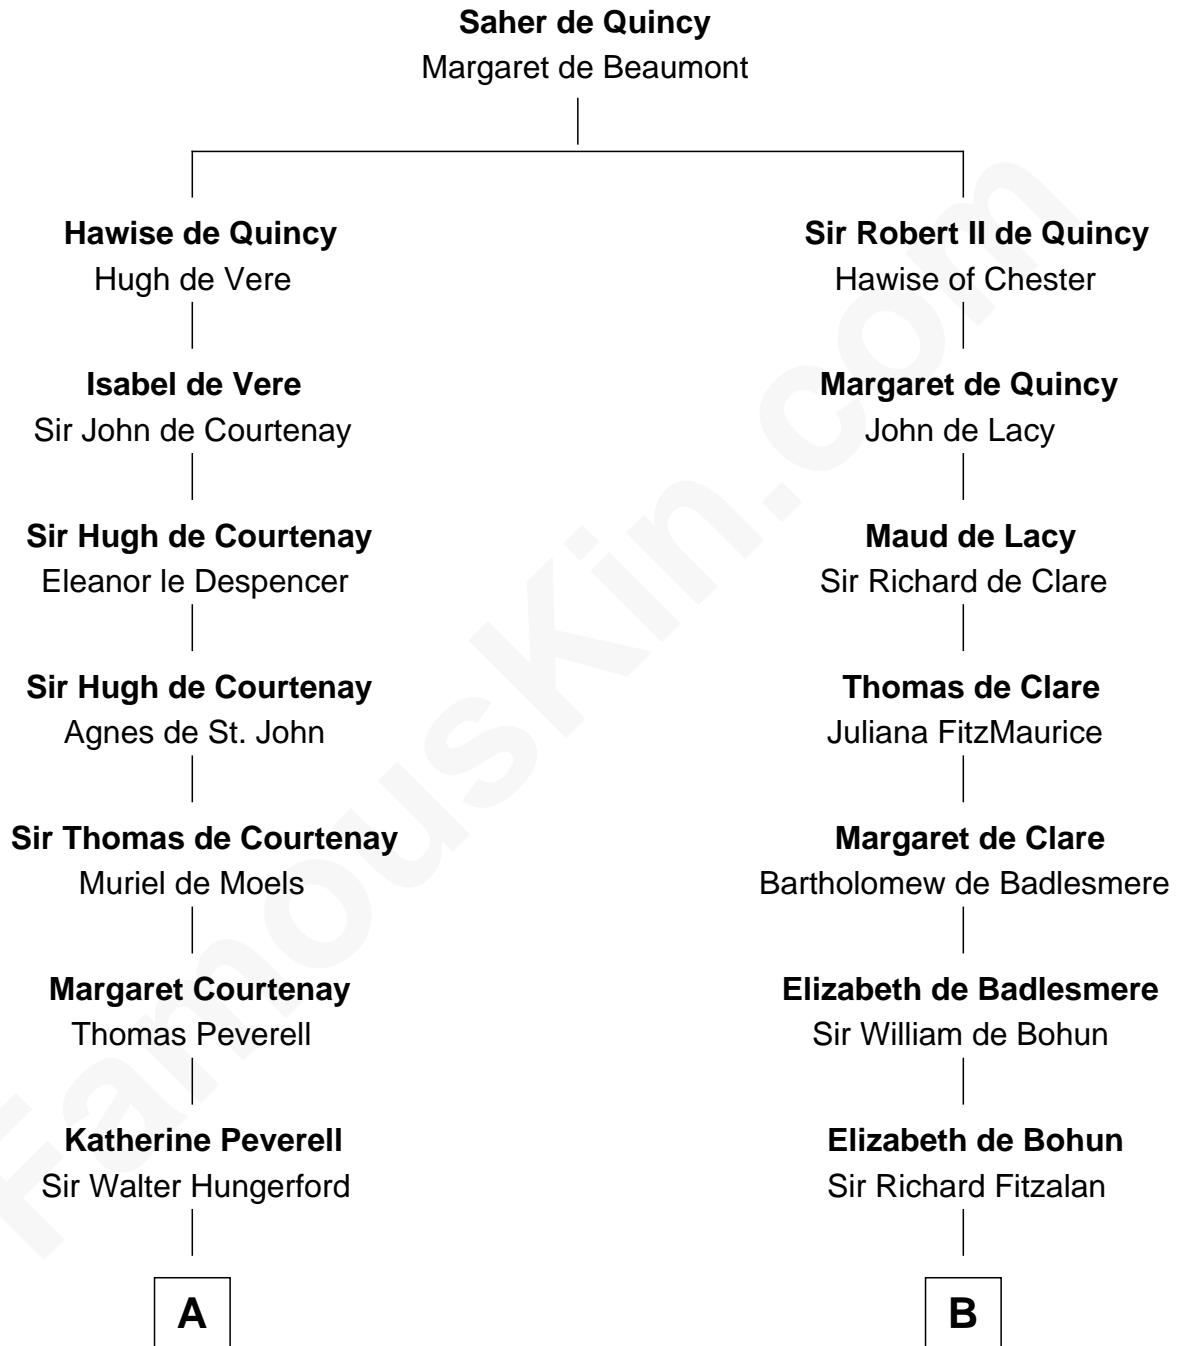

FamousKin.com

Relationship Chart of

Lytton Strachey

Author and Co-Founder of Bloomsbury Group

18th cousin 2 times removed of

Roger Sherman

Signer of the Declaration of Independence

C

Sir Henry Strachey

Jane Kelsall

Edward Strachey

Julia Woodburn Kirkpatrick

Sir Richard Strachey

Jane Maria Grant

Lytton Strachey

British Author