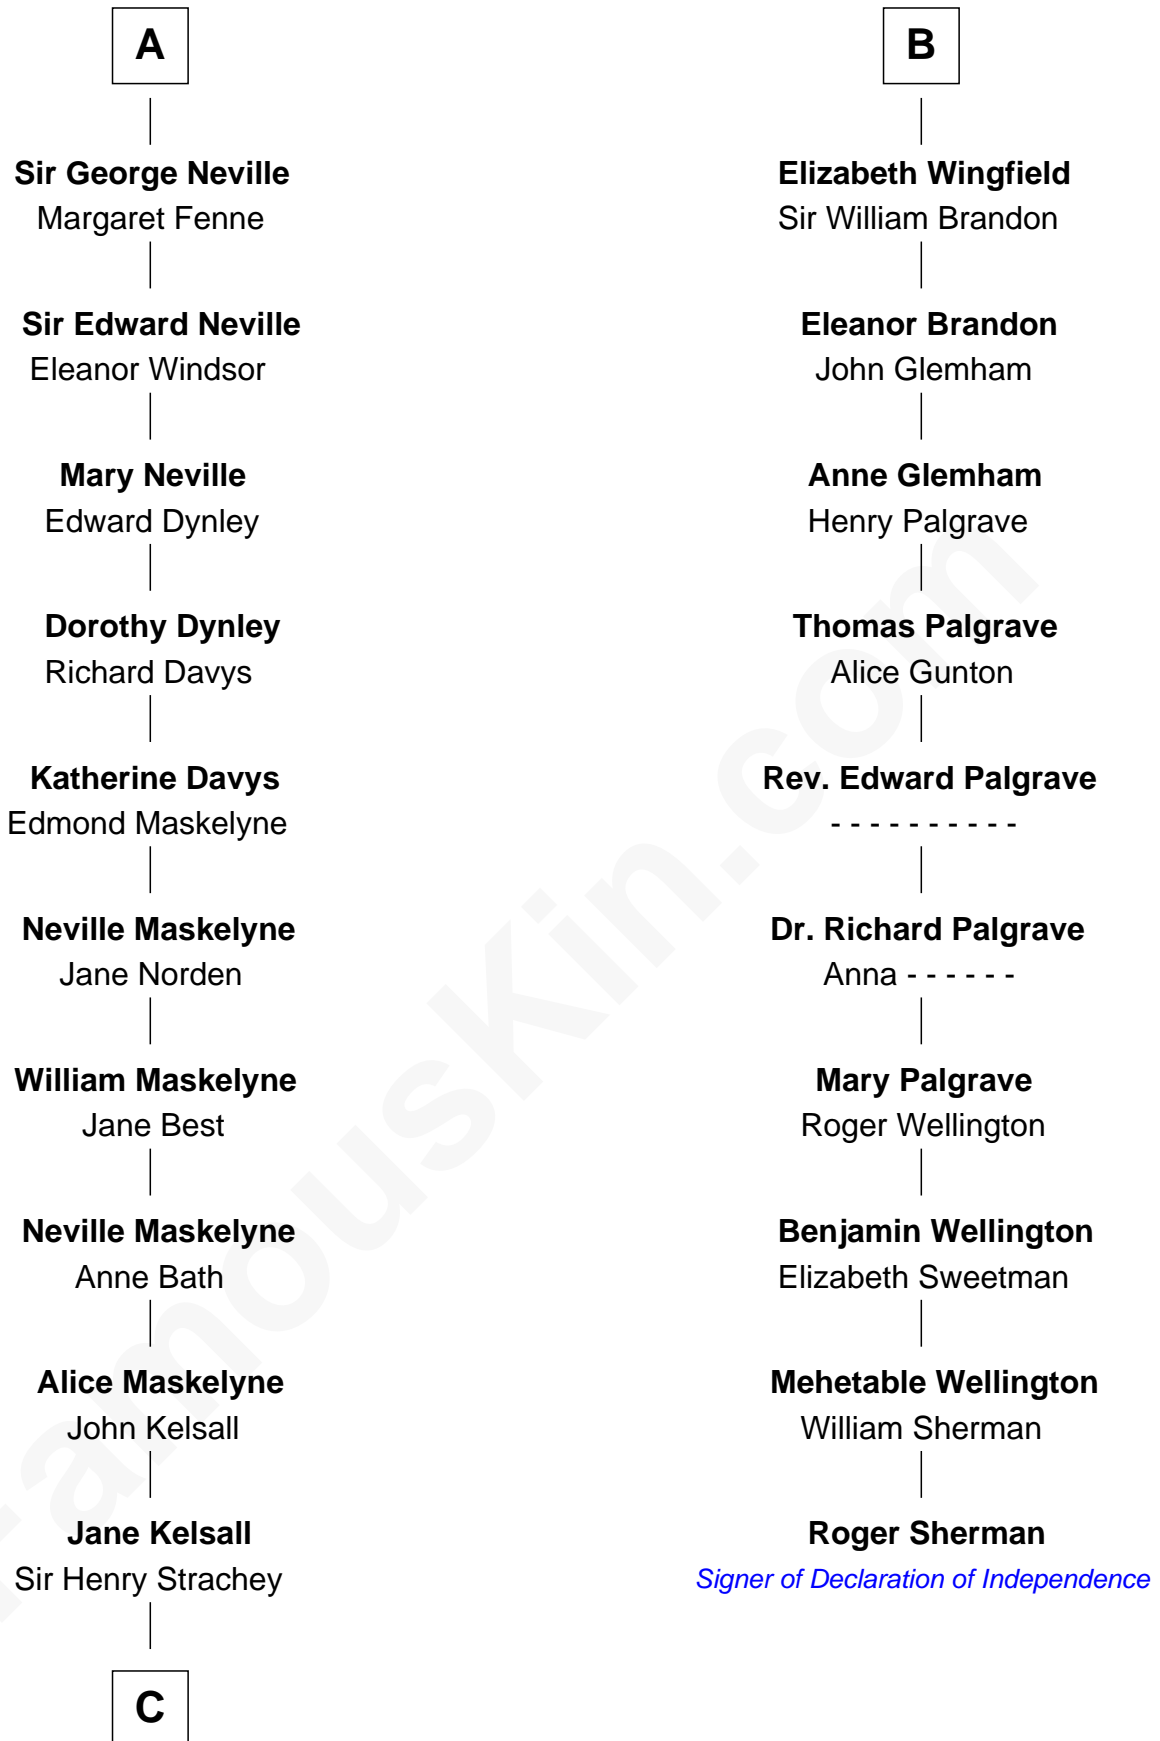

FamousKin.com

Relationship Chart of Lytton Strachey

Author and Co-Founder of Bloomsbury Group

16th cousin 3 times removed of

Roger Sherman

Signer of the Declaration of Independence

C

—
Edward Strachey
Julia Woodburn Kirkpatrick

—
Sir Richard Strachey
Jane Maria Grant

—
Lytton Strachey
British Author

FamousKin.com