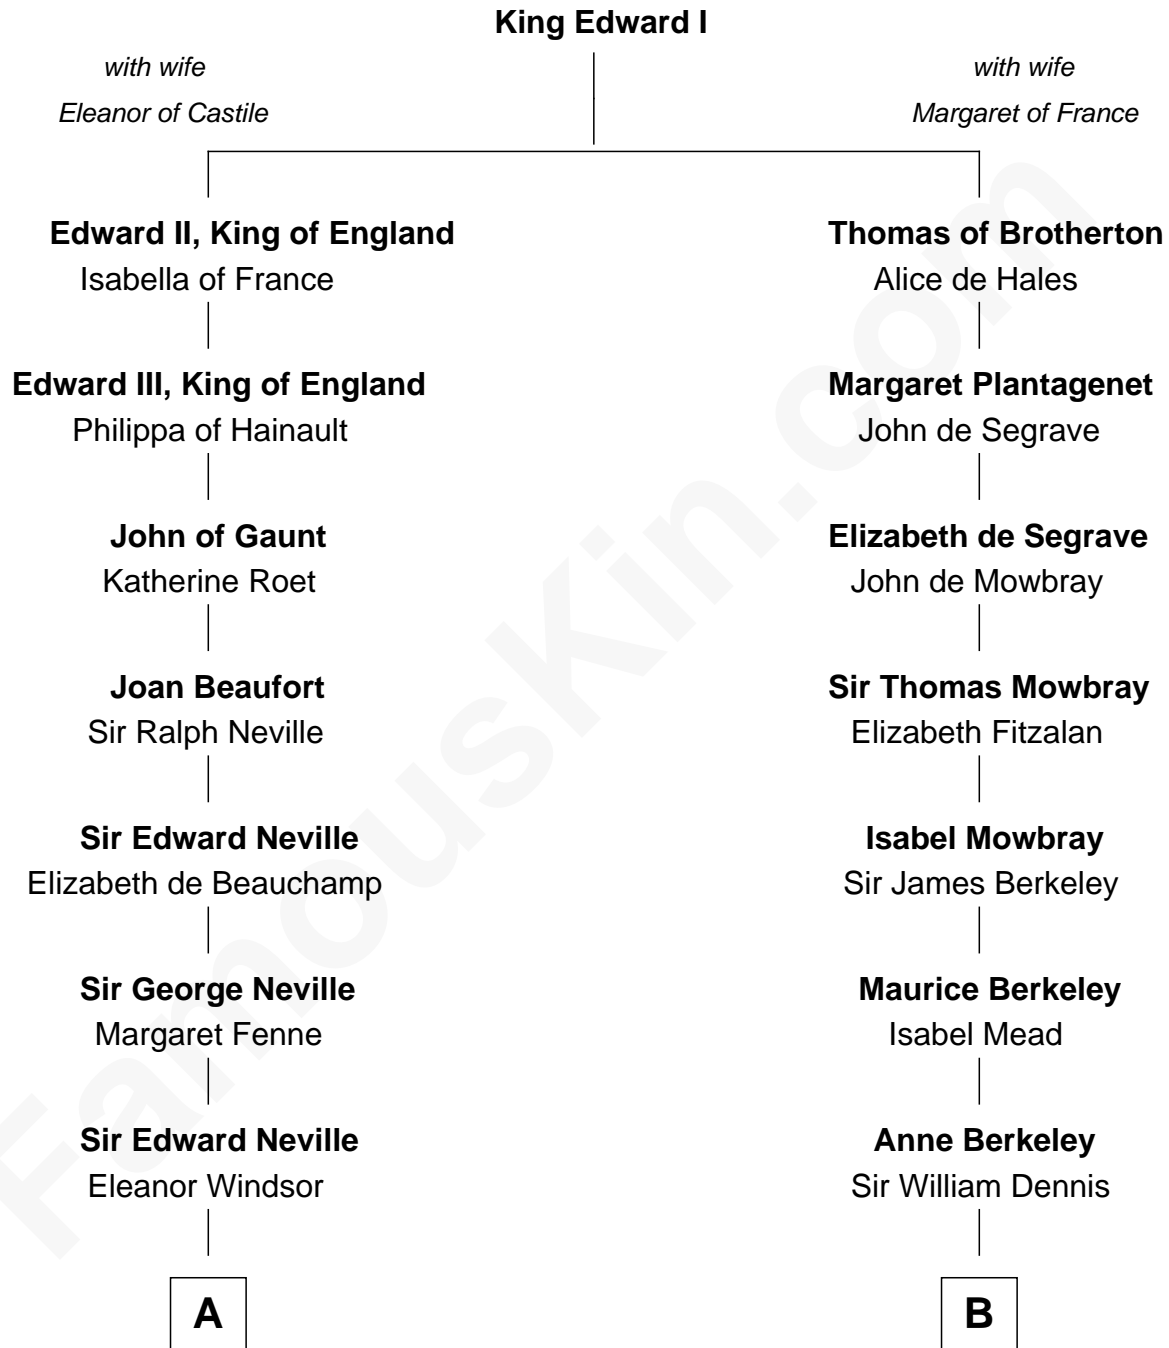

FamousKin.com

Relationship Chart of

Lytton Strachey

Author and Co-Founder of Bloomsbury Group

17th cousin 2 times removed of

General Douglas MacArthur
U.S. Army - World War II

C

Aurelia Belcher
Arthur MacArthur

Gen. Arthur MacArthur
Mary Pinckney Hardy

General Douglas MacArthur
U.S. Army - World War II

FamousKin.com