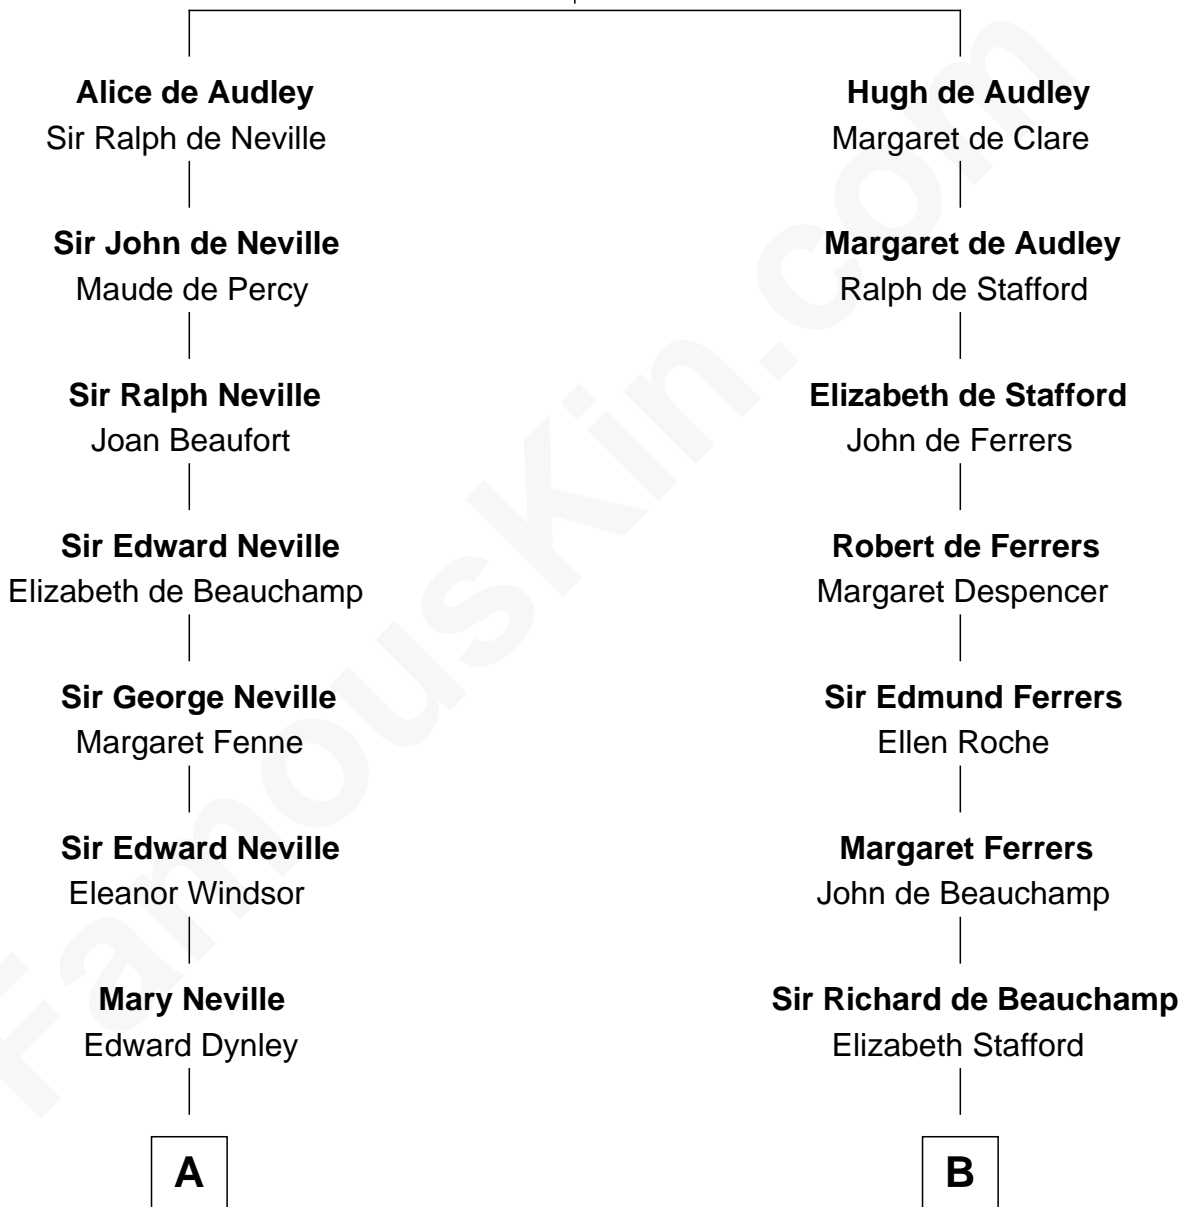

FamousKin.com

Relationship Chart of Lytton Strachey

Author and Co-Founder of Bloomsbury Group

16th cousin 4 times removed of

General Douglas MacArthur
U.S. Army - World War II

Sir Hugh I de Audley
Iseult de Mortimer

C

Benjamin Barney Belcher

Olive - - - - -

Aurelia Belcher

Arthur MacArthur

Gen. Arthur MacArthur

Mary Pinckney Hardy

General Douglas MacArthur