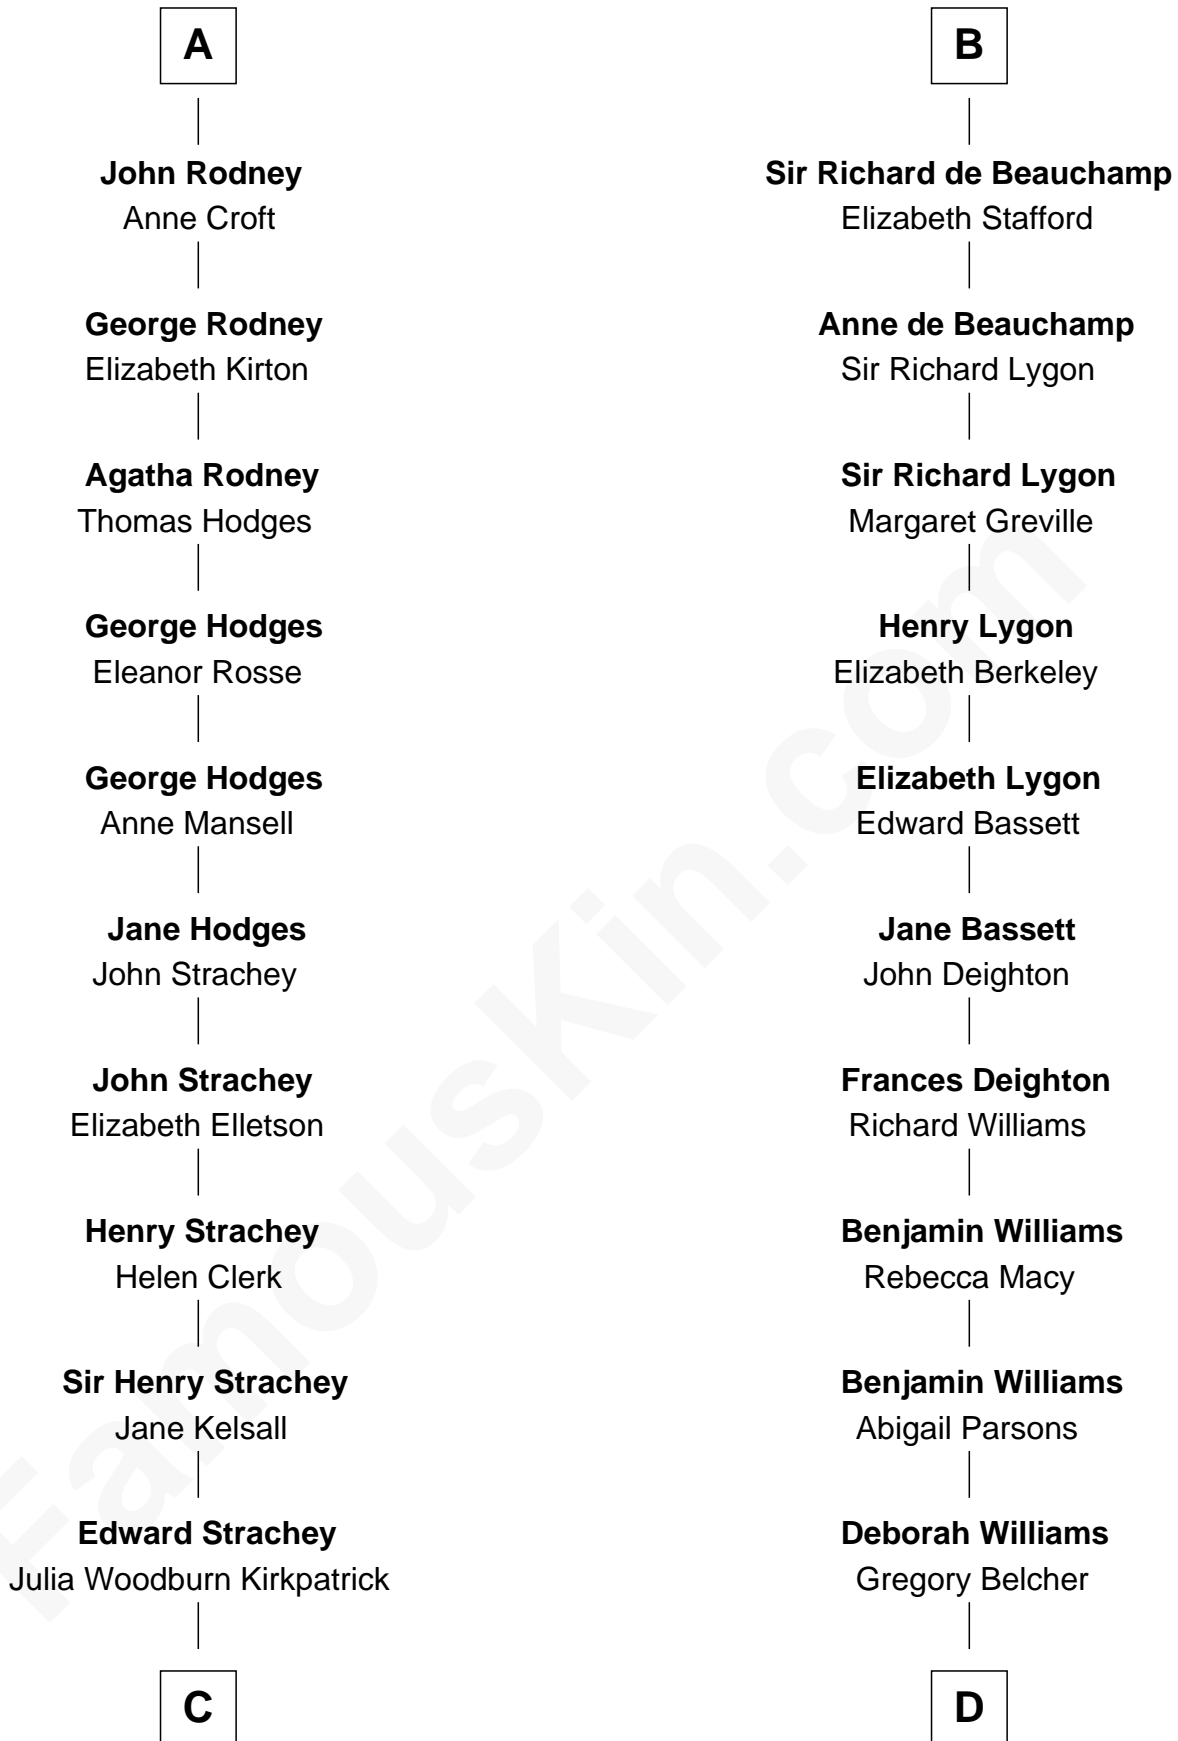

FamousKin.com

Relationship Chart of

Lytton Strachey

Author and Co-Founder of Bloomsbury Group

18th cousin 3 times removed of

General Douglas MacArthur
U.S. Army - World War II

Sir Hugh le Despencer
Aveline Basset

C

Sir Richard Strachey

Jane Maria Grant

Lytton Strachey

British Author

D

Benjamin Belcher

Sarah Barney