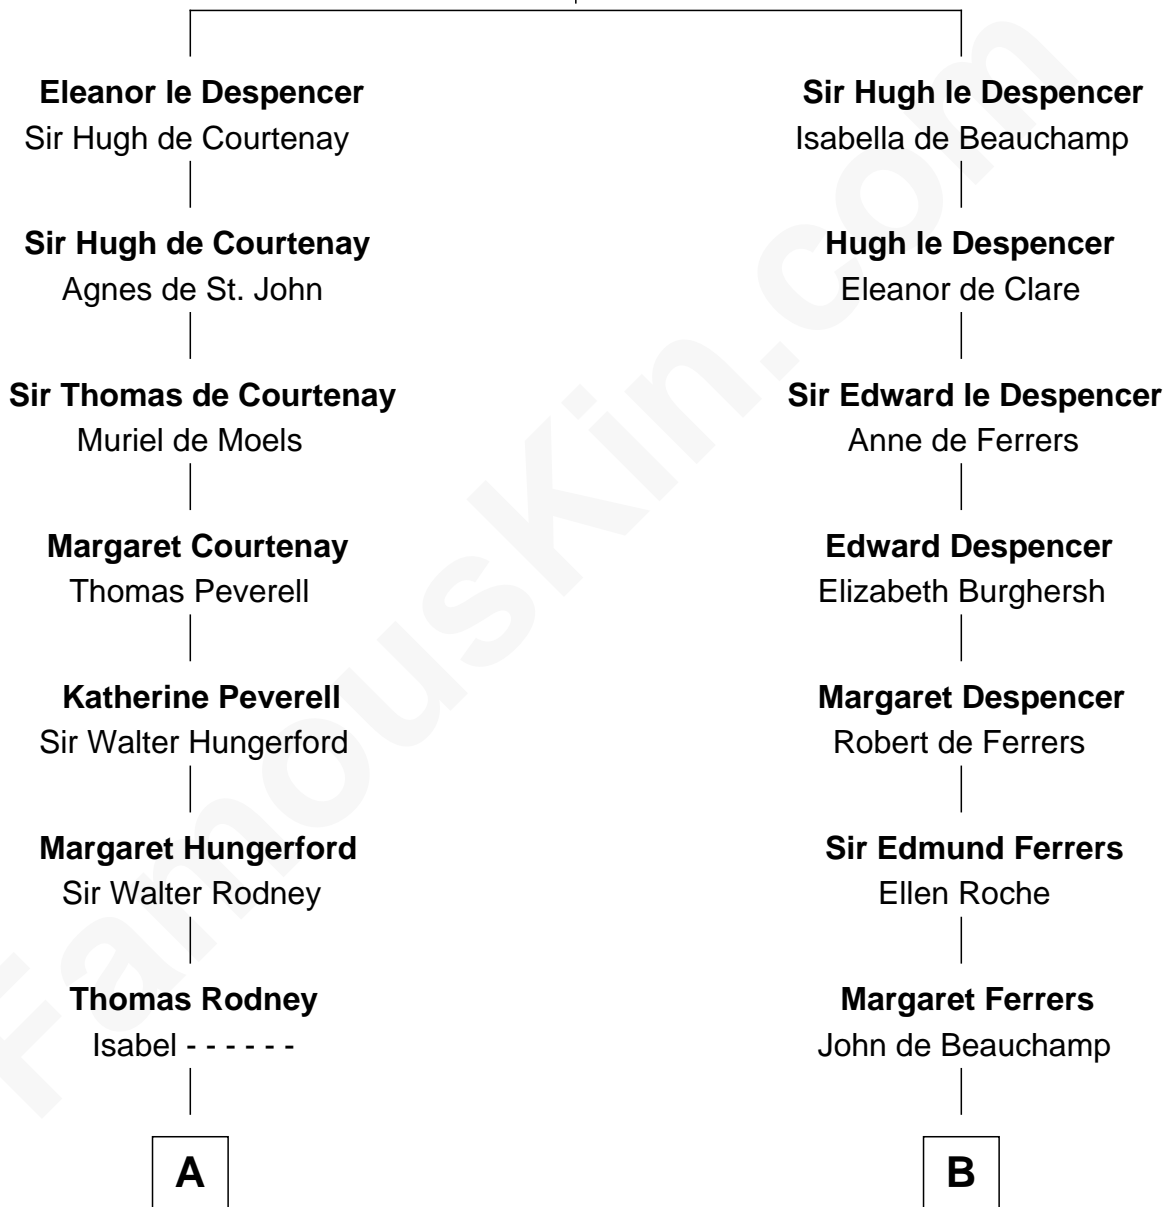

FamousKin.com

Relationship Chart of

Lytton Strachey

Author and Co-Founder of Bloomsbury Group

18th cousin 3 times removed of

General Douglas MacArthur
U.S. Army - World War II

Sir Hugh le Despencer
Aveline Basset

C

Sir Richard Strachey

Jane Maria Grant

Lytton Strachey

British Author

D

Benjamin Belcher

Sarah Barney