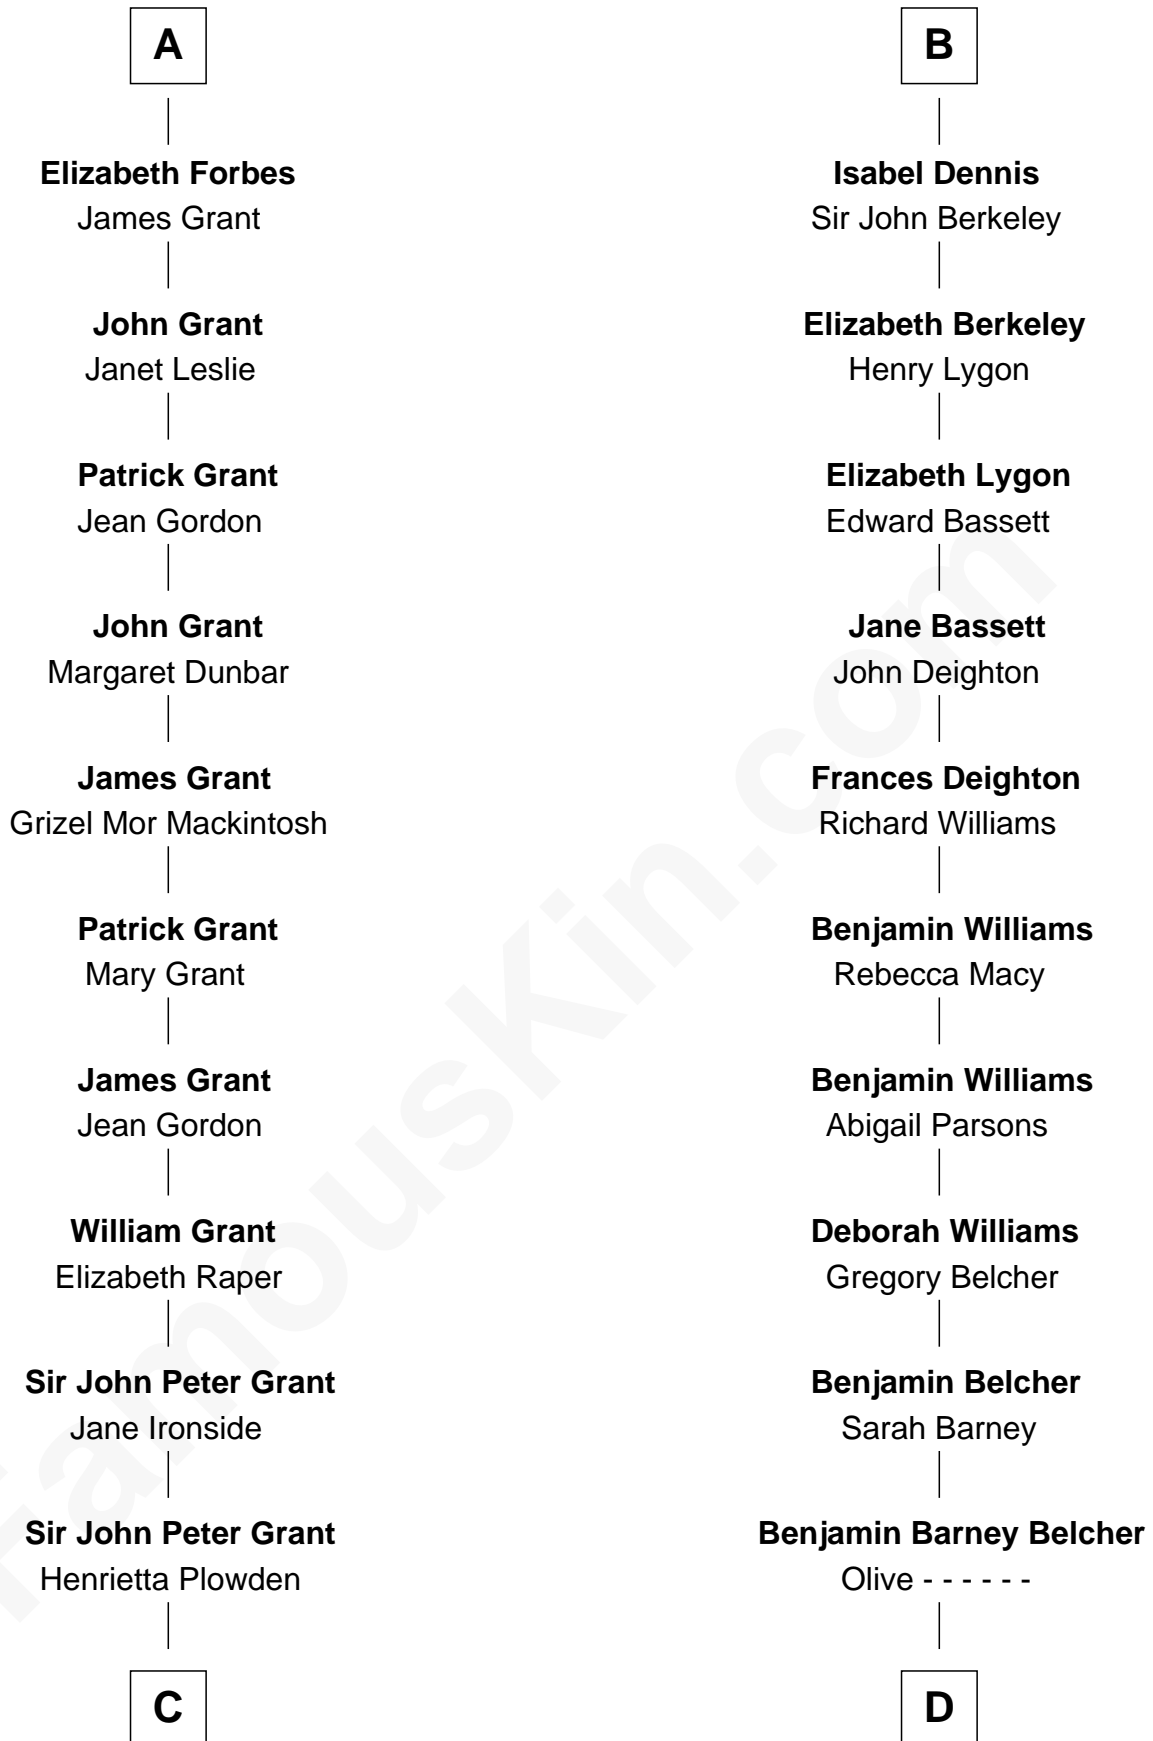

FamousKin.com

Relationship Chart of Lytton Strachey

Author and Co-Founder of Bloomsbury Group

18th cousin 1 time removed of

General Douglas MacArthur

U.S. Army - World War II

C

Jane Maria Grant
Sir Richard Strachey

Lytton Strachey
British Author

D

Aurelia Belcher
Arthur MacArthur

Gen. Arthur MacArthur
Mary Pinckney Hardy

General Douglas MacArthur
U.S. Army - World War II

FamousKin.com