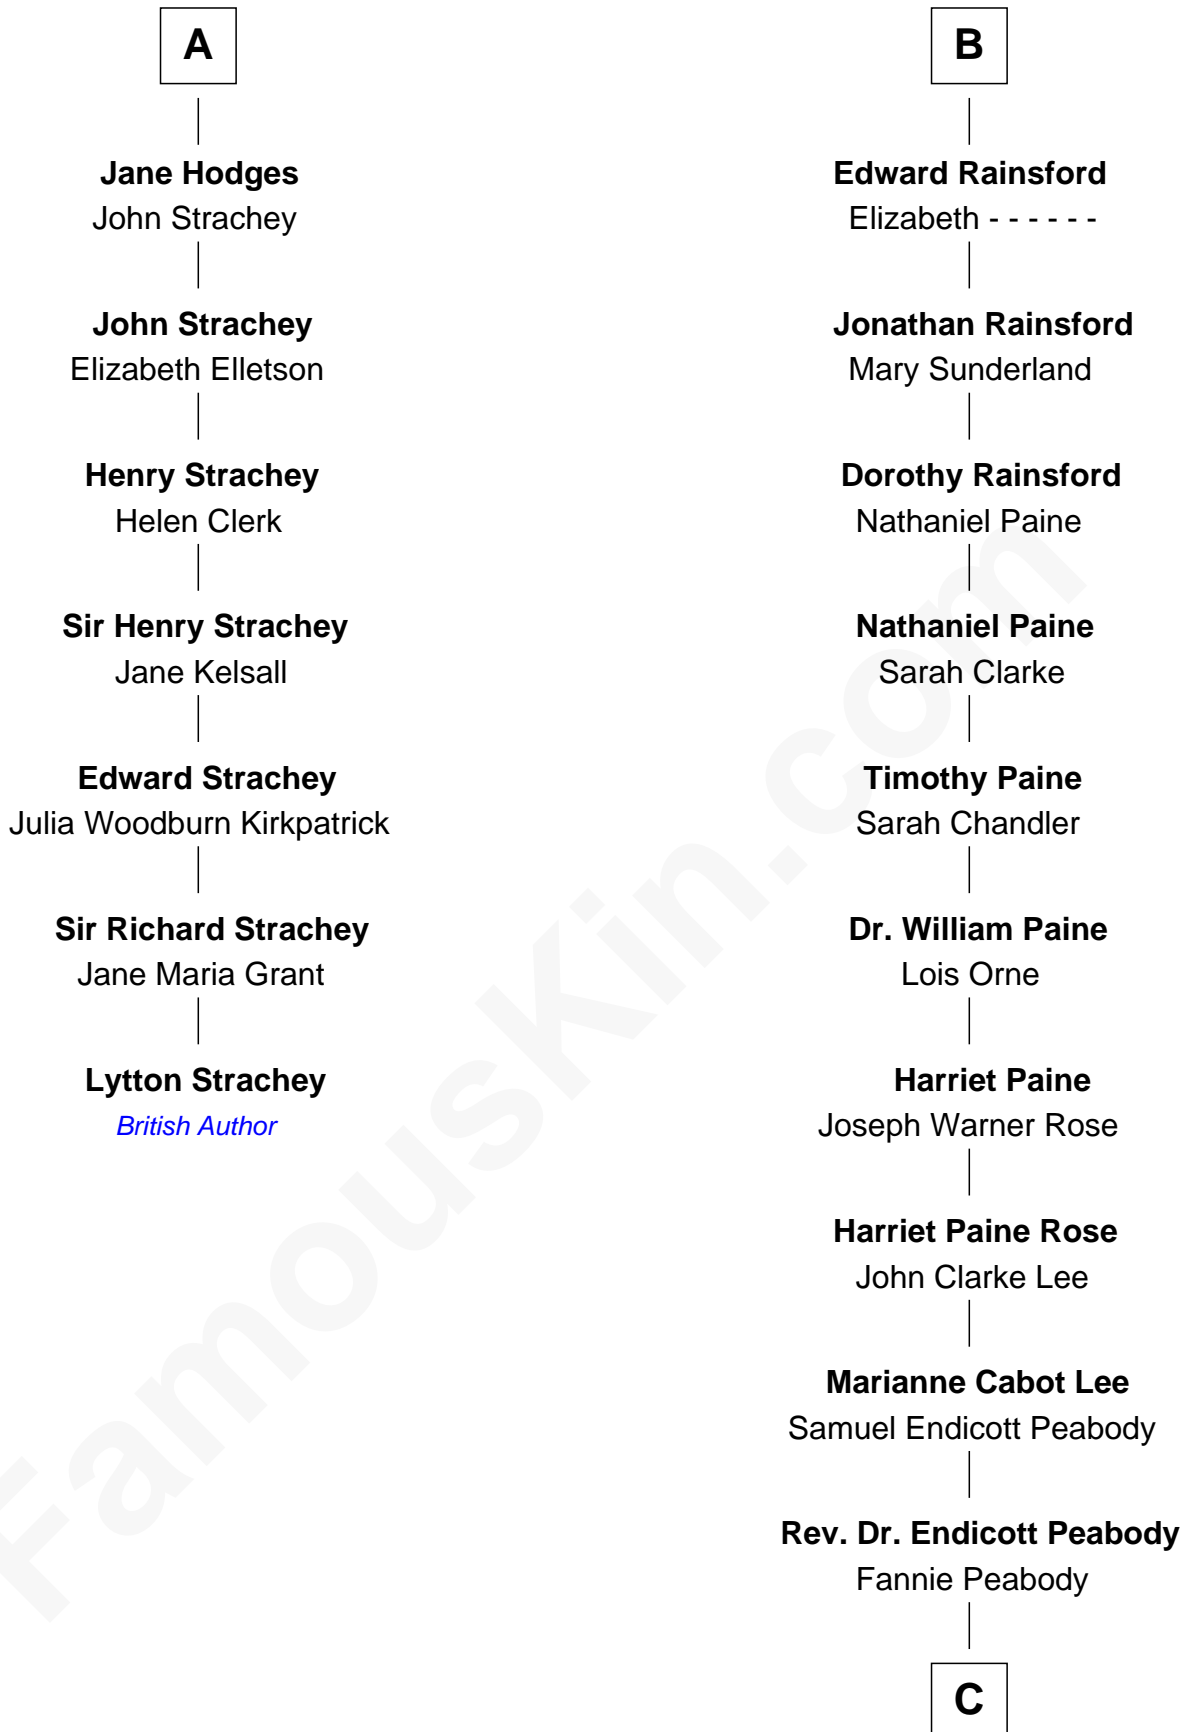

FamousKin.com

Relationship Chart of

Lytton Strachey

Author and Co-Founder of Bloomsbury Group

13th cousin 6 times removed of

Kyra Sedgwick

TV and Movie Actress

Sir Walter Hungerford

Katherine Peverell

C

Helen Peabody
Robert Minturn Sedgwick

Henry Dwight Sedgwick
Patricia Ann Rosenwald

Kyra Sedgwick
TV and Movie Actress

FamousKin.com