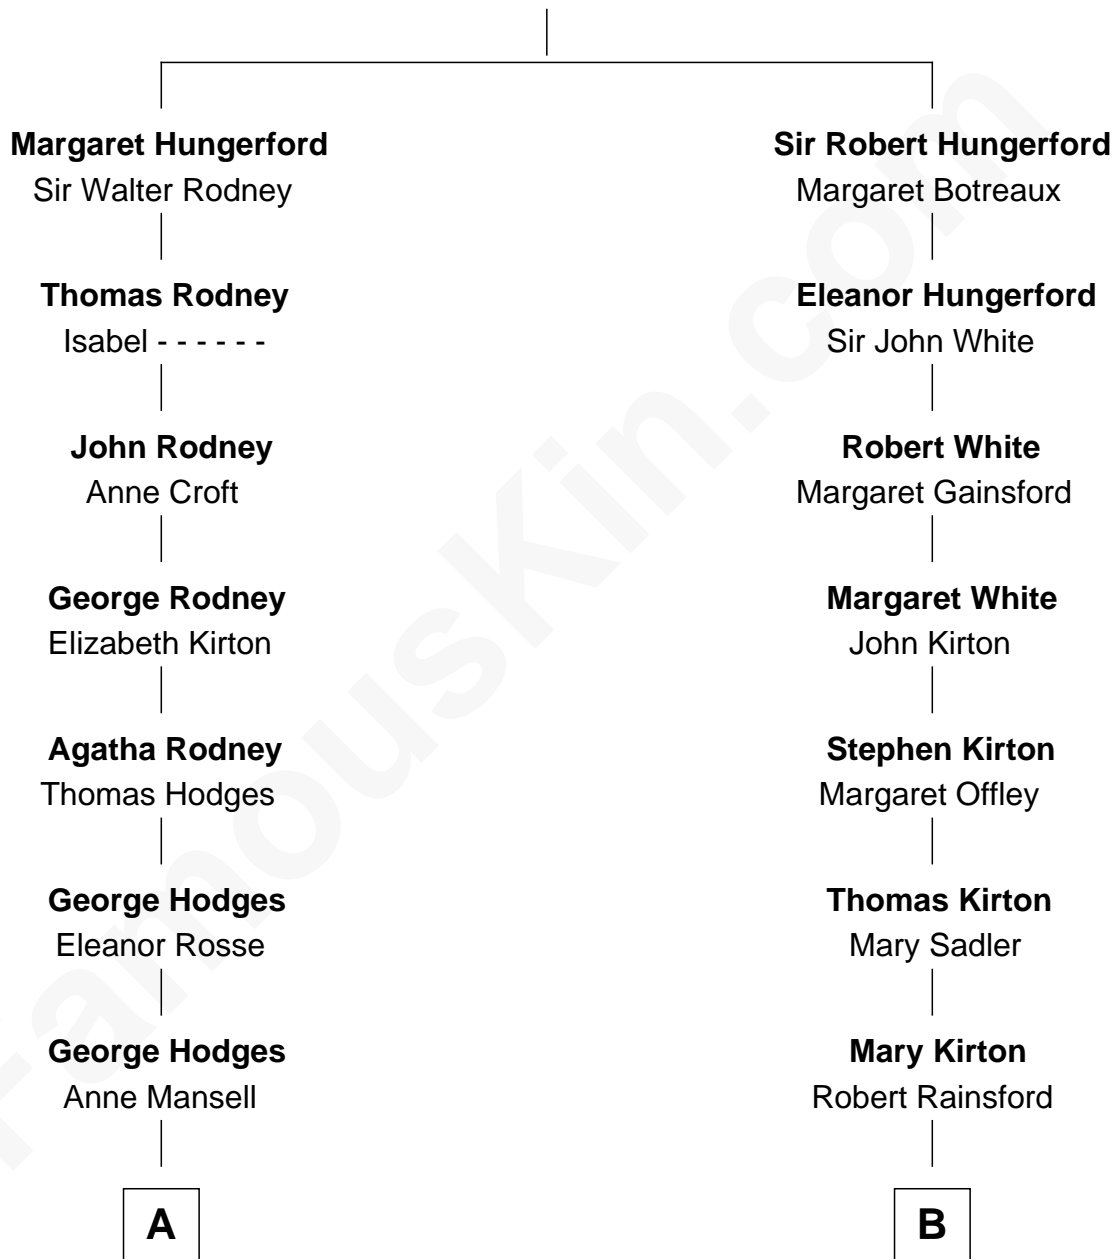

Kyra Sedgwick

TV and Movie Actress

Sir Walter Hungerford

Katherine Peverell