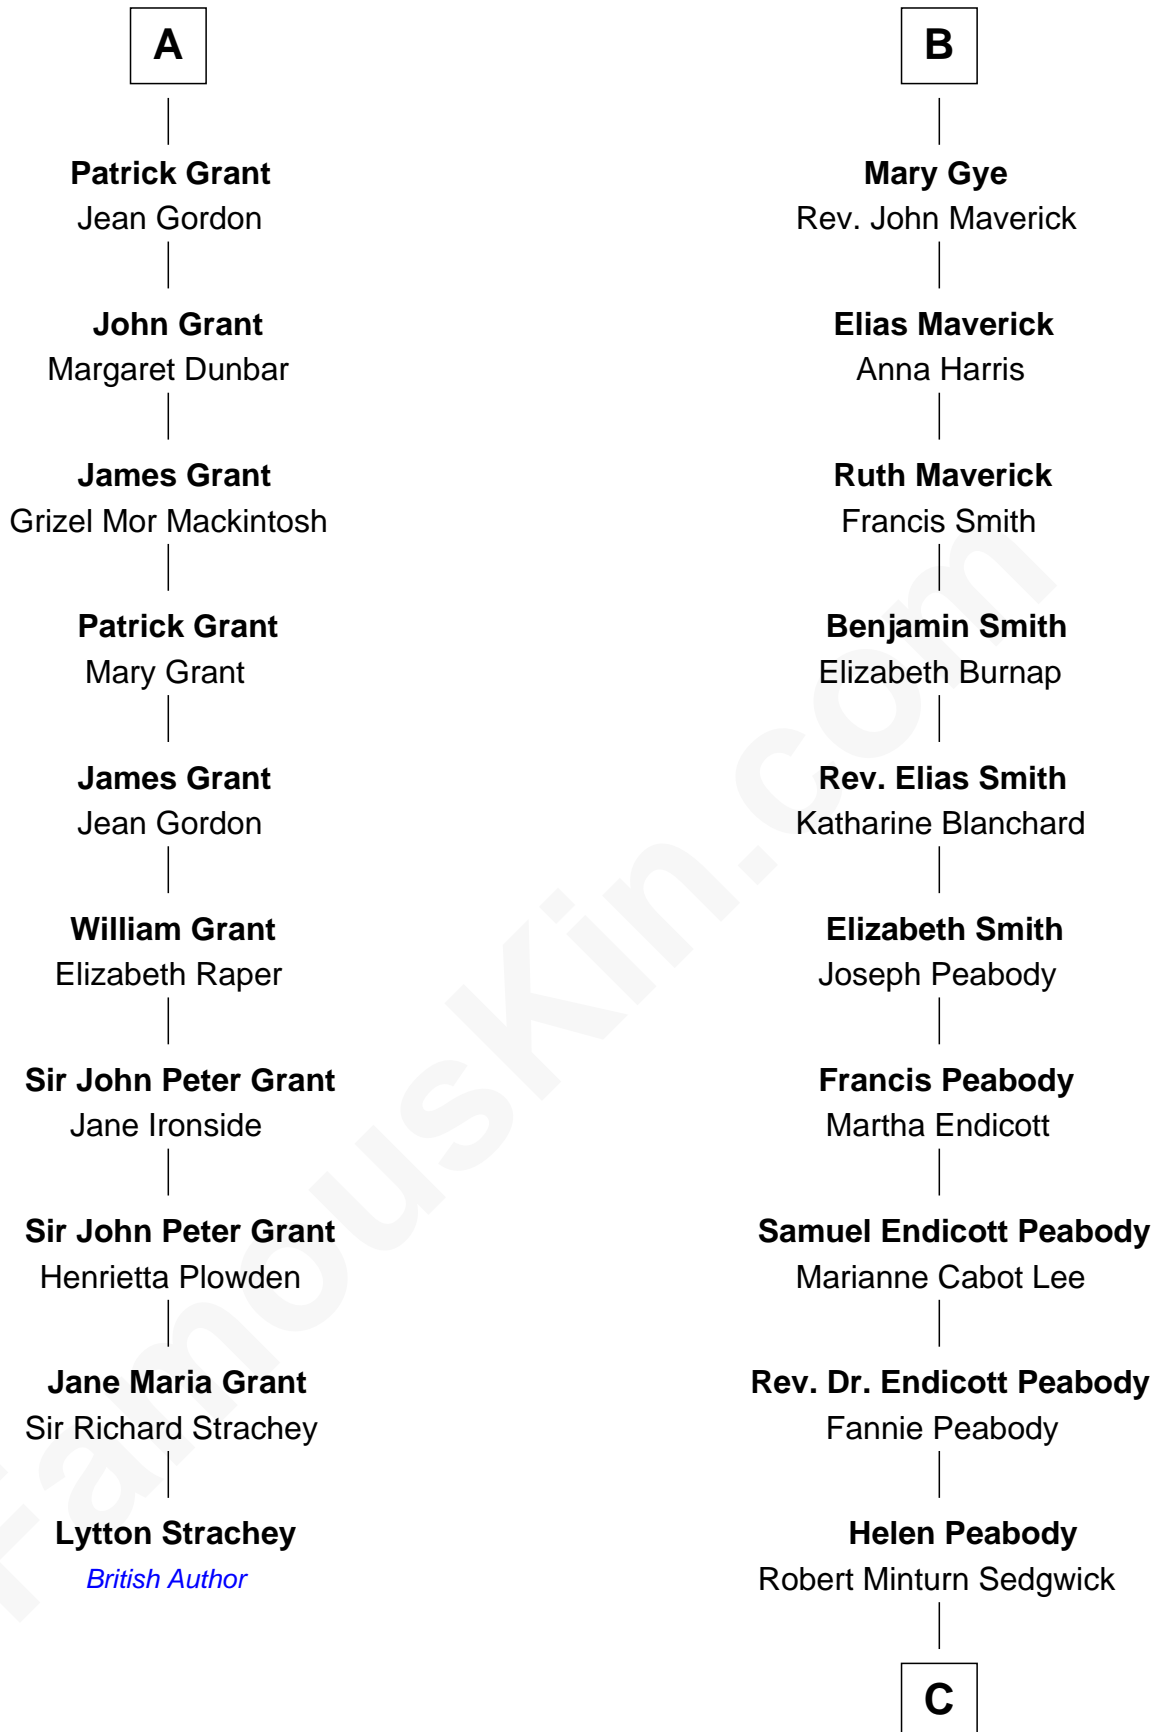

## Relationship Chart of

### Lytton Strachey

Author and Co-Founder of Bloomsbury Group

16th cousin 2 times removed of

### Kyra Sedgwick

TV and Movie Actress

C

Henry Dwight Sedgwick

Patricia Ann Rosenwald

Kyra Sedgwick

*TV and Movie Actress*

FamousKin.com