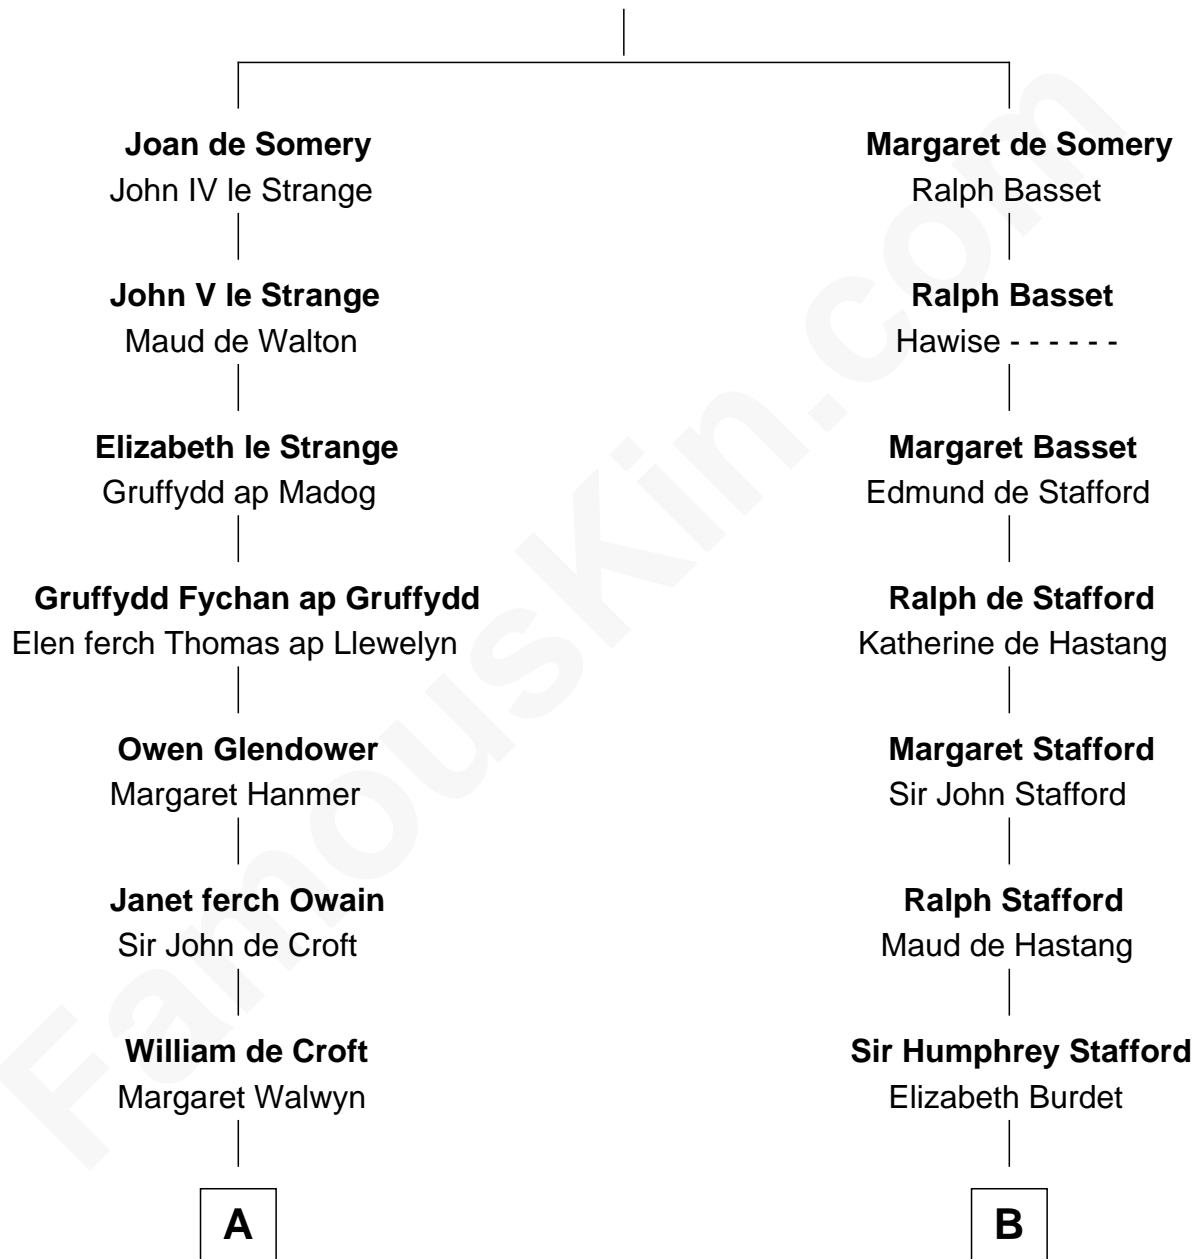

FamousKin.com

Relationship Chart of

Lytton Strachey

Author and Co-Founder of Bloomsbury Group

17th cousin 2 times removed of

William Ellery

Signer of the Declaration of Independence

Sir Roger de Somery

Nichole d'Aubenev

C

—
Edward Strachey
Julia Woodburn Kirkpatrick

—
Sir Richard Strachey
Jane Maria Grant

—
Lytton Strachey
British Author

FamousKin.com