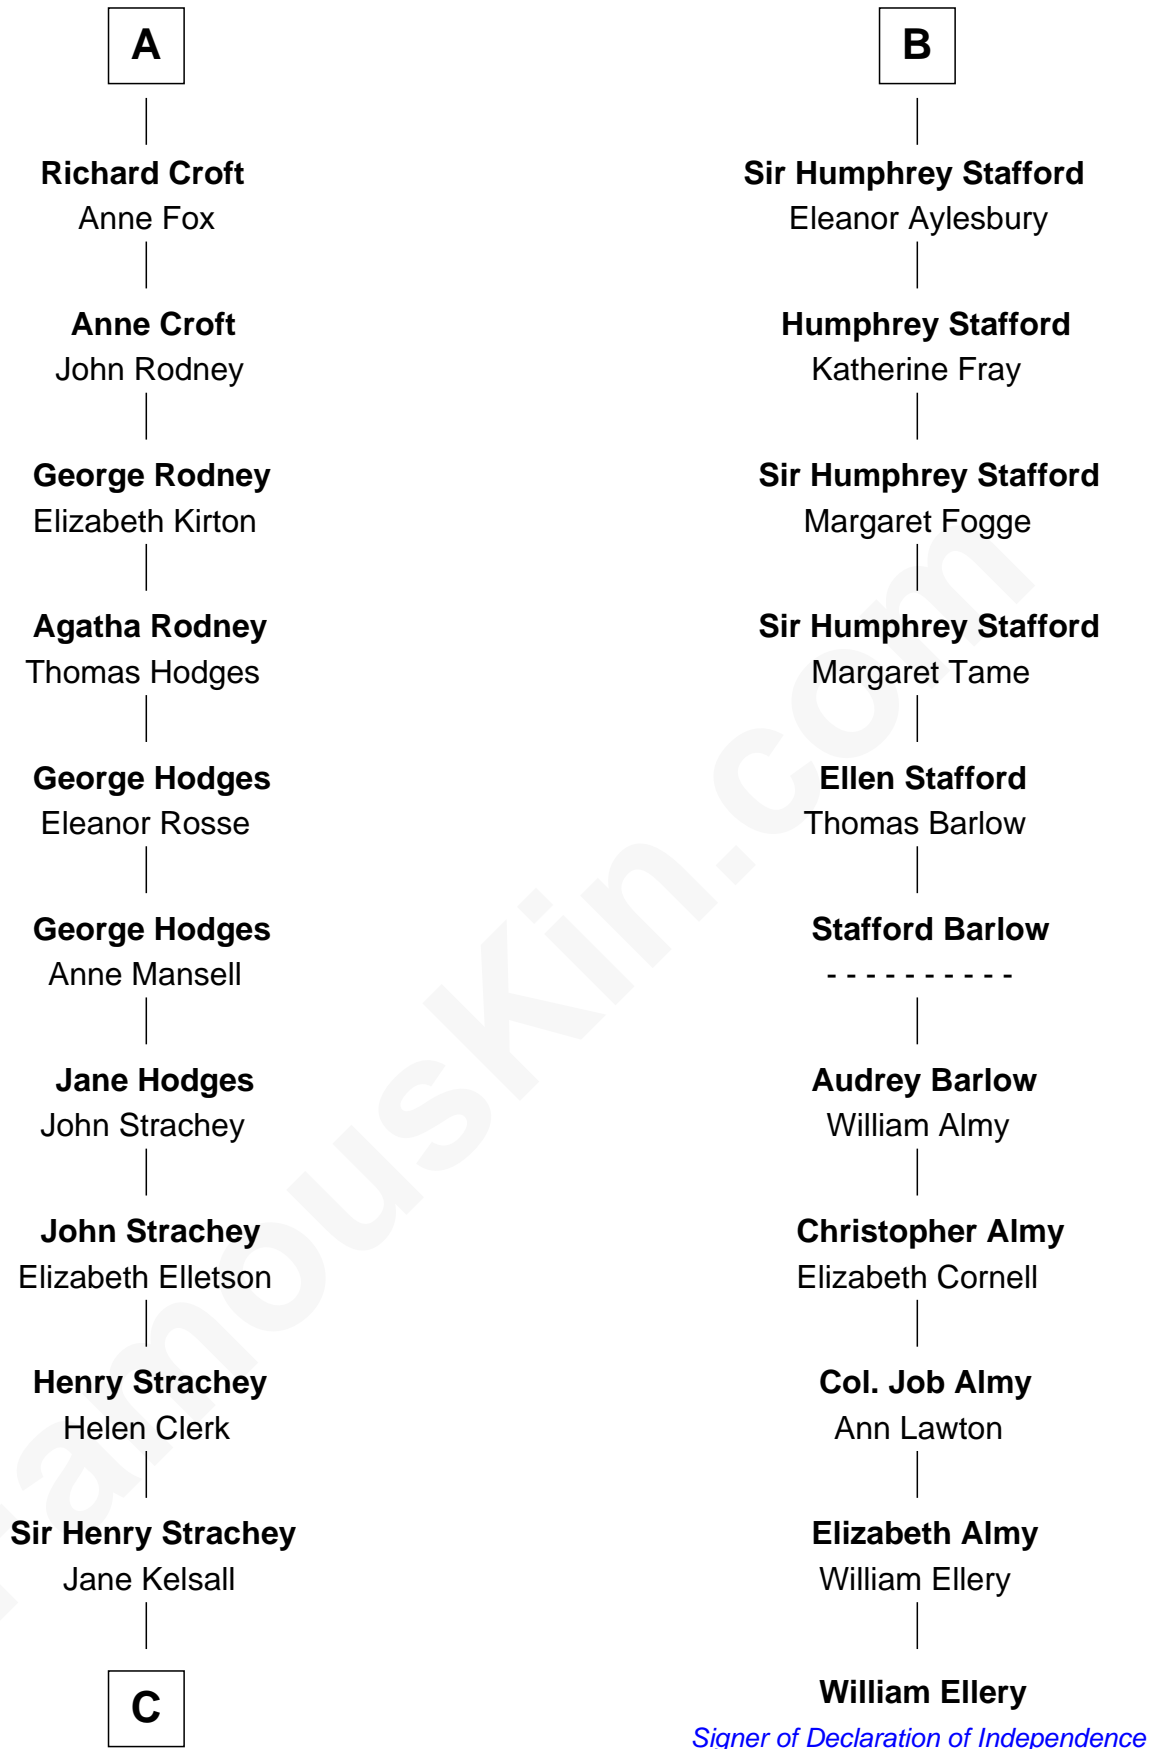

FamousKin.com

Relationship Chart of

Lytton Strachey

Author and Co-Founder of Bloomsbury Group

17th cousin 2 times removed of

William Ellery

Signer of the Declaration of Independence

Sir Roger de Somery

Nichole d'Aubenev

C

—
Edward Strachey
Julia Woodburn Kirkpatrick

—
Sir Richard Strachey
Jane Maria Grant

—
Lytton Strachey
British Author

FamousKin.com