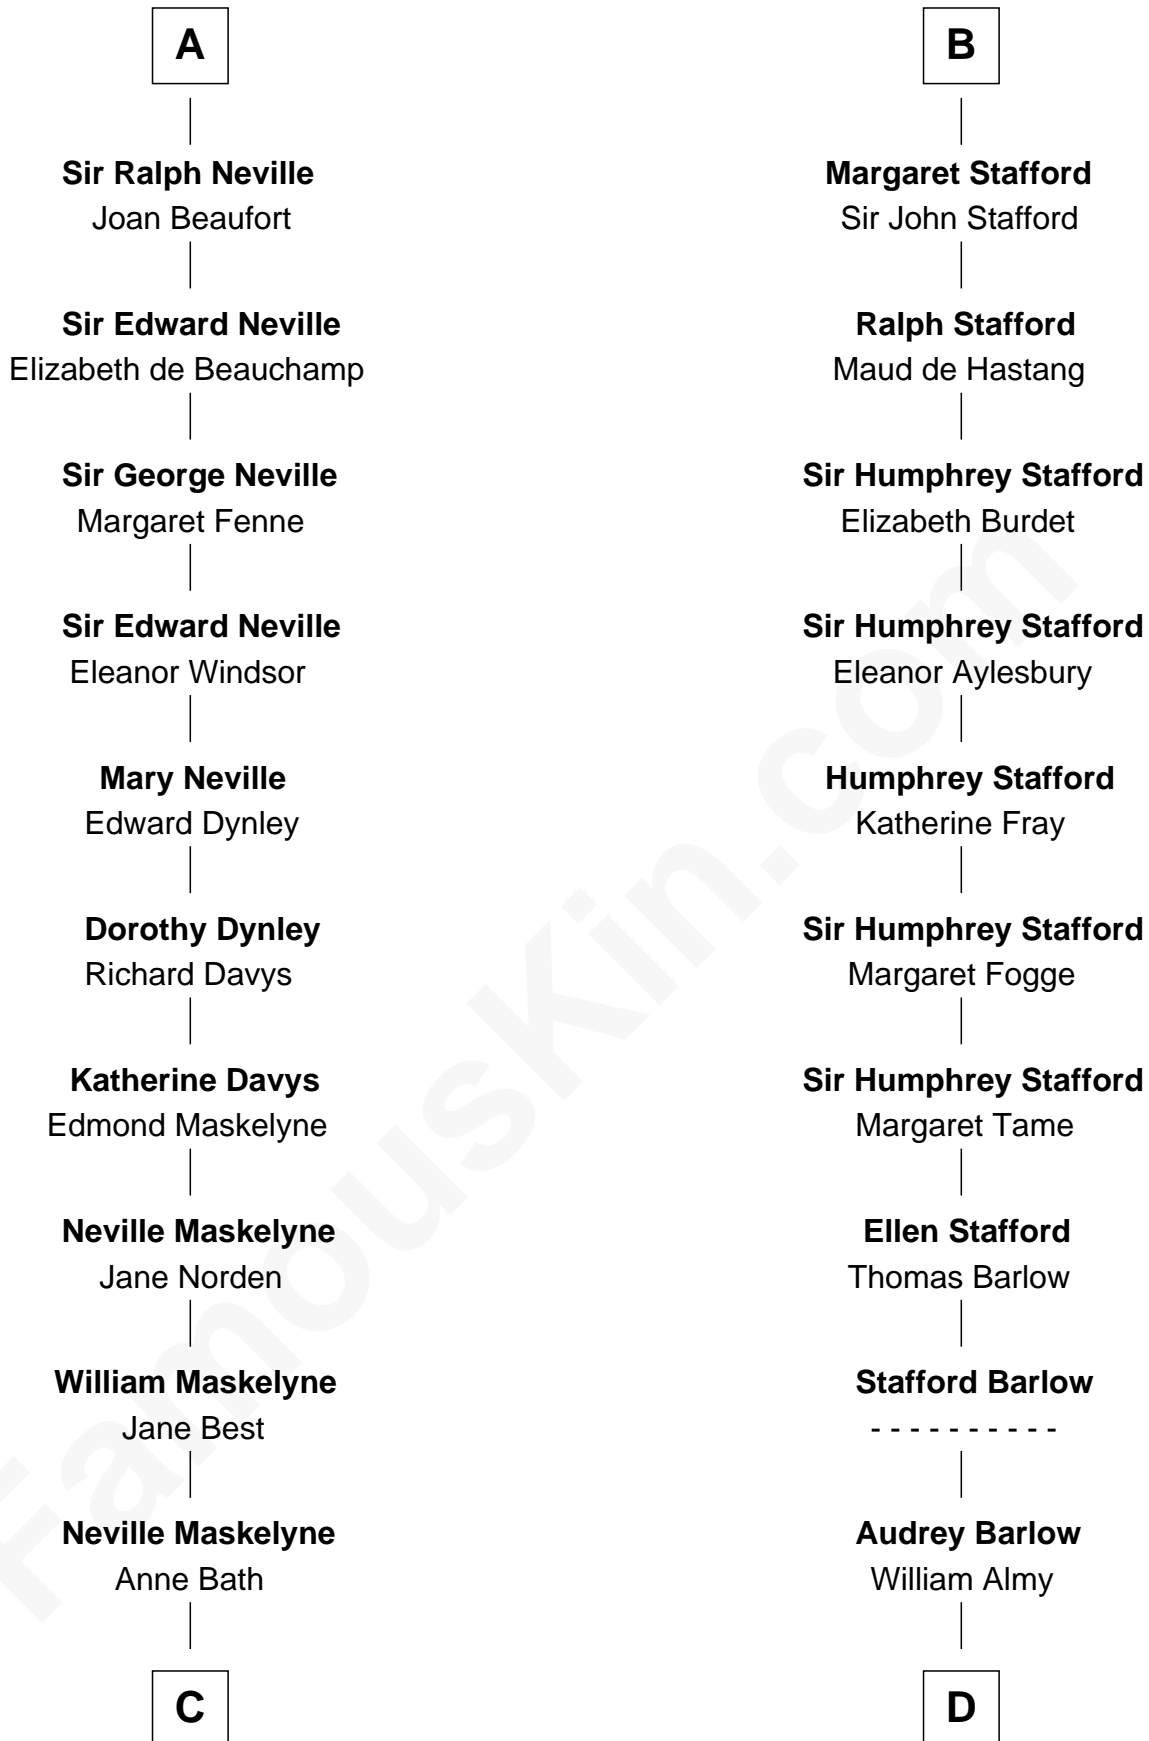

FamousKin.com

Relationship Chart of

Lytton Strachey

Author and Co-Founder of Bloomsbury Group

20th cousin 1 time removed of

William Ellery

Signer of the Declaration of Independence

C

Alice Maskelyne

John Kelsall

Jane Kelsall

Sir Henry Strachey

Edward Strachey

Julia Woodburn Kirkpatrick

Sir Richard Strachey

Jane Maria Grant