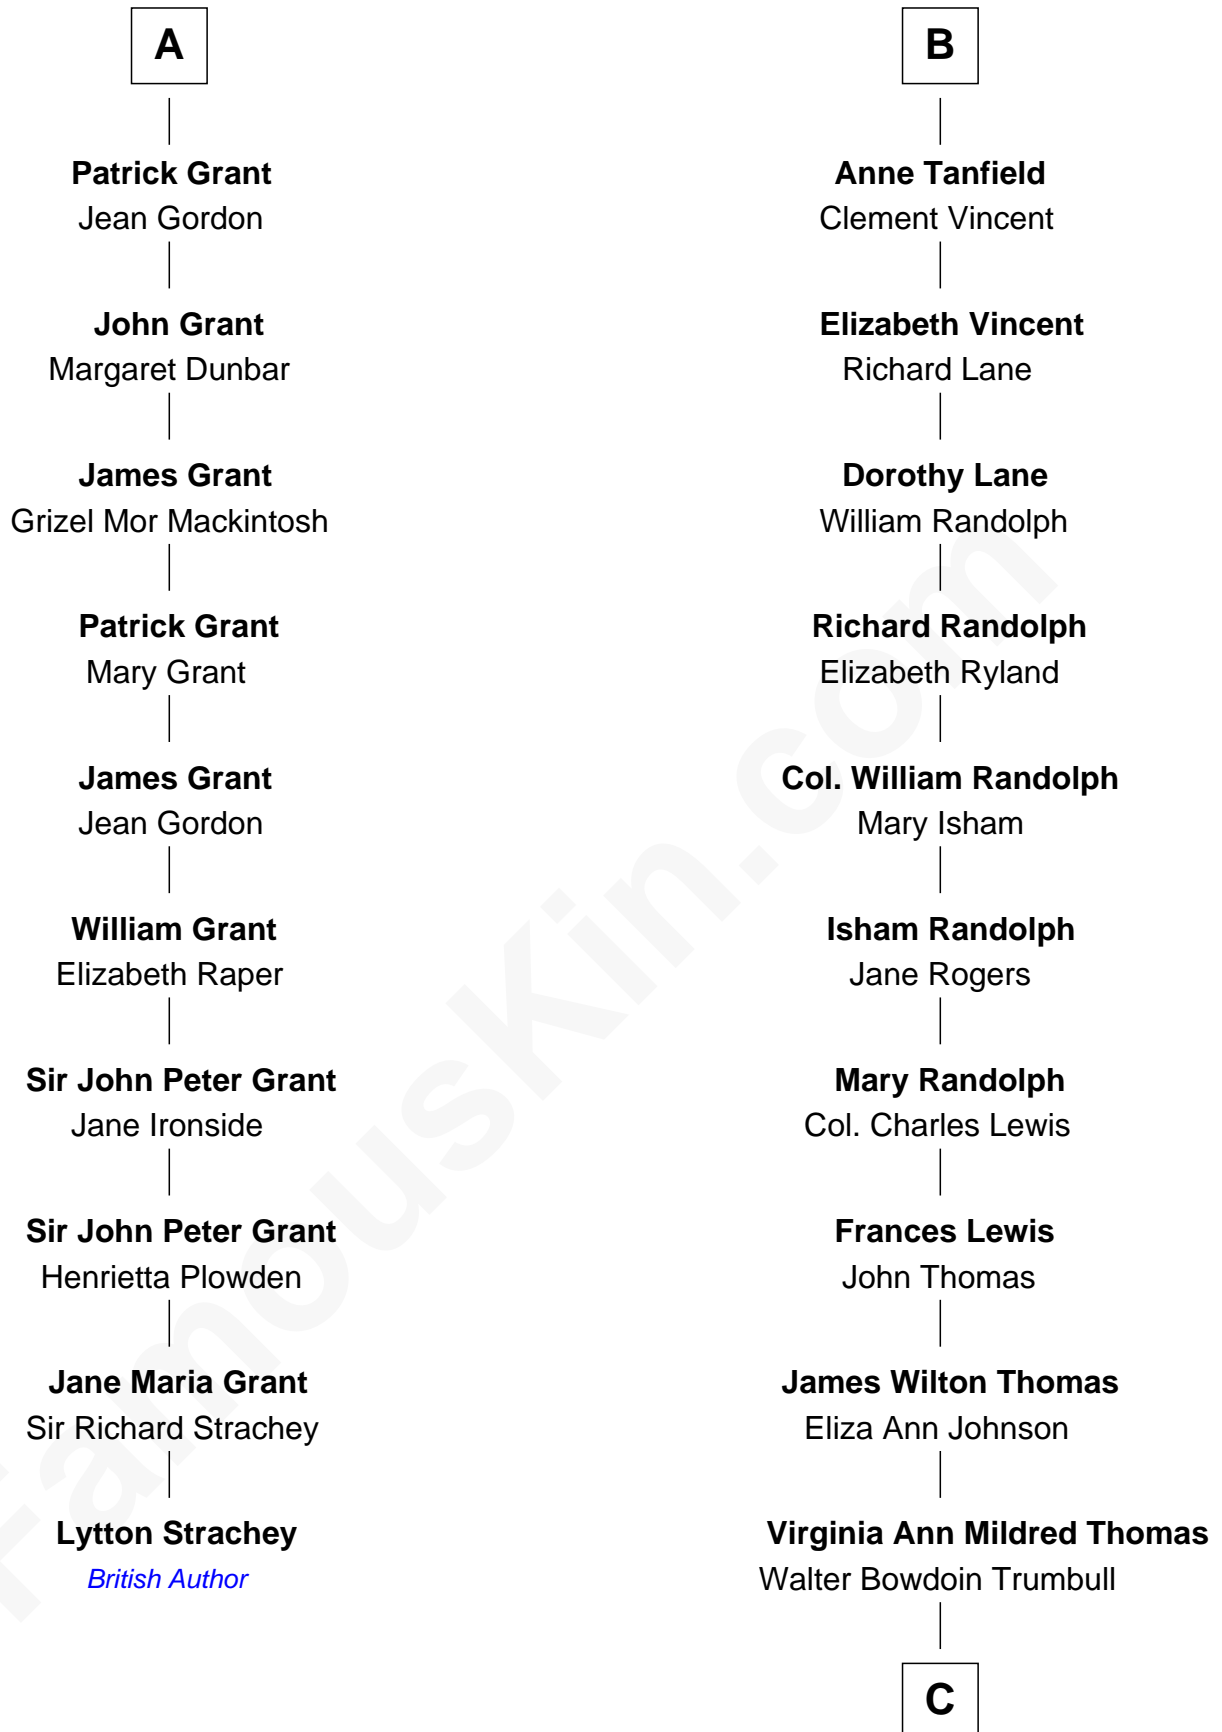

FamousKin.com

Relationship Chart of

Lytton Strachey

Author and Co-Founder of Bloomsbury Group

16th cousin 4 times removed of

Douglas Trumbull

Film Special Effects Pioneer

C

Robert Morris Wilton Trumbull

Emily Shurtleff

Morris Kinnard Trumbull

Alice G. Greer

Donald Edmond Trumbull

Marcia Hunt

Douglas Trumbull

Film Special Effects Pioneer