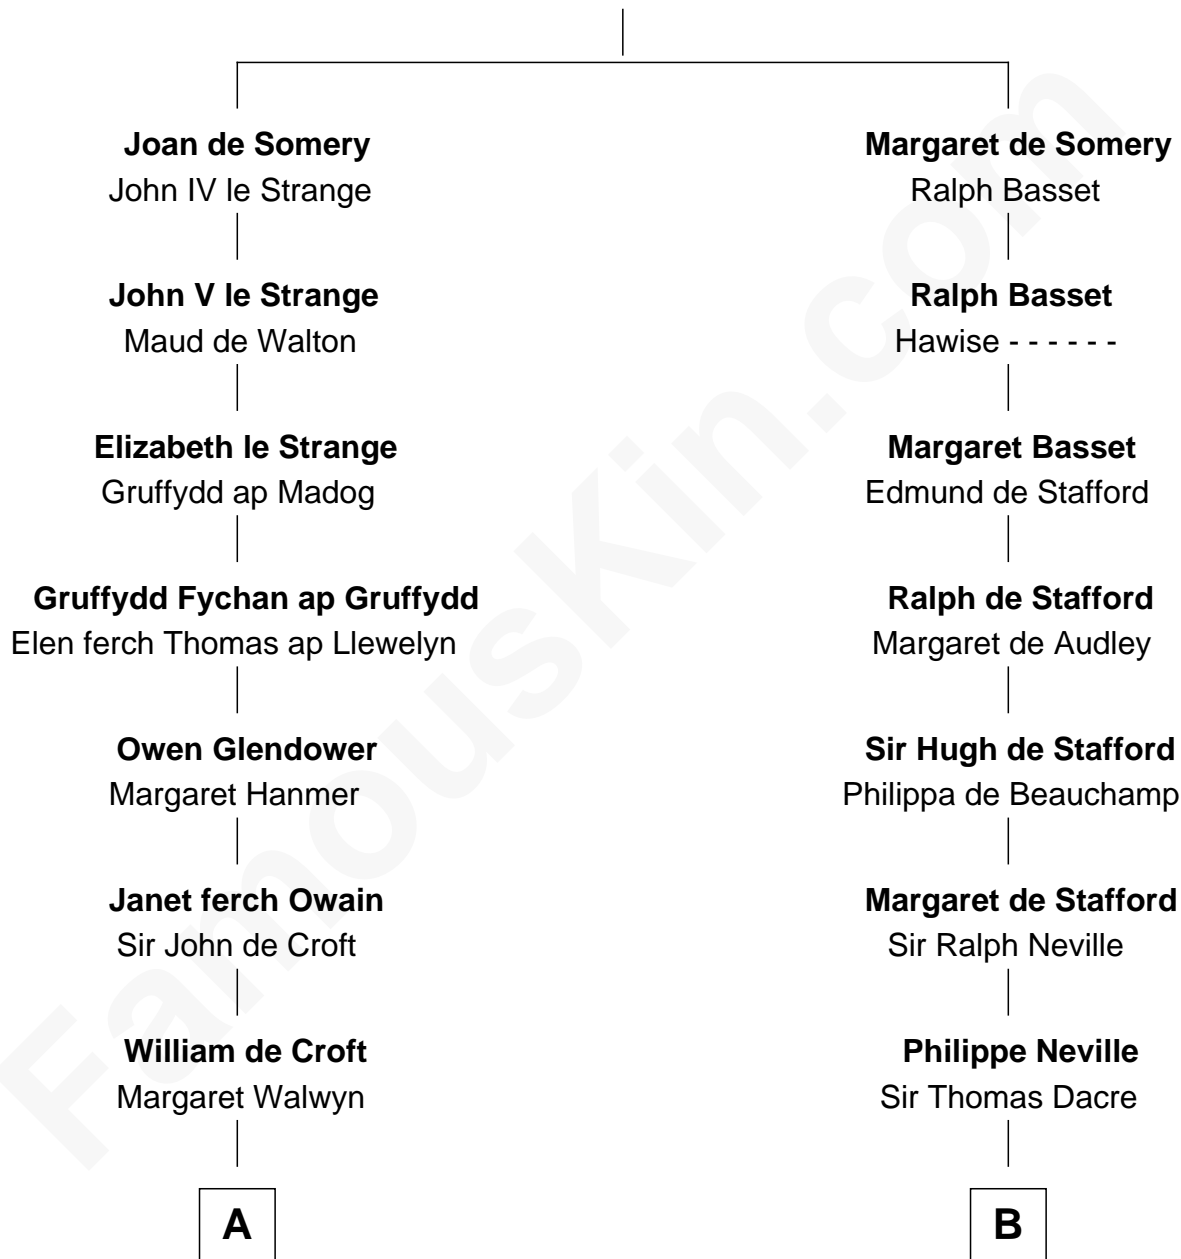

FamousKin.com

Relationship Chart of

Lytton Strachey

Author and Co-Founder of Bloomsbury Group

19th cousin of

Fletcher Christian

Leader of the mutiny on the Bounty

Sir Roger de Somery

Nichole d'Aubenev

C

Edward Strachey
Julia Woodburn Kirkpatrick

Sir Richard Strachey
Jane Maria Grant

Lytton Strachey
British Author

D

Bridget Senhouse
John Christian

Charles Christian
Anne Dixon

Fletcher Christian
Leader of the mutiny on the Bounty

FamousKin.com