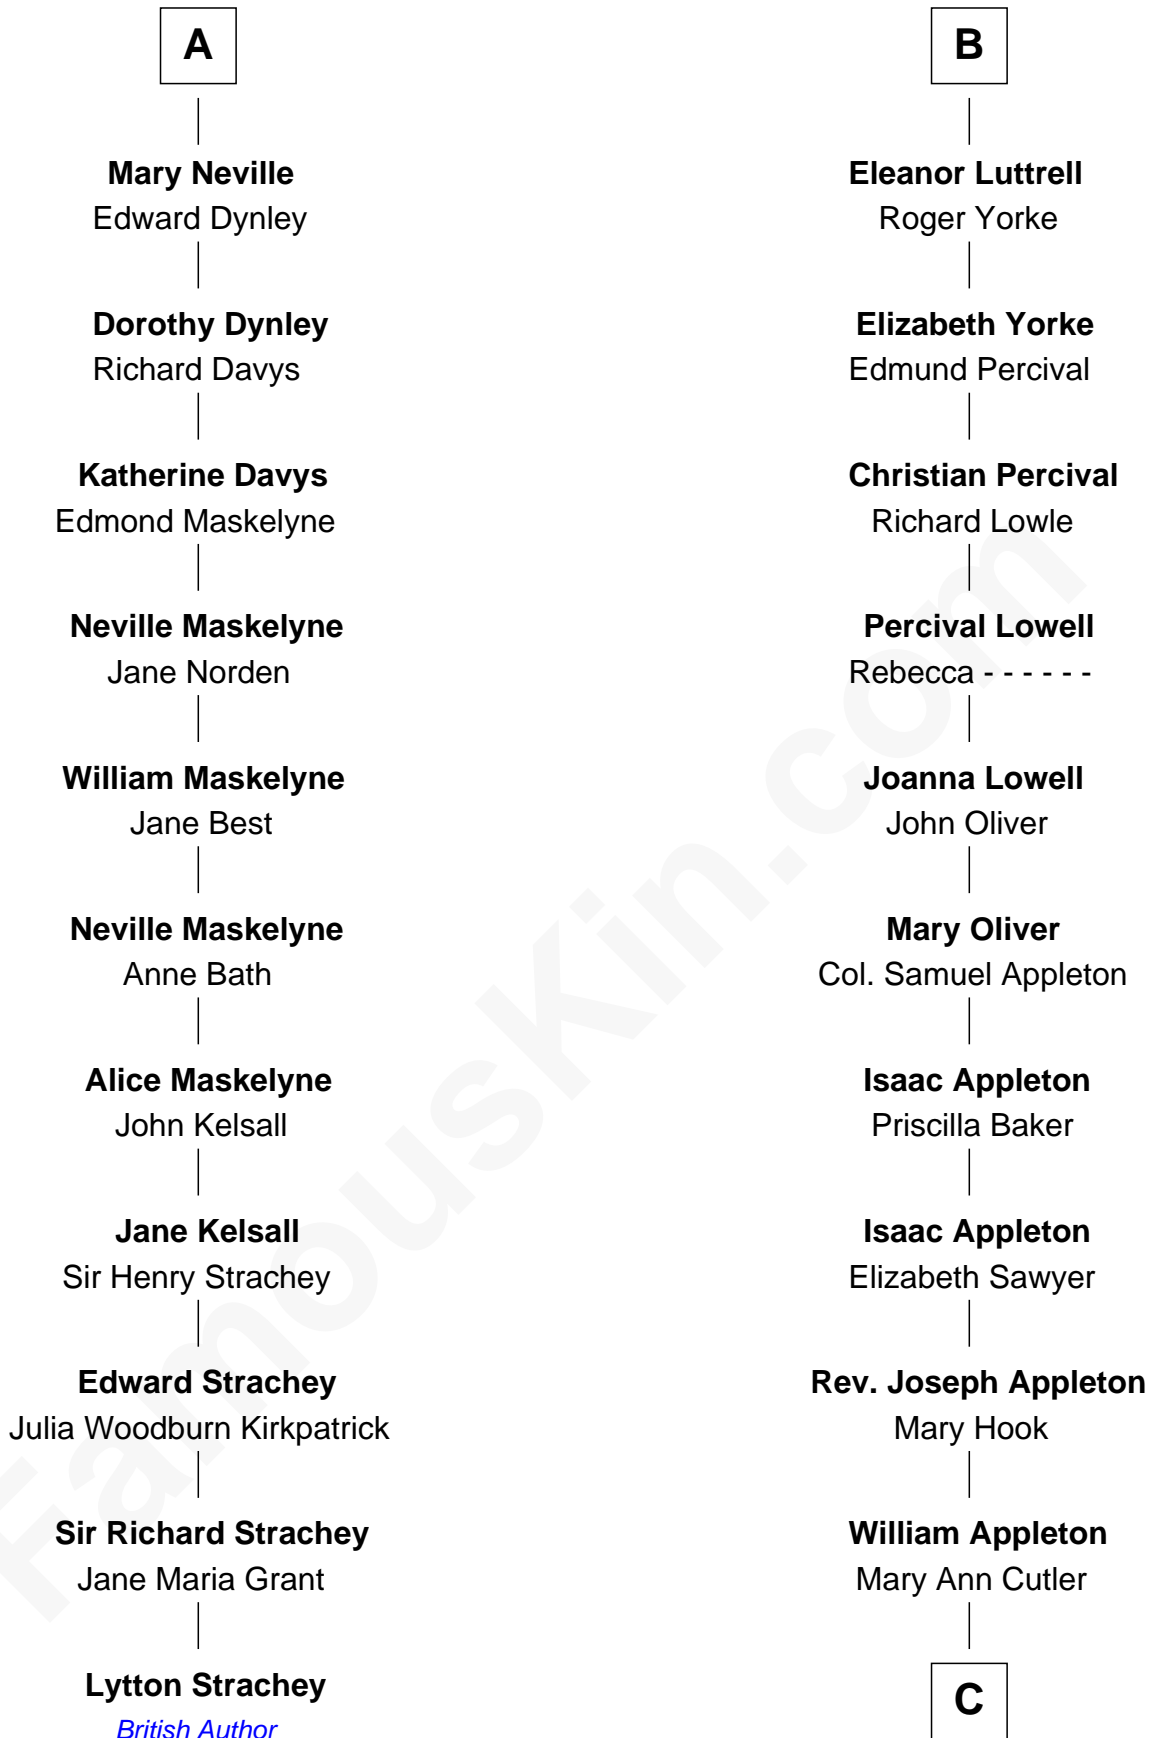

FamousKin.com

Relationship Chart of

Lytton Strachey

Author and Co-Founder of Bloomsbury Group

17th cousin 4 times removed of

Jennifer Coolidge

TV and Movie Actress

C

Sarah Elizabeth Appleton

Amos Adams Lawrence

Hetty Sullivan Lawrence

Frederic Cunningham

Susannah Cunningham

John Templeman Coolidge

Paul Constant Coolidge

Gretchen Ann Knauff