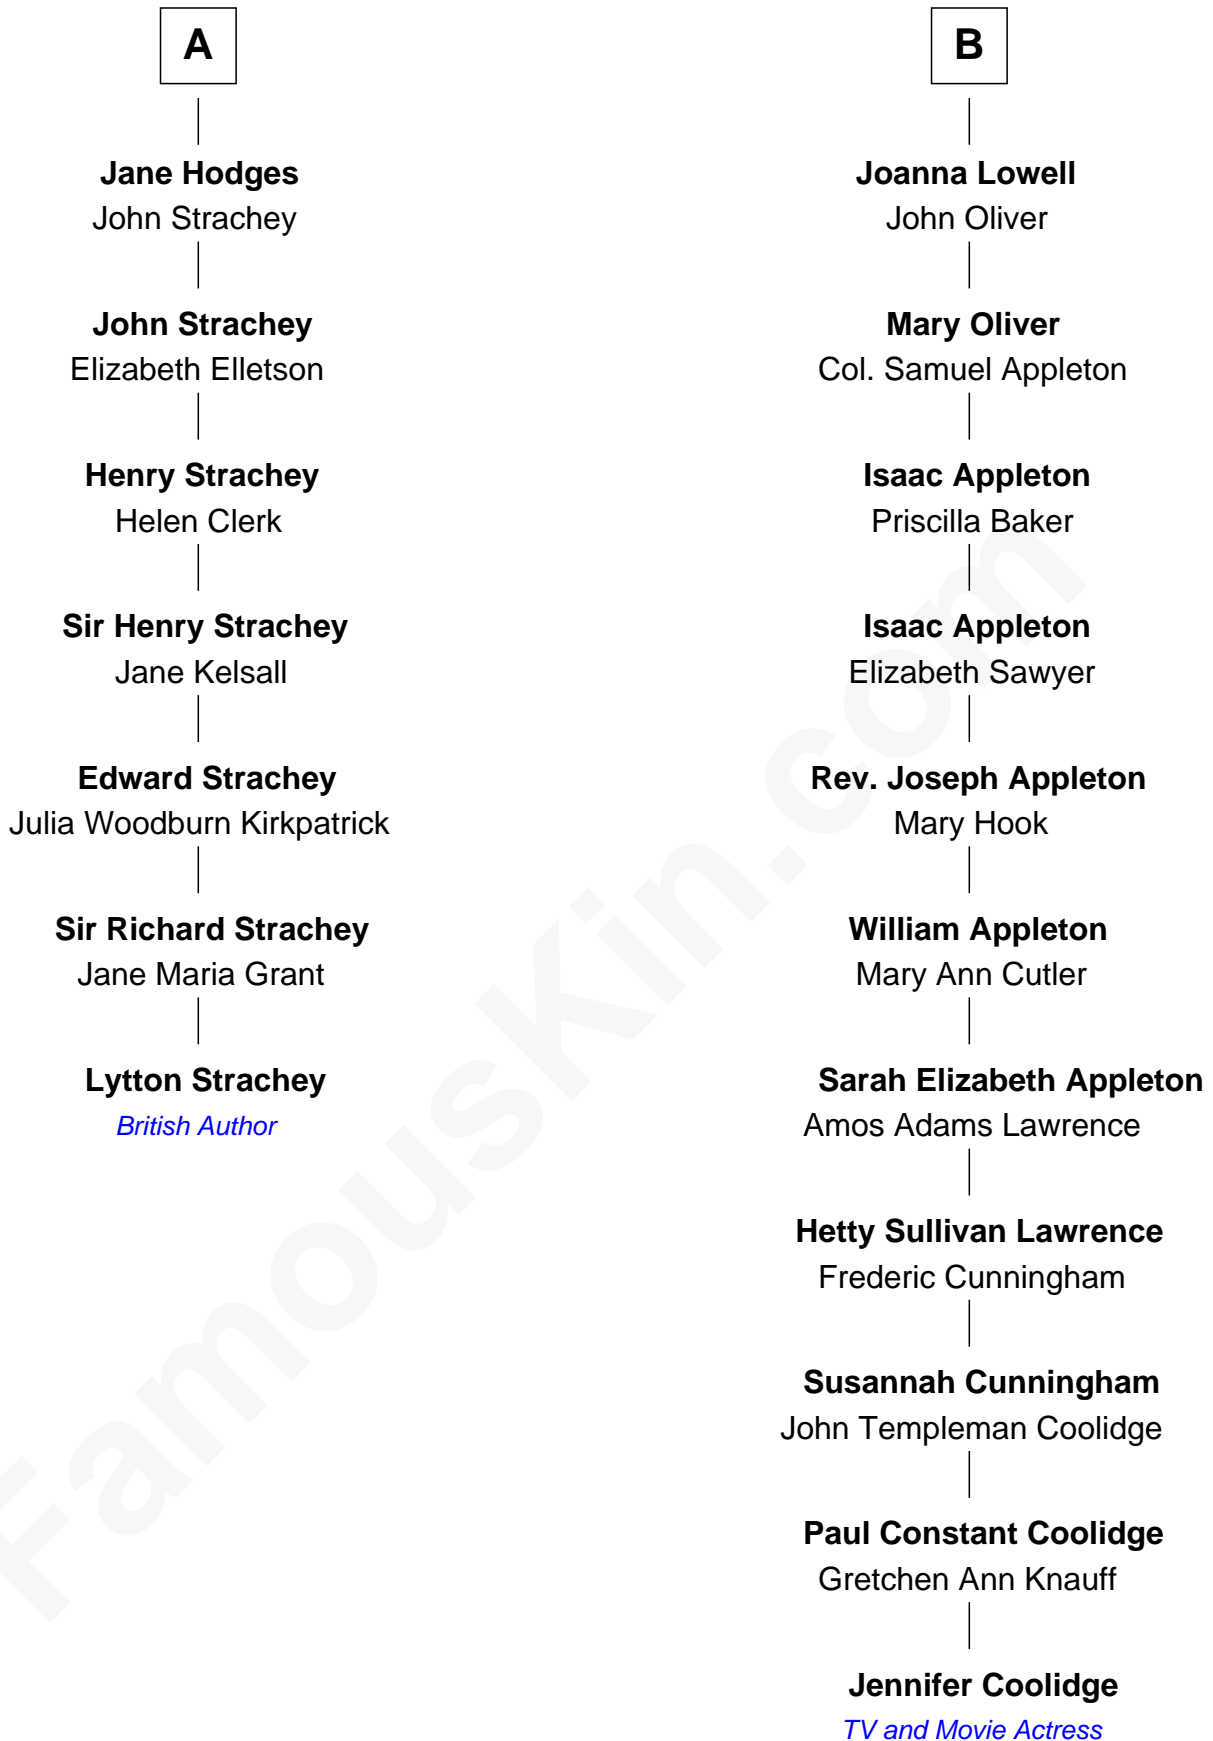

FamousKin.com

Relationship Chart of

Lytton Strachey

Author and Co-Founder of Bloomsbury Group

13th cousin 4 times removed of

Jennifer Coolidge
TV and Movie Actress

Sir Walter Hungerford
Katherine Peverell

Jennifer Coolidge photo by [kporangehat](#) (CC BY-SA 3.0)