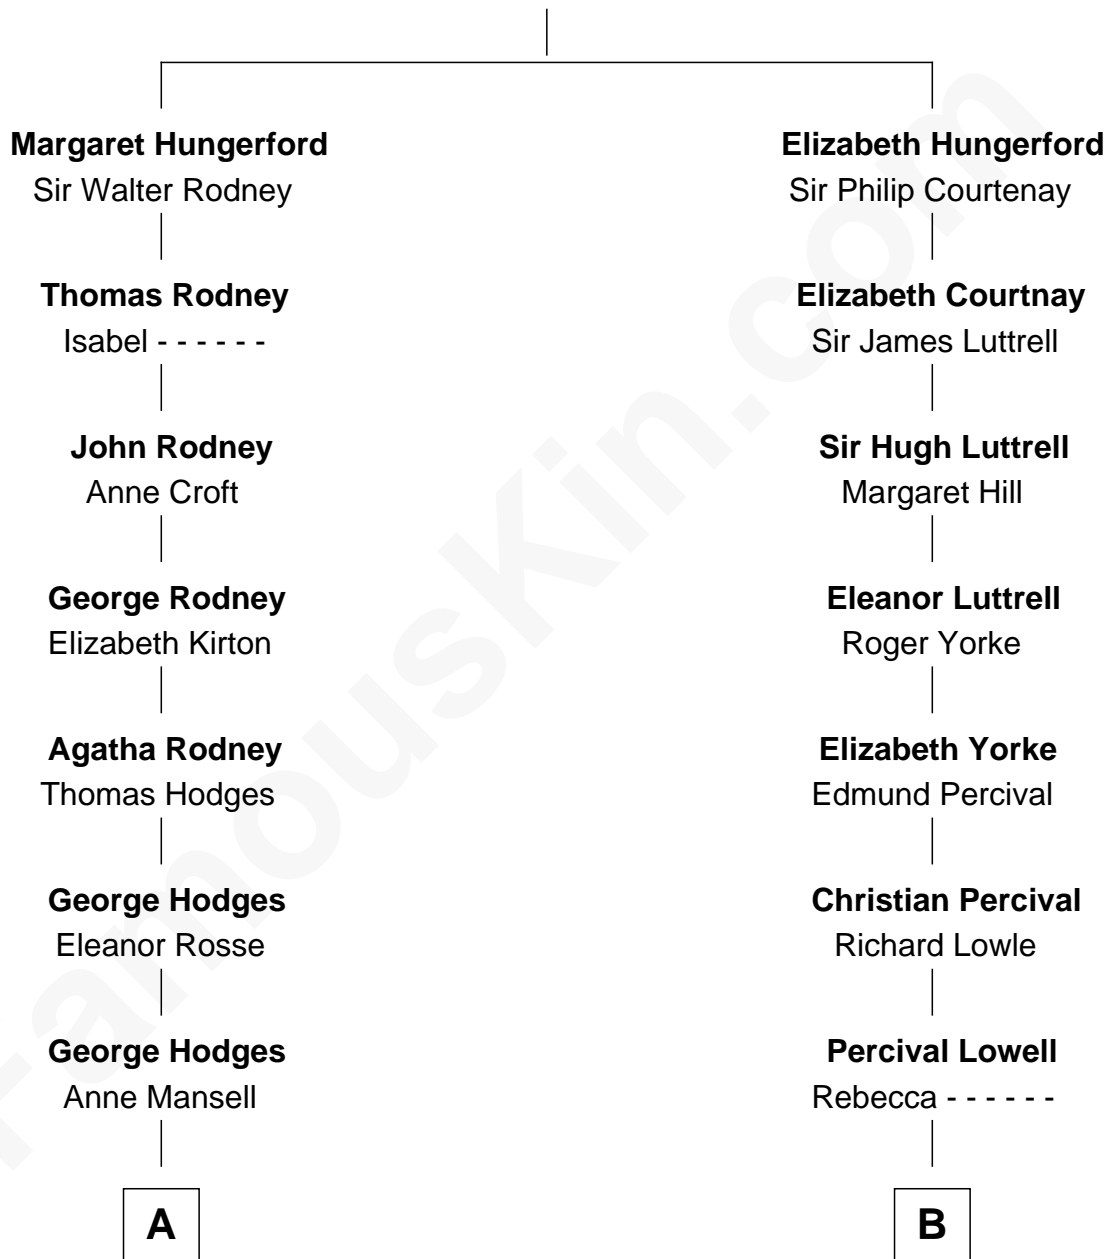

FamousKin.com

Relationship Chart of

Lytton Strachey

Author and Co-Founder of Bloomsbury Group

13th cousin 4 times removed of

Jennifer Coolidge
TV and Movie Actress

Sir Walter Hungerford
Katherine Peverell

Jennifer Coolidge photo by [kporangehat](#) (CC BY-SA 3.0)