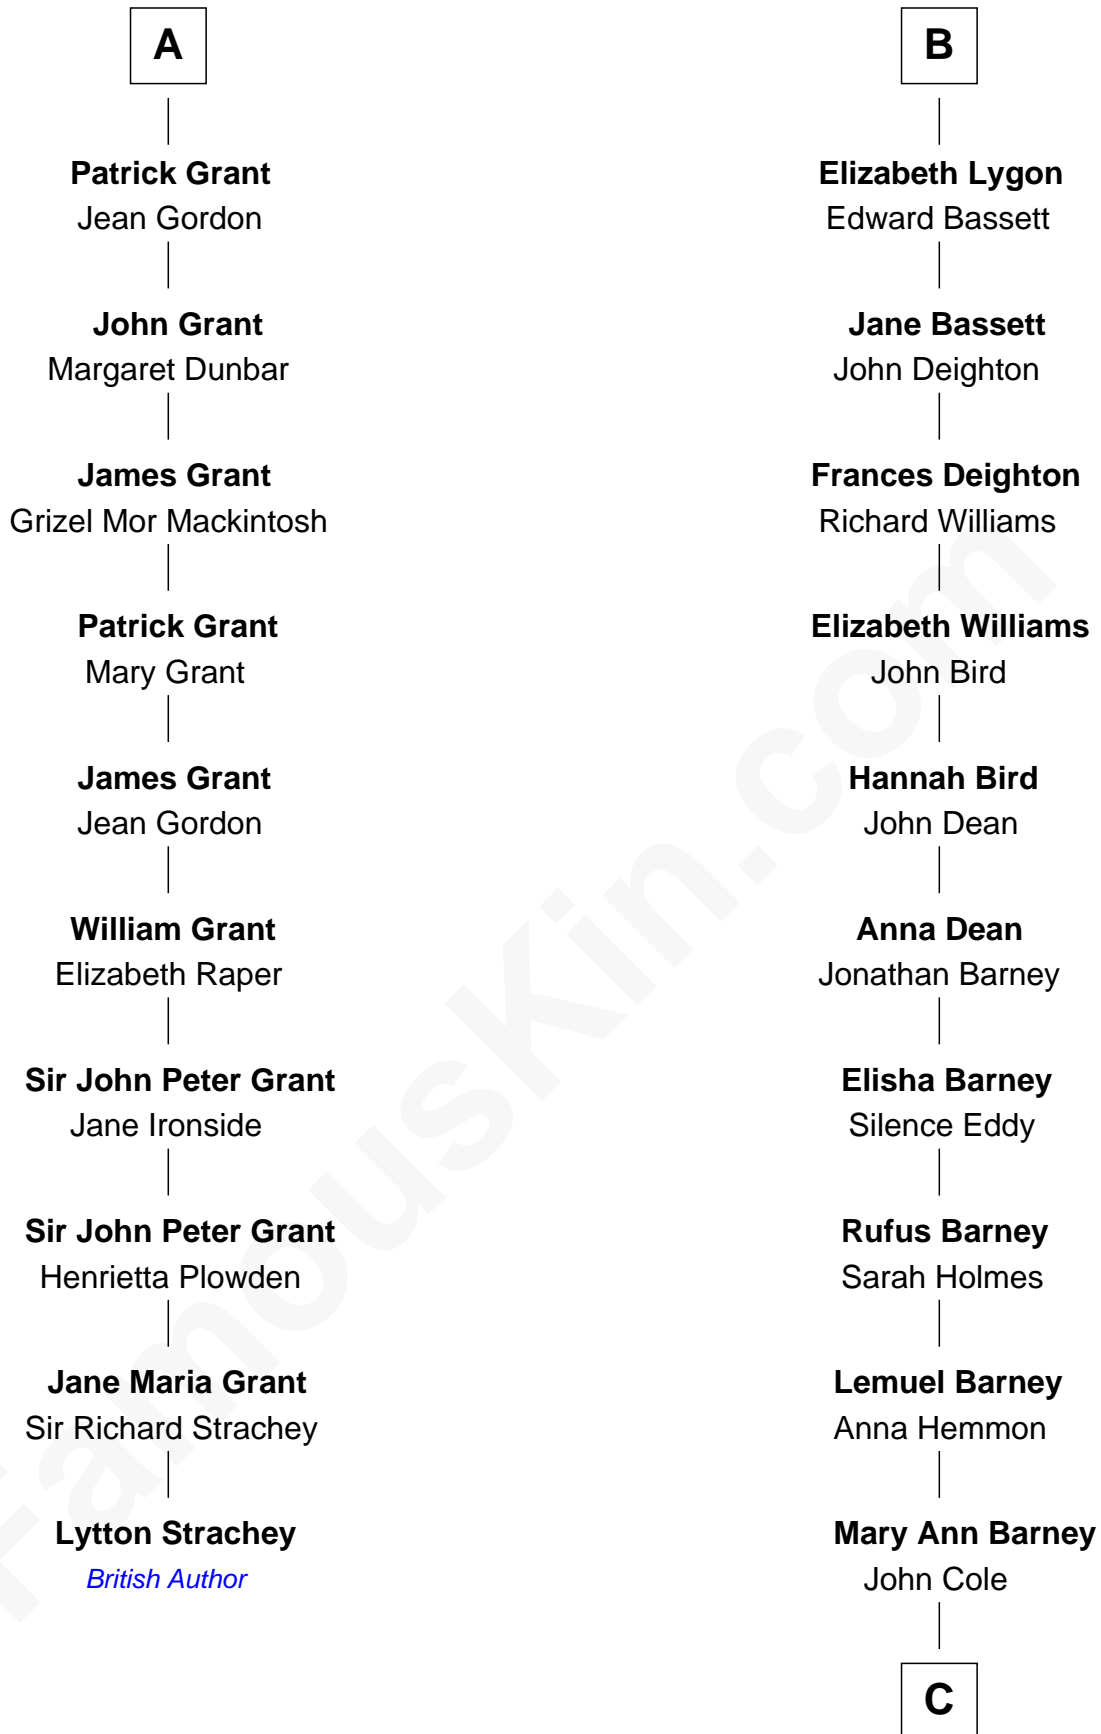

FamousKin.com

Relationship Chart of

Lytton Strachey

Author and Co-Founder of Bloomsbury Group

16th cousin 5 times removed of

Michael Lookinland

TV Actor

C

Rufus Lemuel Cole

Matilda M. Hall

Nellie M. Cole

John Andrew Lookinland

Orrin Paul Lookinland

Madeline Tait

Paul Russell Lookinland

Karen Ruth McKinney