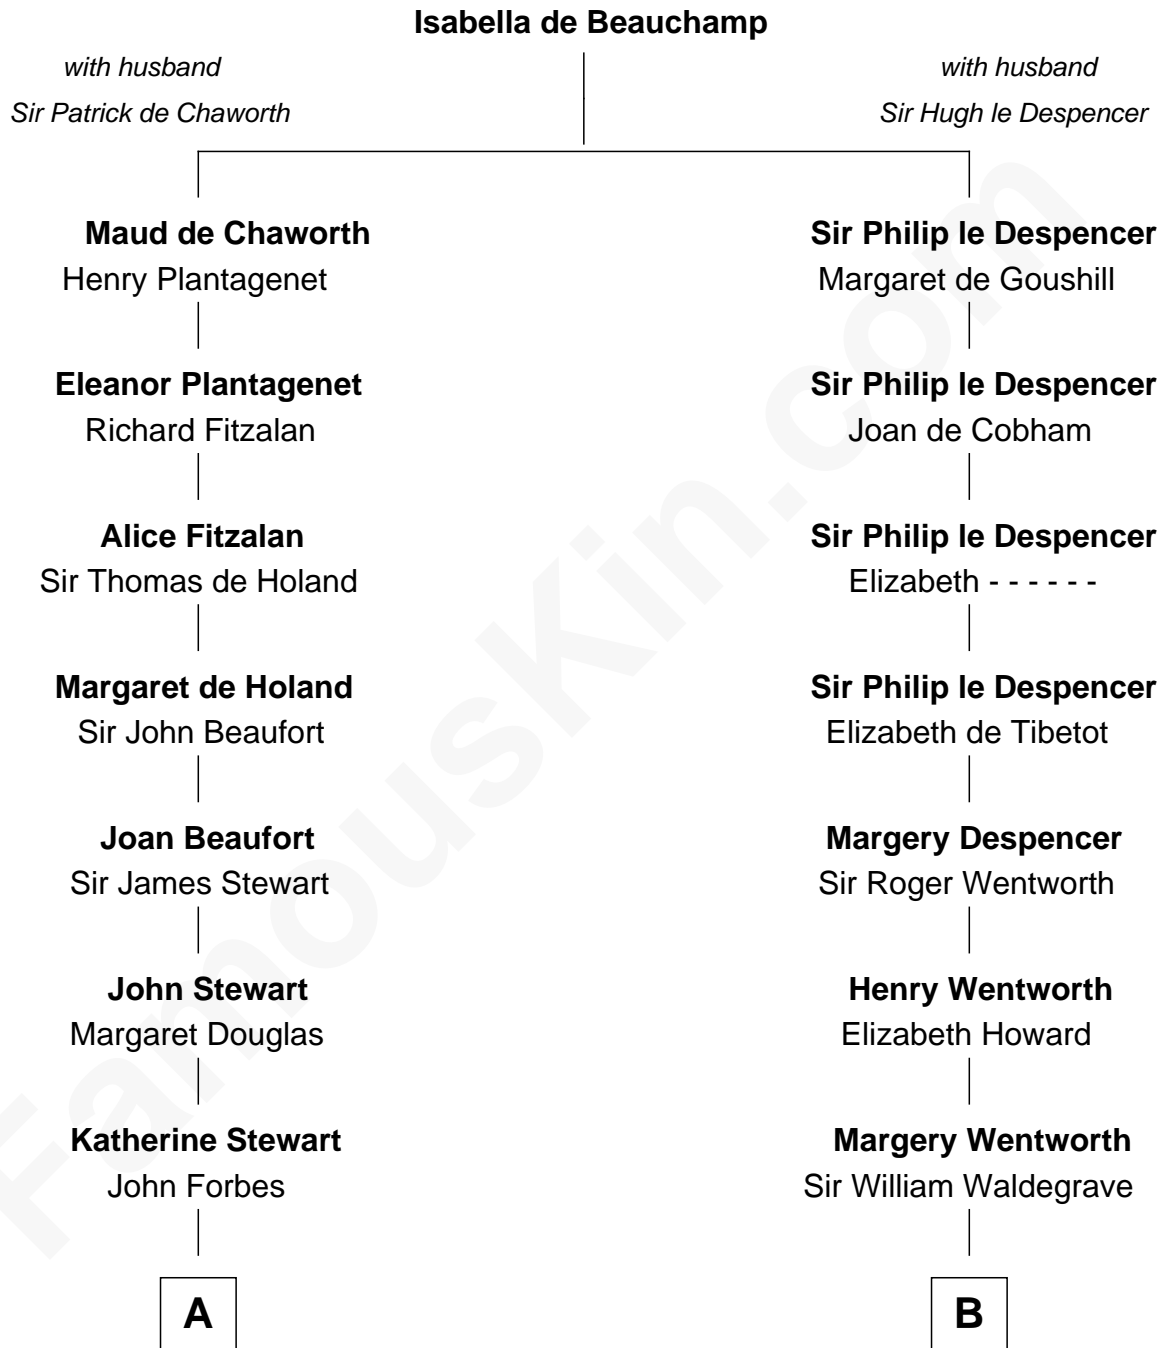

FamousKin.com

Relationship Chart of

Lytton Strachey

Author and Co-Founder of Bloomsbury Group

18th cousin 3 times removed of

Bob Moore

Co-Founder, Bob's Red Mill

C

Jane Maria Grant
Sir Richard Strachey

Lytton Strachey
British Author

D

Morris Fox
Sarah A. Smith

Violette Fox
Daniel Francis Learnard

Clinton Morris Learnard
Gertrude Maud Yost

Doris Dell Learnard
Kenneth Earl Moore

Bob Moore
Co-Founder, Bob's Red Mill