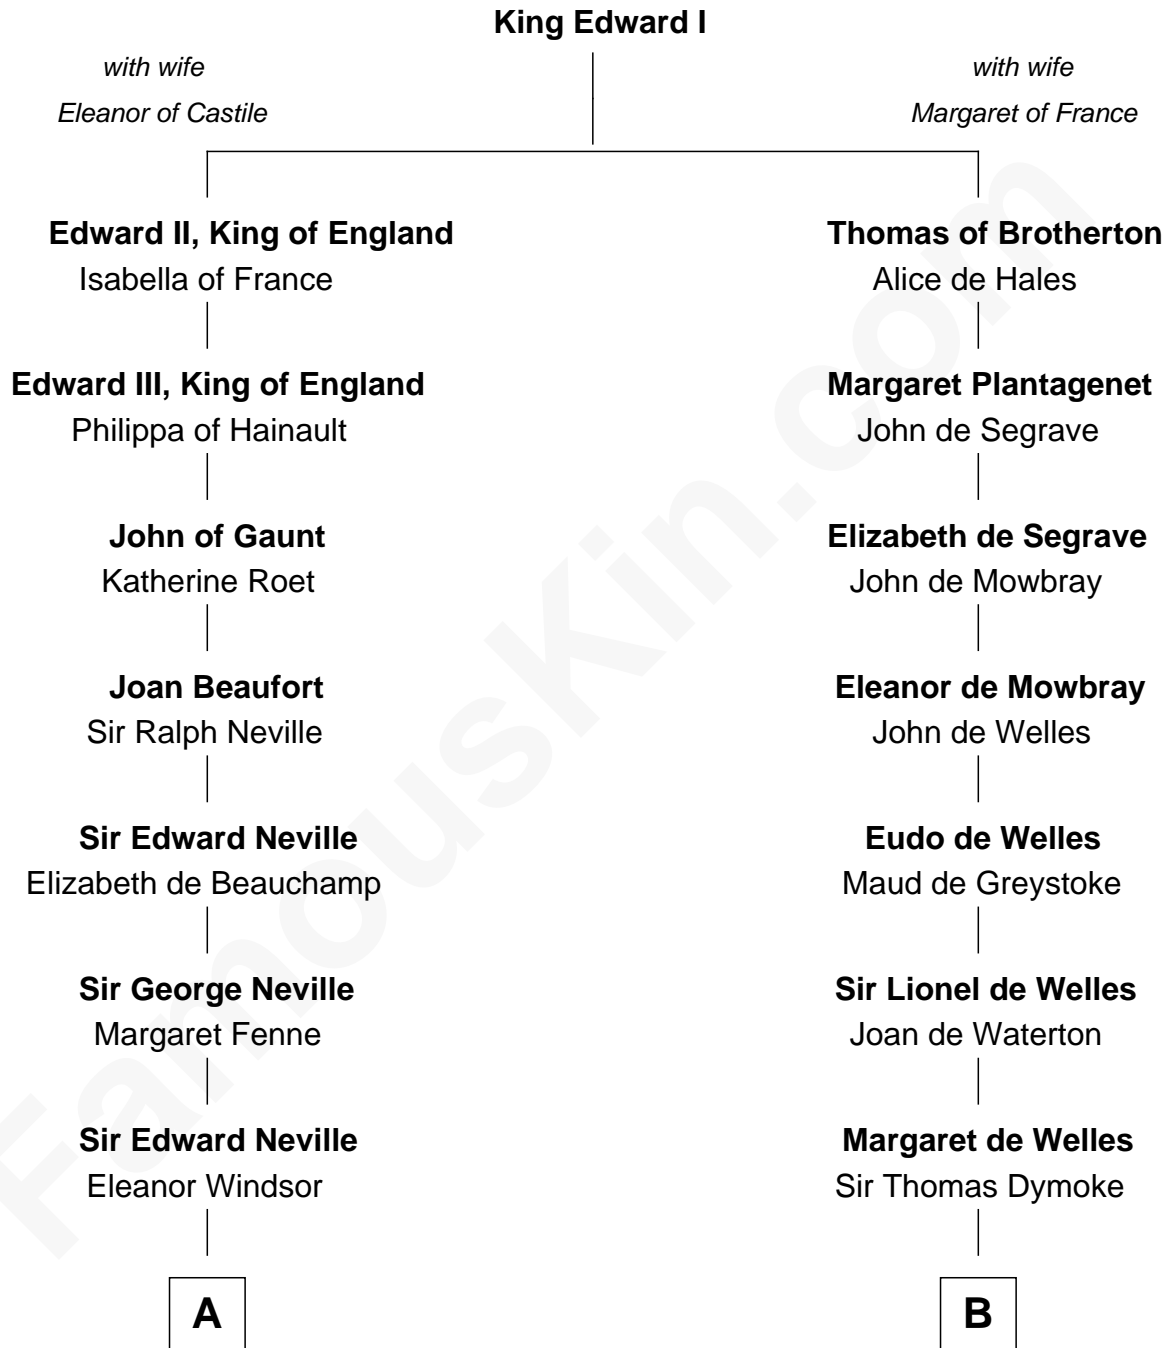

FamousKin.com

Relationship Chart of

Lytton Strachey

Author and Co-Founder of Bloomsbury Group

17th cousin 3 times removed of

Robert Frost

Poet and Playwright

C