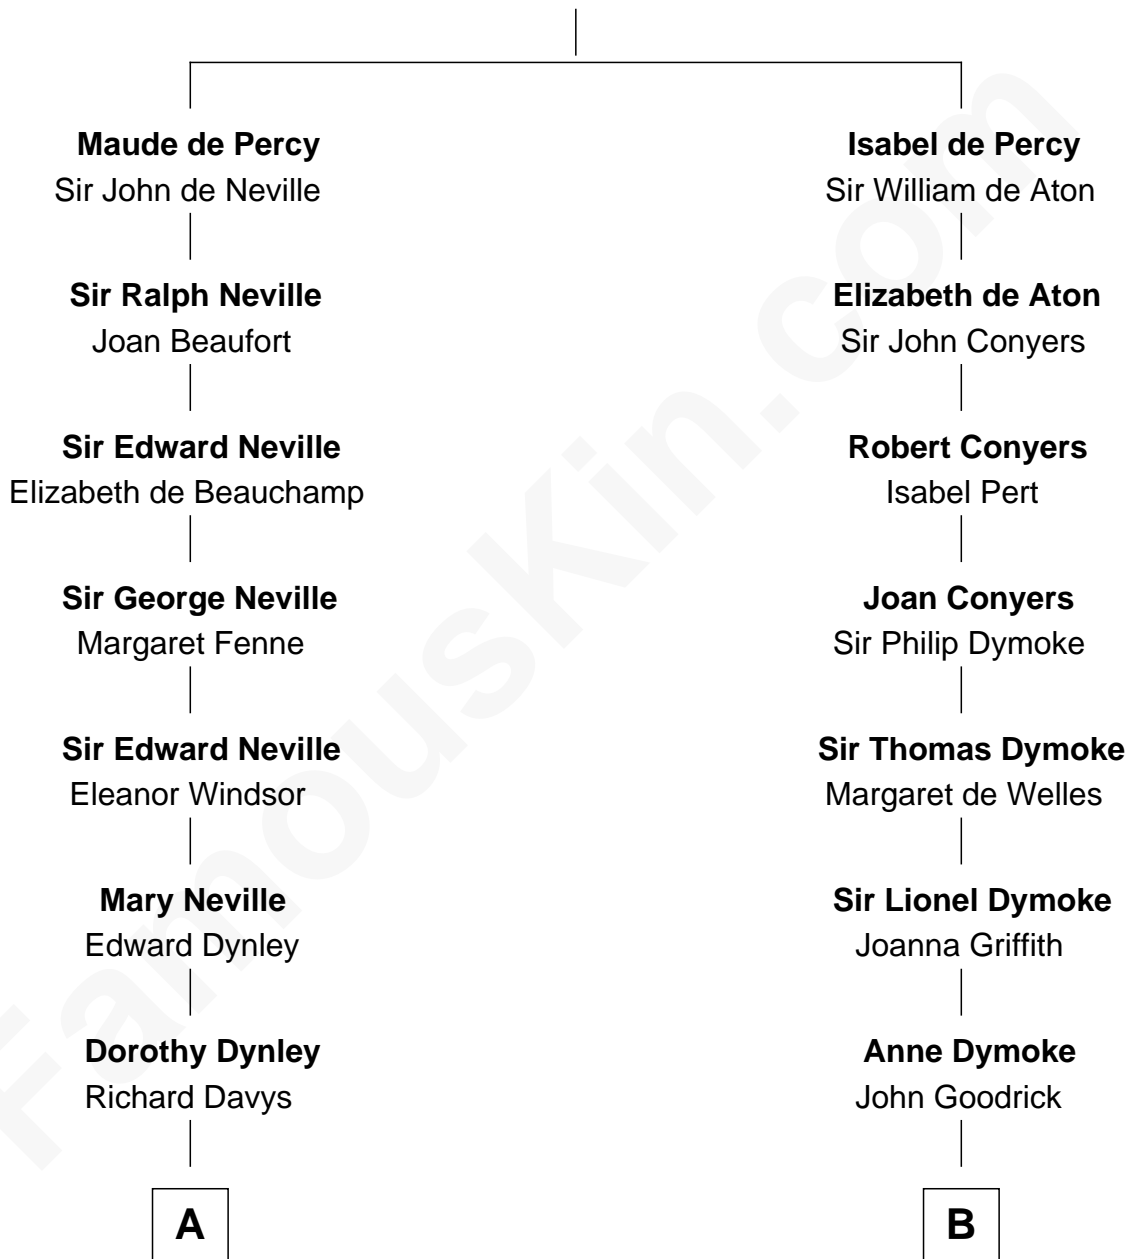

Robert Frost

Poet and Playwright

Sir Henry de Percy

Idoine de Clifford