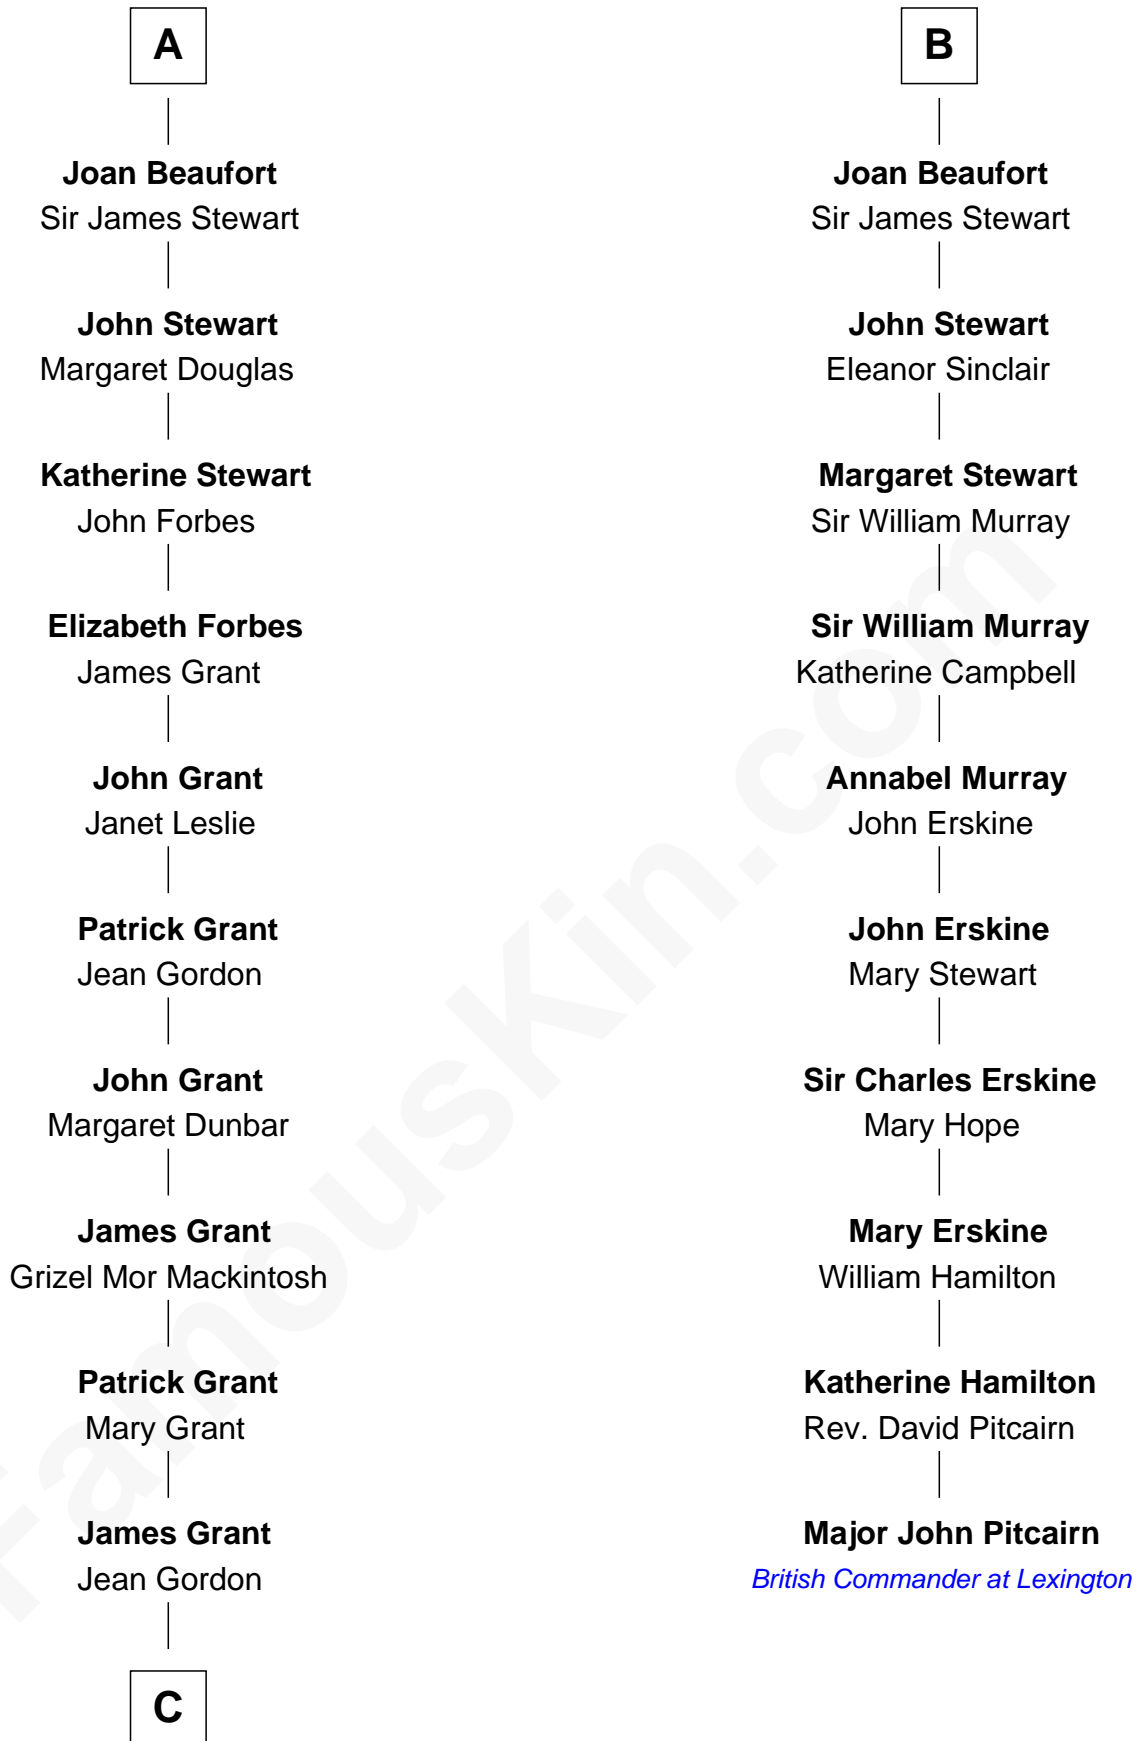

### Major John Pitcairn

British Commander at Battle of Lexington

**Sir Geoffrey FitzPiers**

Aveline de Clare

**C**

**William Grant**  
Elizabeth Raper

**Sir John Peter Grant**  
Jane Ironside

**Sir John Peter Grant**  
Henrietta Plowden