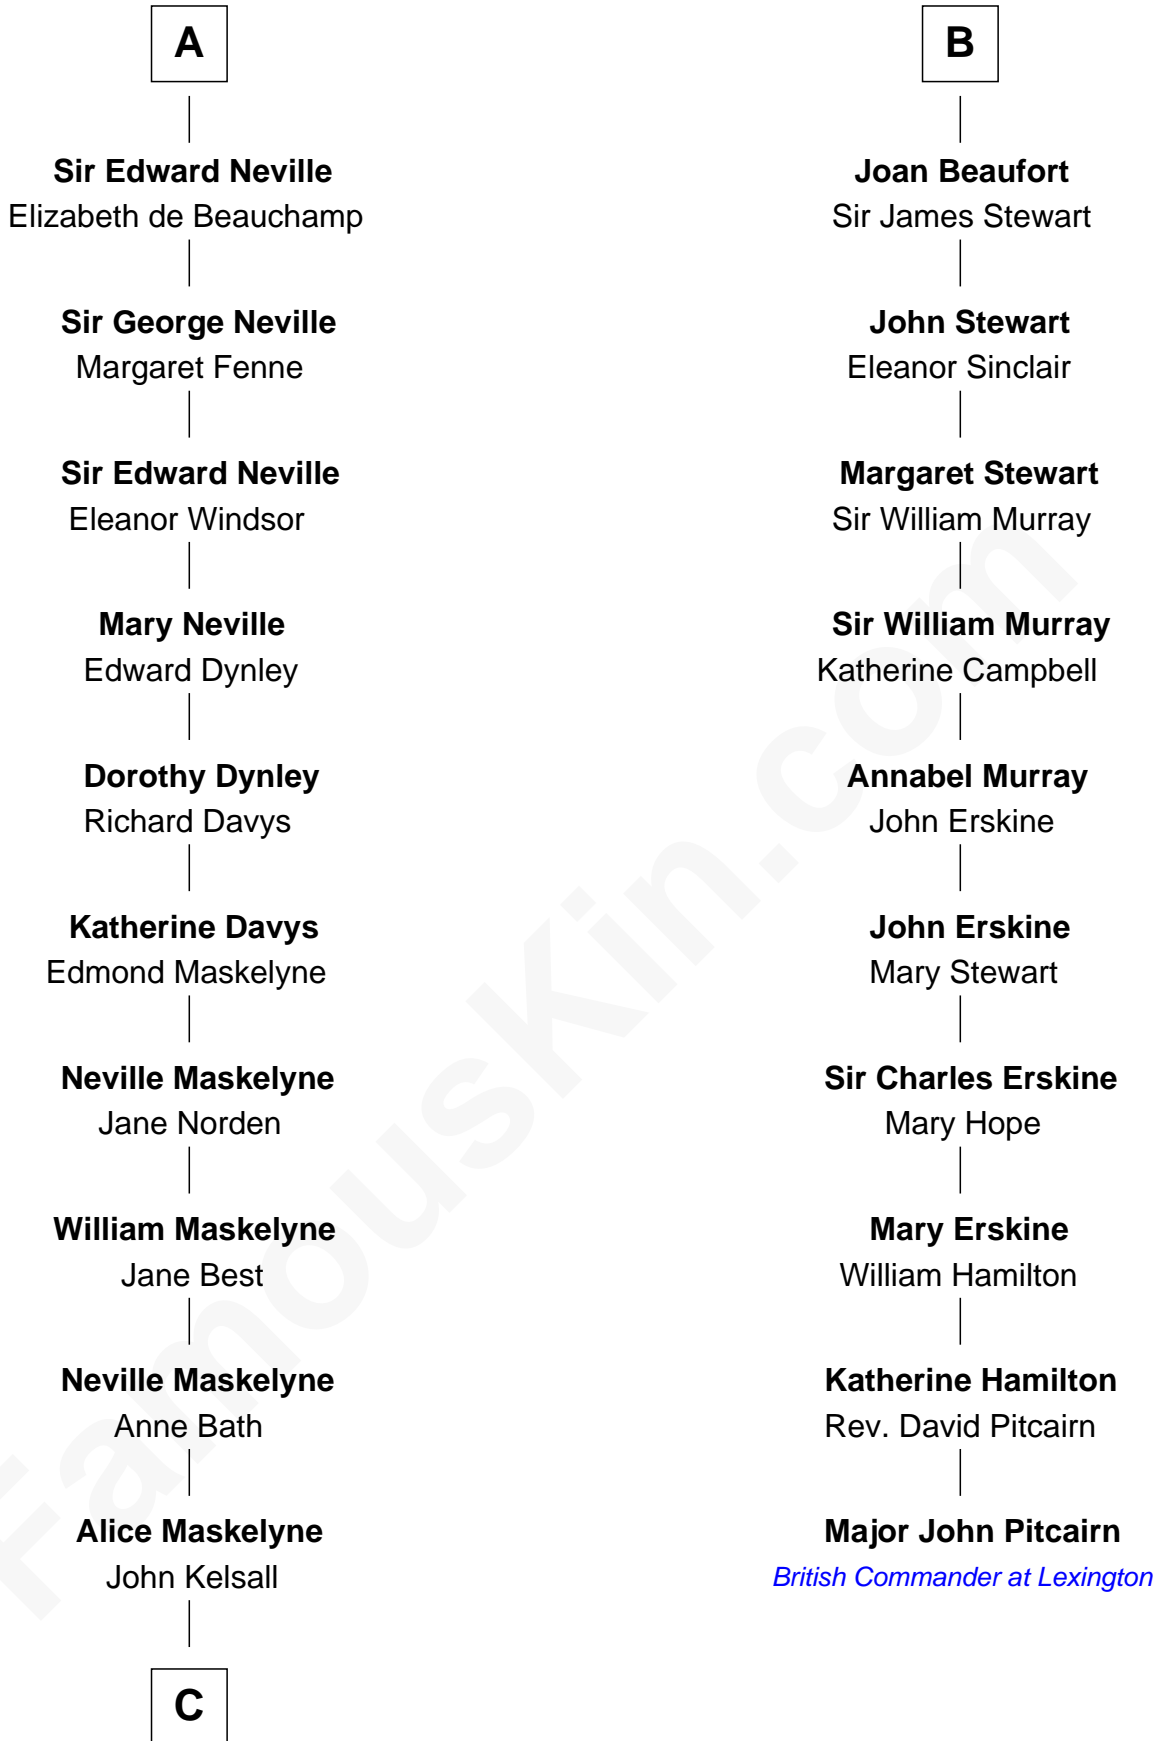

FamousKin.com

Relationship Chart of Lytton Strachey

Author and Co-Founder of Bloomsbury Group

16th cousin 4 times removed of

Major John Pitcairn

British Commander at Battle of Lexington

C

—
Jane Kelsall

Sir Henry Strachey

—
Edward Strachey

Julia Woodburn Kirkpatrick

—
Sir Richard Strachey

Jane Maria Grant

—
Lytton Strachey

British Author

FamousKin.com