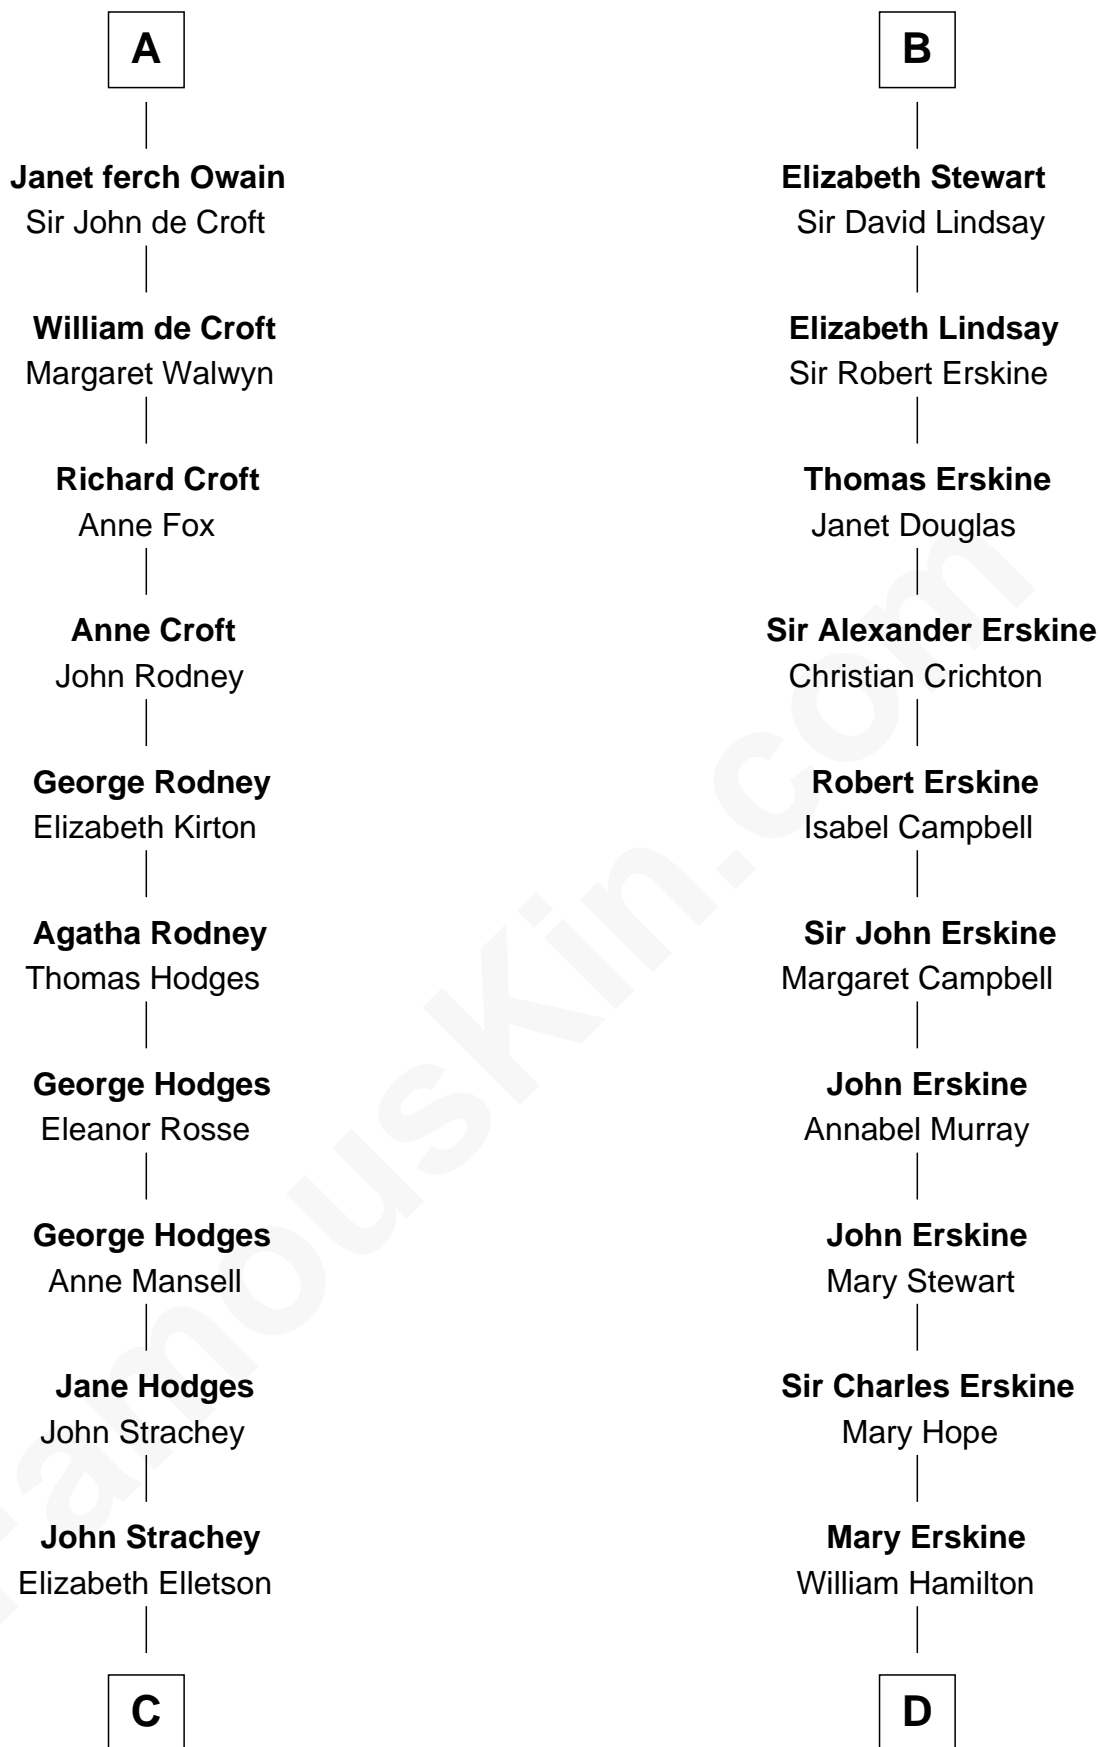

FamousKin.com

Relationship Chart of

Lytton Strachey

Author and Co-Founder of Bloomsbury Group

18th cousin 3 times removed of

Major John Pitcairn

British Commander at Battle of Lexington

Bertrade de Montfort

Hugh de Kevelioc

C

Henry Strachey

Helen Clerk

Sir Henry Strachey

Jane Kelsall

Edward Strachey

Julia Woodburn Kirkpatrick