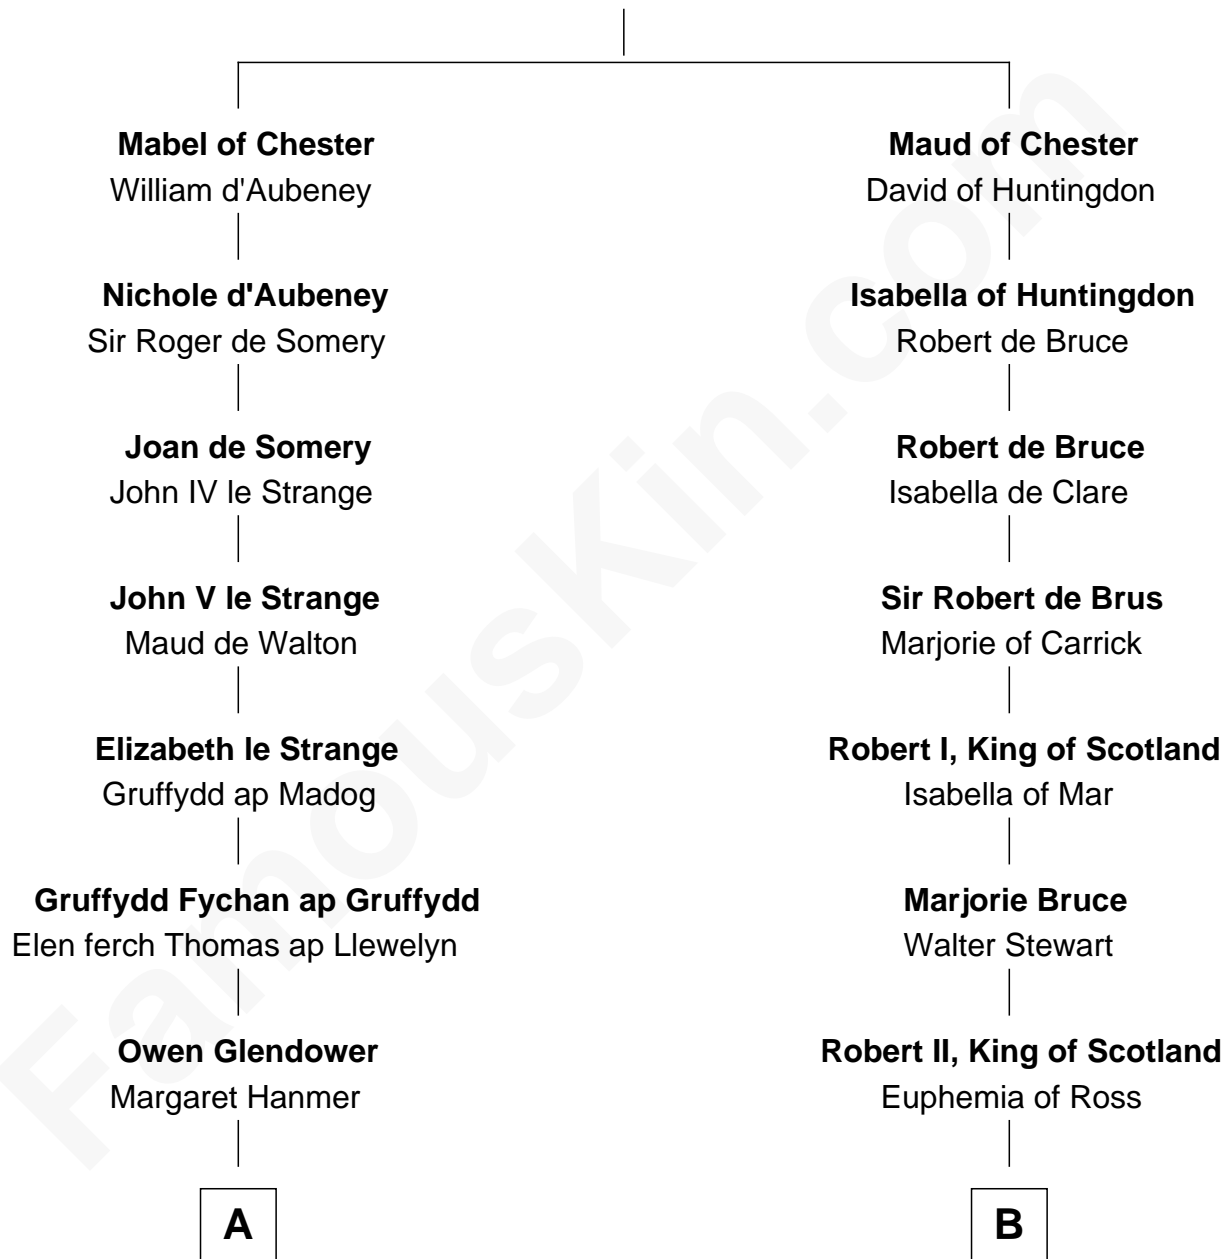

FamousKin.com

Relationship Chart of

Lytton Strachey

Author and Co-Founder of Bloomsbury Group

18th cousin 3 times removed of

Major John Pitcairn

British Commander at Battle of Lexington

Bertrade de Montfort

Hugh de Kevelioc

C

Henry Strachey

Helen Clerk

Sir Henry Strachey

Jane Kelsall

Edward Strachey

Julia Woodburn Kirkpatrick