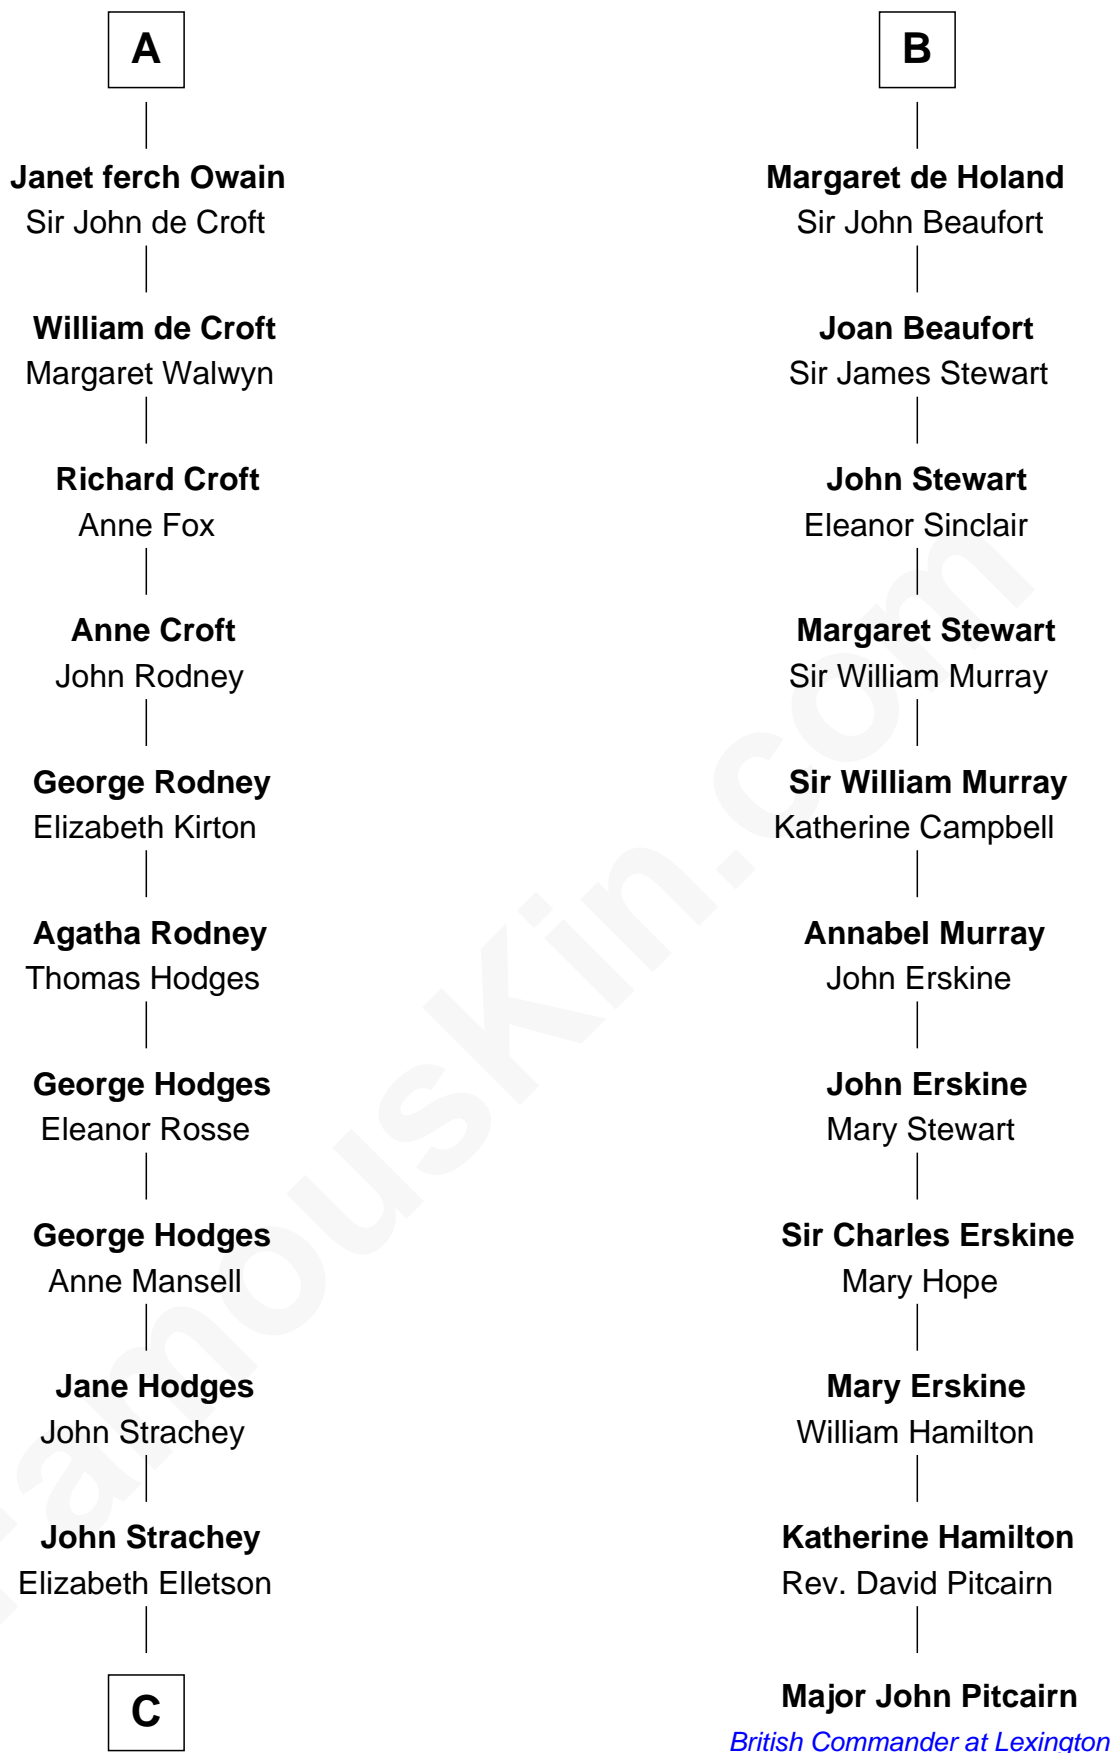

FamousKin.com

Relationship Chart of Lytton Strachey

Author and Co-Founder of Bloomsbury Group

17th cousin 4 times removed of

Major John Pitcairn

British Commander at Battle of Lexington

C

Henry Strachey

Helen Clerk

Sir Henry Strachey

Jane Kelsall

Edward Strachey

Julia Woodburn Kirkpatrick

Sir Richard Strachey

Jane Maria Grant

Lytton Strachey