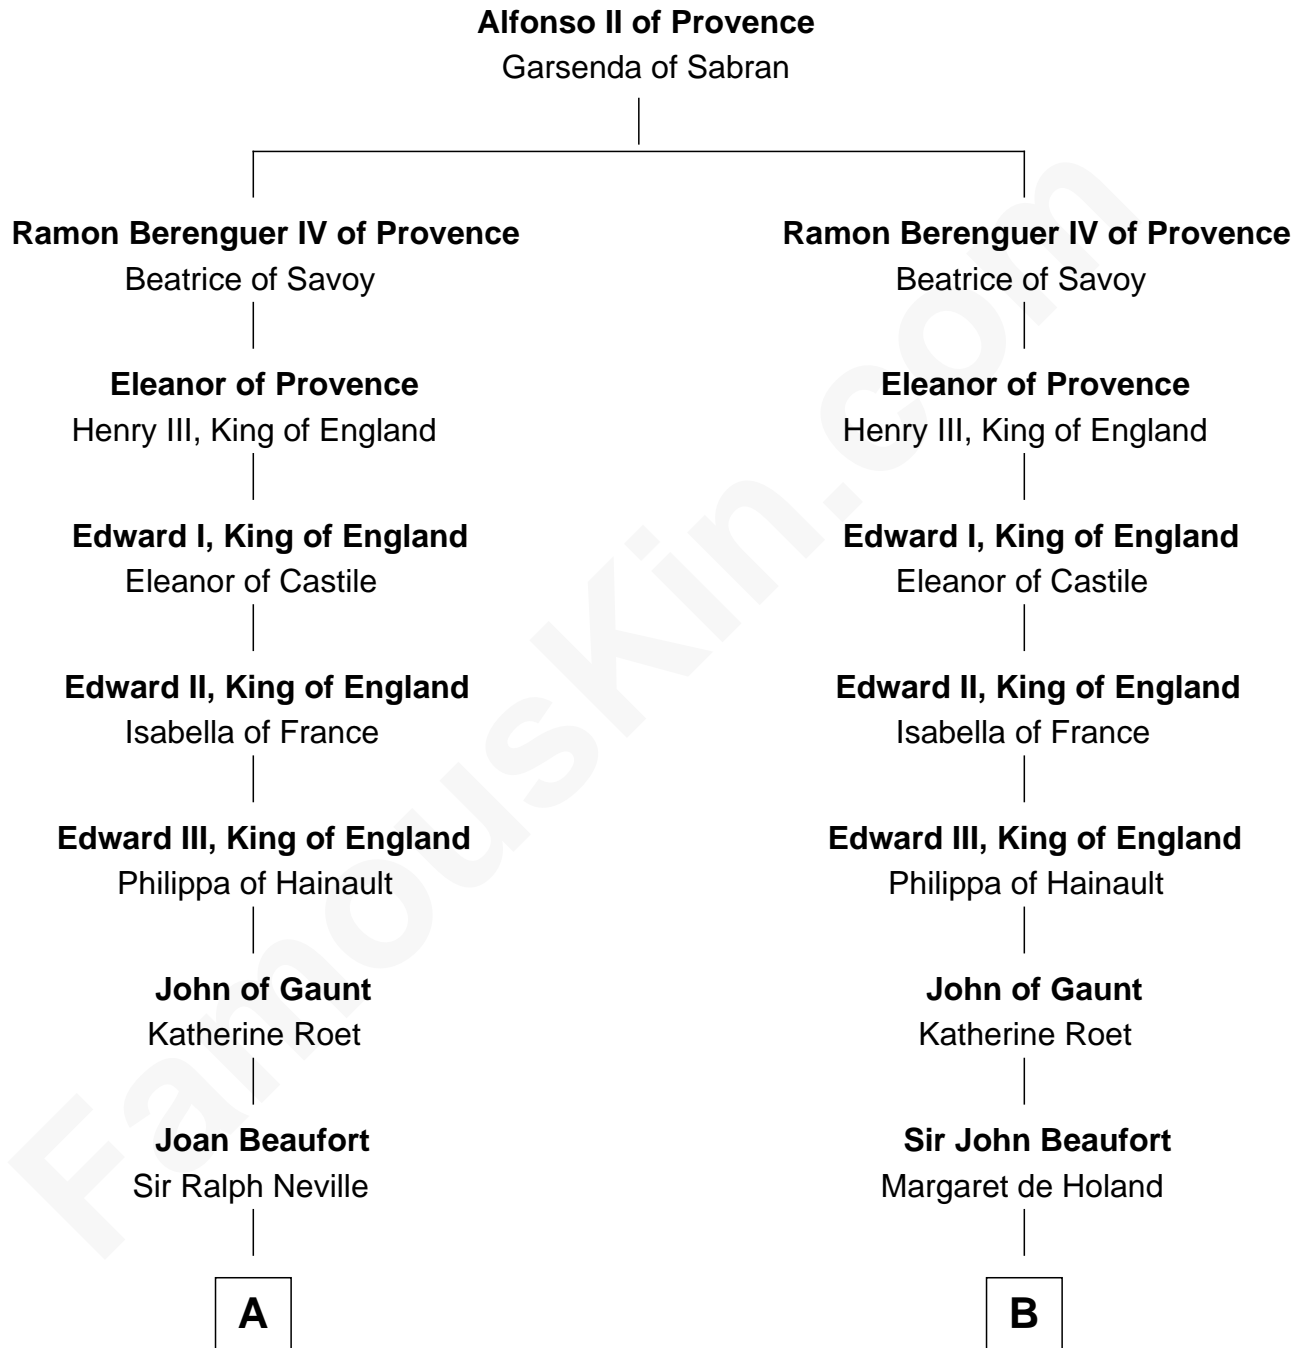

FamousKin.com

Relationship Chart of

Lytton Strachey

Author and Co-Founder of Bloomsbury Group

16th cousin 4 times removed of

Major John Pitcairn

British Commander at Battle of Lexington

C

—
Jane Kelsall

Sir Henry Strachey

—
Edward Strachey

Julia Woodburn Kirkpatrick

—
Sir Richard Strachey

Jane Maria Grant

—
Lytton Strachey

British Author