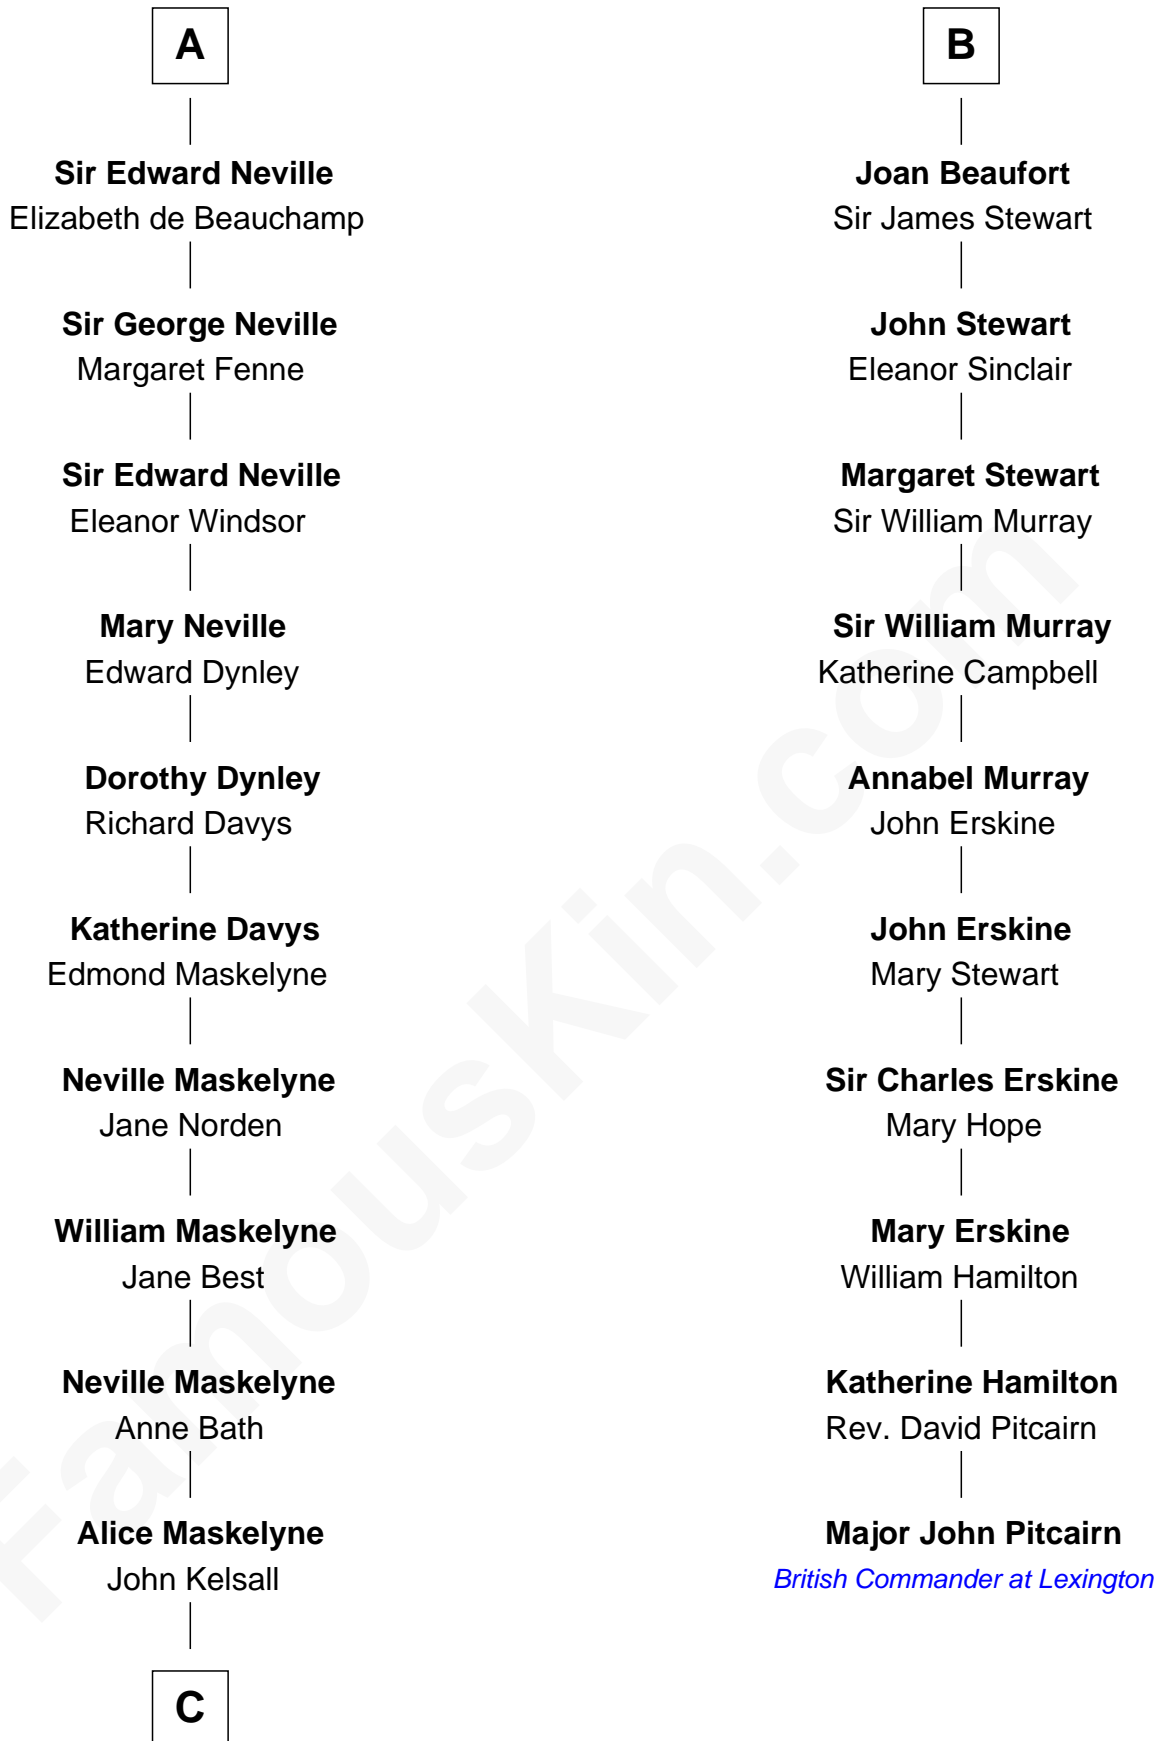

FamousKin.com

Relationship Chart of

Lytton Strachey

Author and Co-Founder of Bloomsbury Group

16th cousin 4 times removed of

Major John Pitcairn

British Commander at Battle of Lexington

C

—
Jane Kelsall

Sir Henry Strachey

—
Edward Strachey

Julia Woodburn Kirkpatrick

—
Sir Richard Strachey

Jane Maria Grant

—
Lytton Strachey

British Author