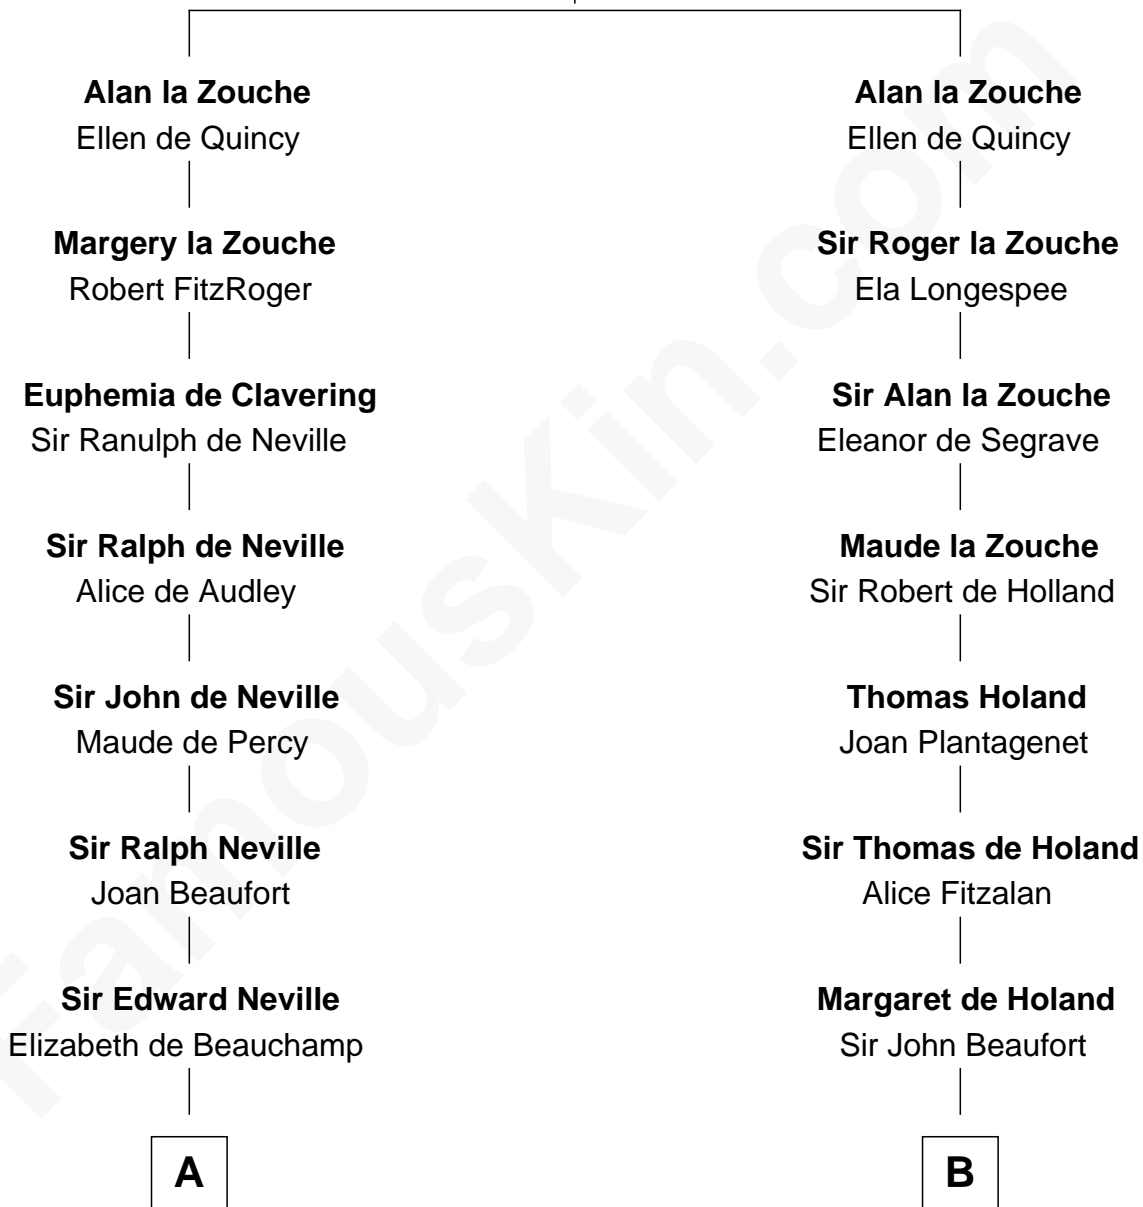

## Relationship Chart of

### Lytton Strachey

*Author and Co-Founder of Bloomsbury Group*

**16th cousin 3 times removed of**

### Major John Pitcairn

*British Commander at Battle of Lexington*

**Roger la Zouche**  
Margaret Biset

**C**

—  
**Edward Strachey**  
Julia Woodburn Kirkpatrick

—  
**Sir Richard Strachey**  
Jane Maria Grant