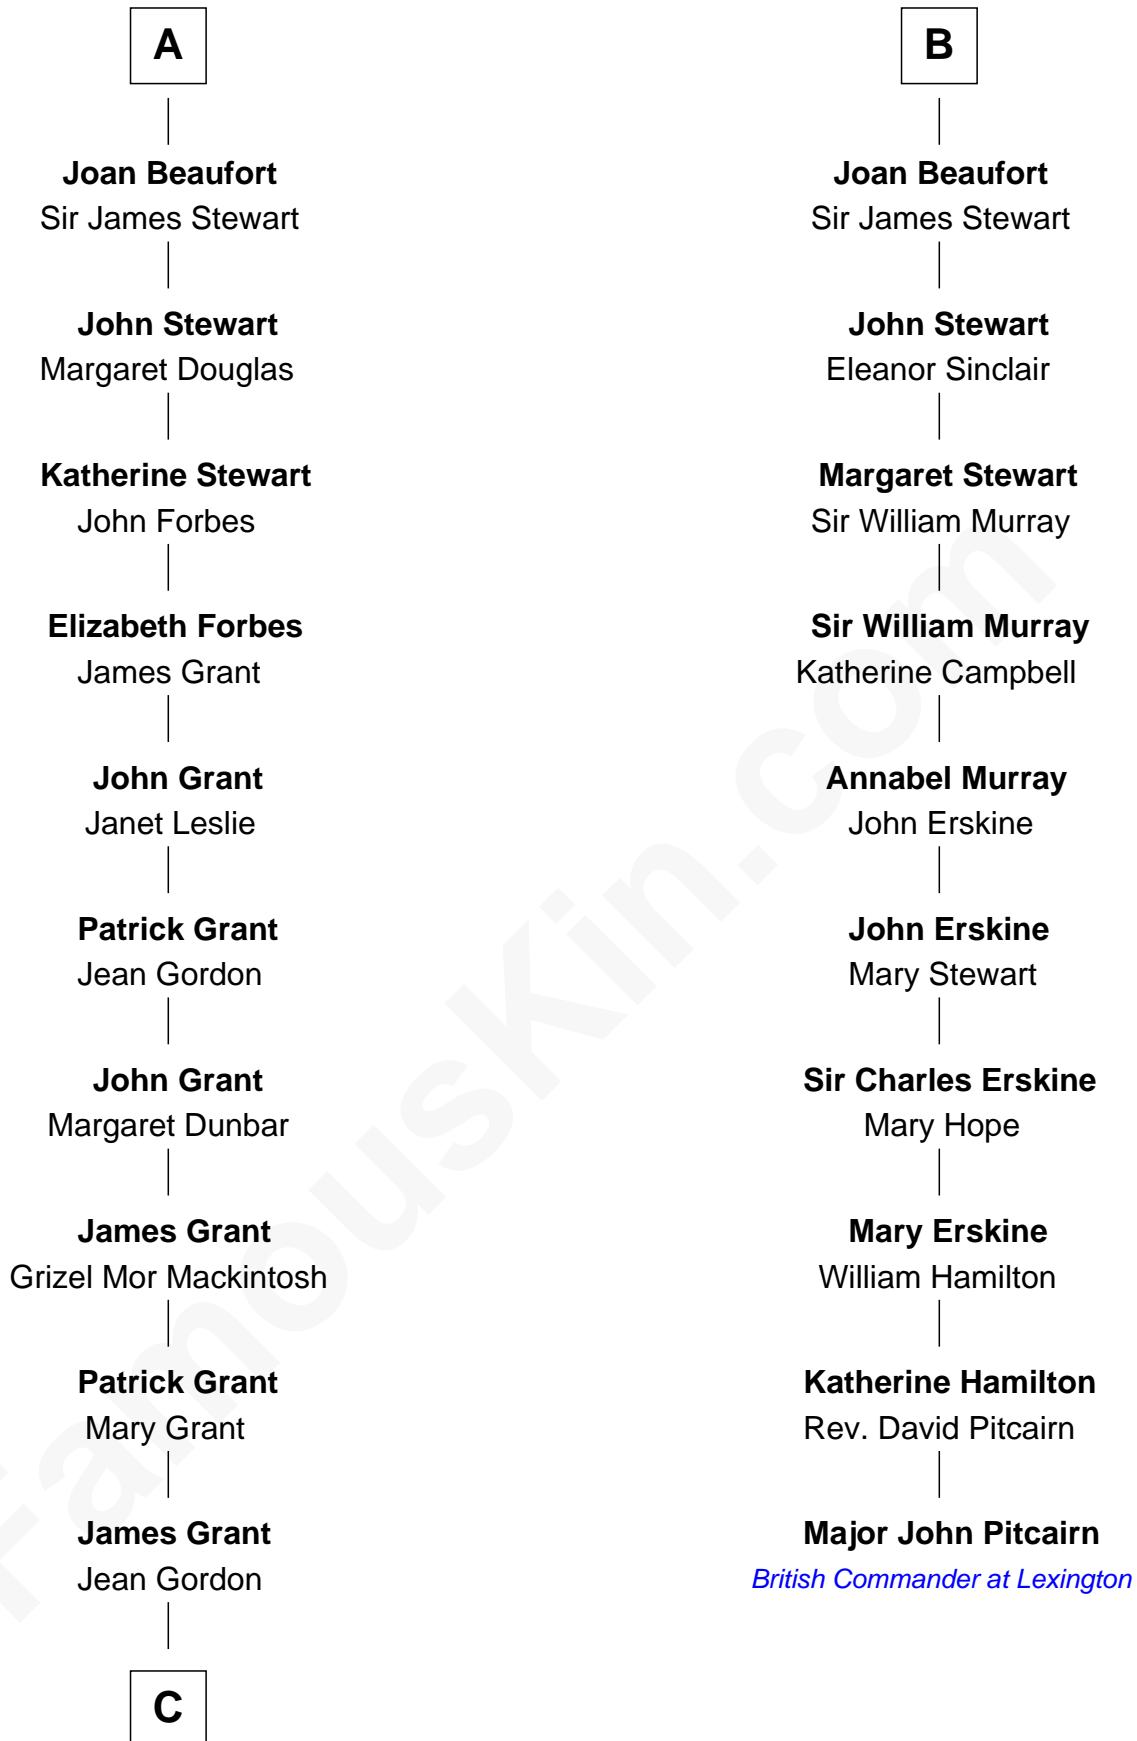

## Relationship Chart of Lytton Strachey

*Author and Co-Founder of Bloomsbury Group*

16th cousin 5 times removed of

## Major John Pitcairn

*British Commander at Battle of Lexington*

Walter de Ridelisford

**C**

—  
**William Grant**  
Elizabeth Raper

—  
**Sir John Peter Grant**  
Jane Ironside

—  
**Sir John Peter Grant**  
Henrietta Plowden