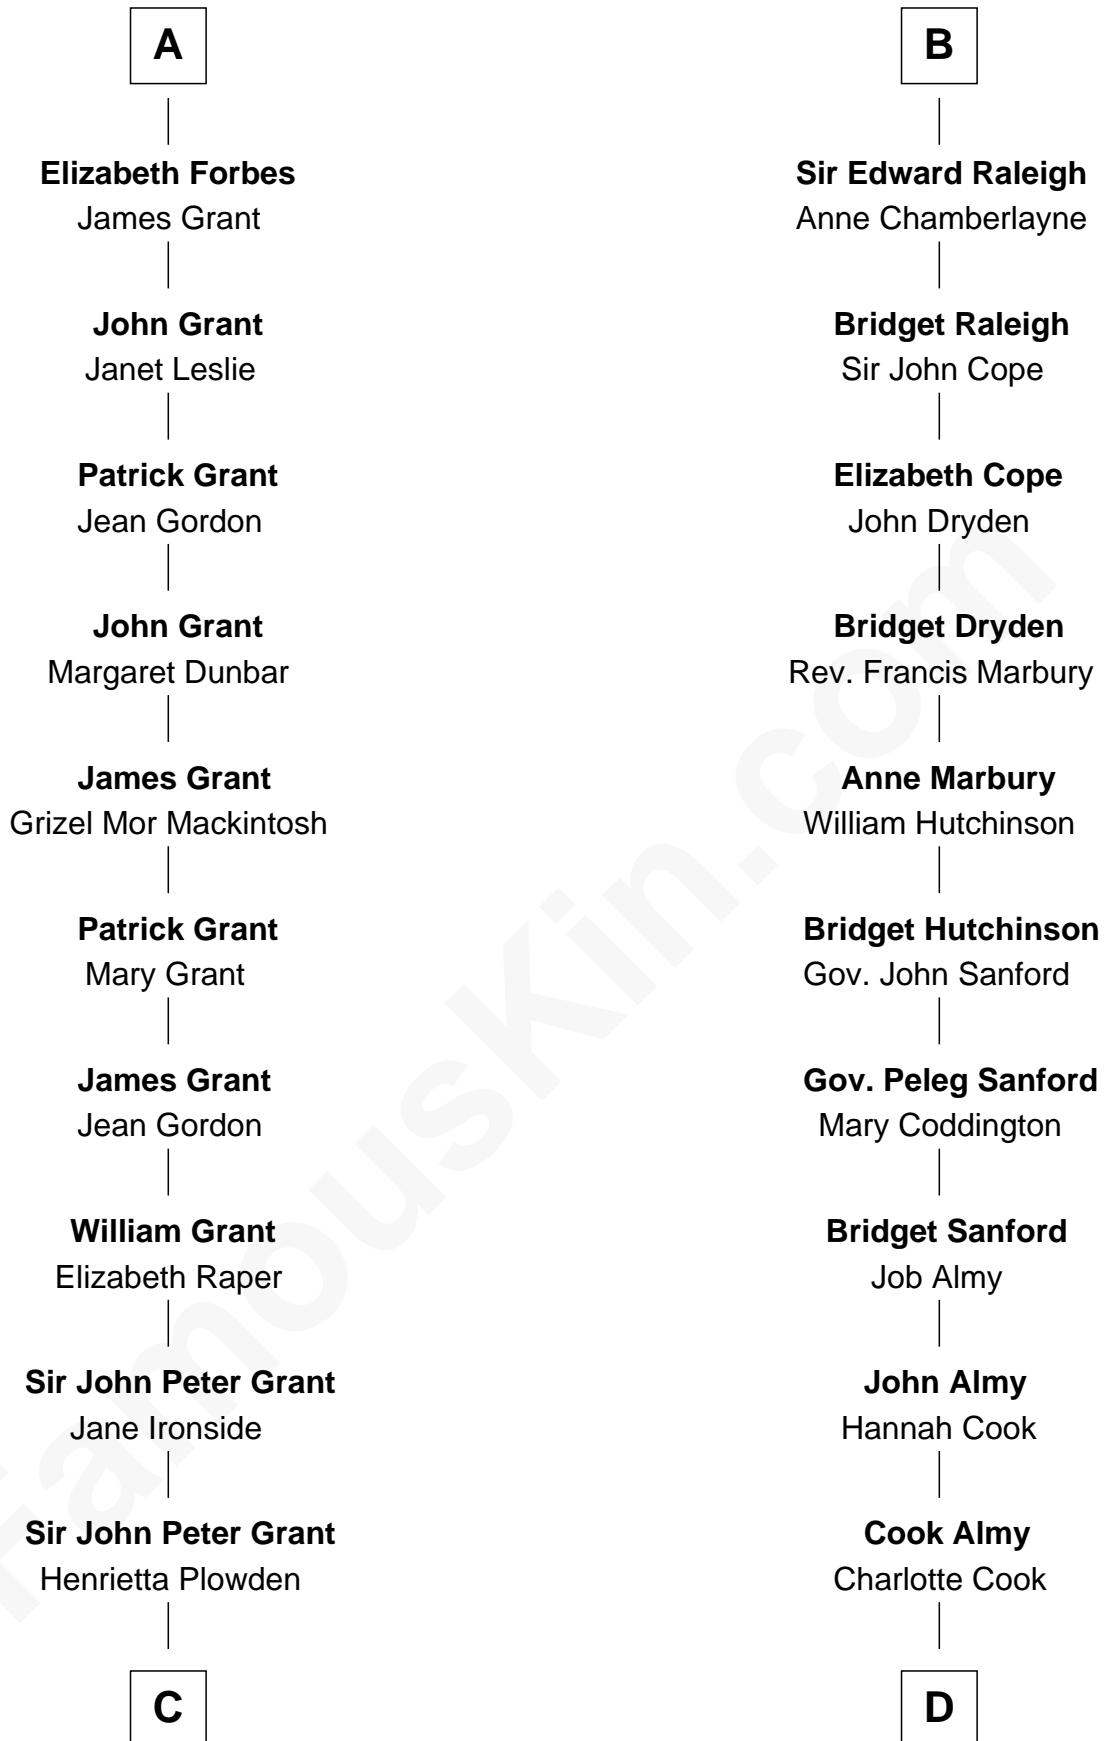

FamousKin.com

Relationship Chart of

Lytton Strachey

Author and Co-Founder of Bloomsbury Group

18th cousin 3 times removed of

Marilyn Monroe

Actress, Model, and Singer

C

Jane Maria Grant
Sir Richard Strachey

Lytton Strachey
British Author

D

Samuel Elam Almy
Susan Bateman

Susan Bateman Almy
Charles Adams Gifford

Frederick Almy Gifford
Elizabeth Easton Tennant

Charles Stanley Gifford
Gladys Pearl Monroe

Marilyn Monroe
Actress, Model, and Singer

FamousKin.com