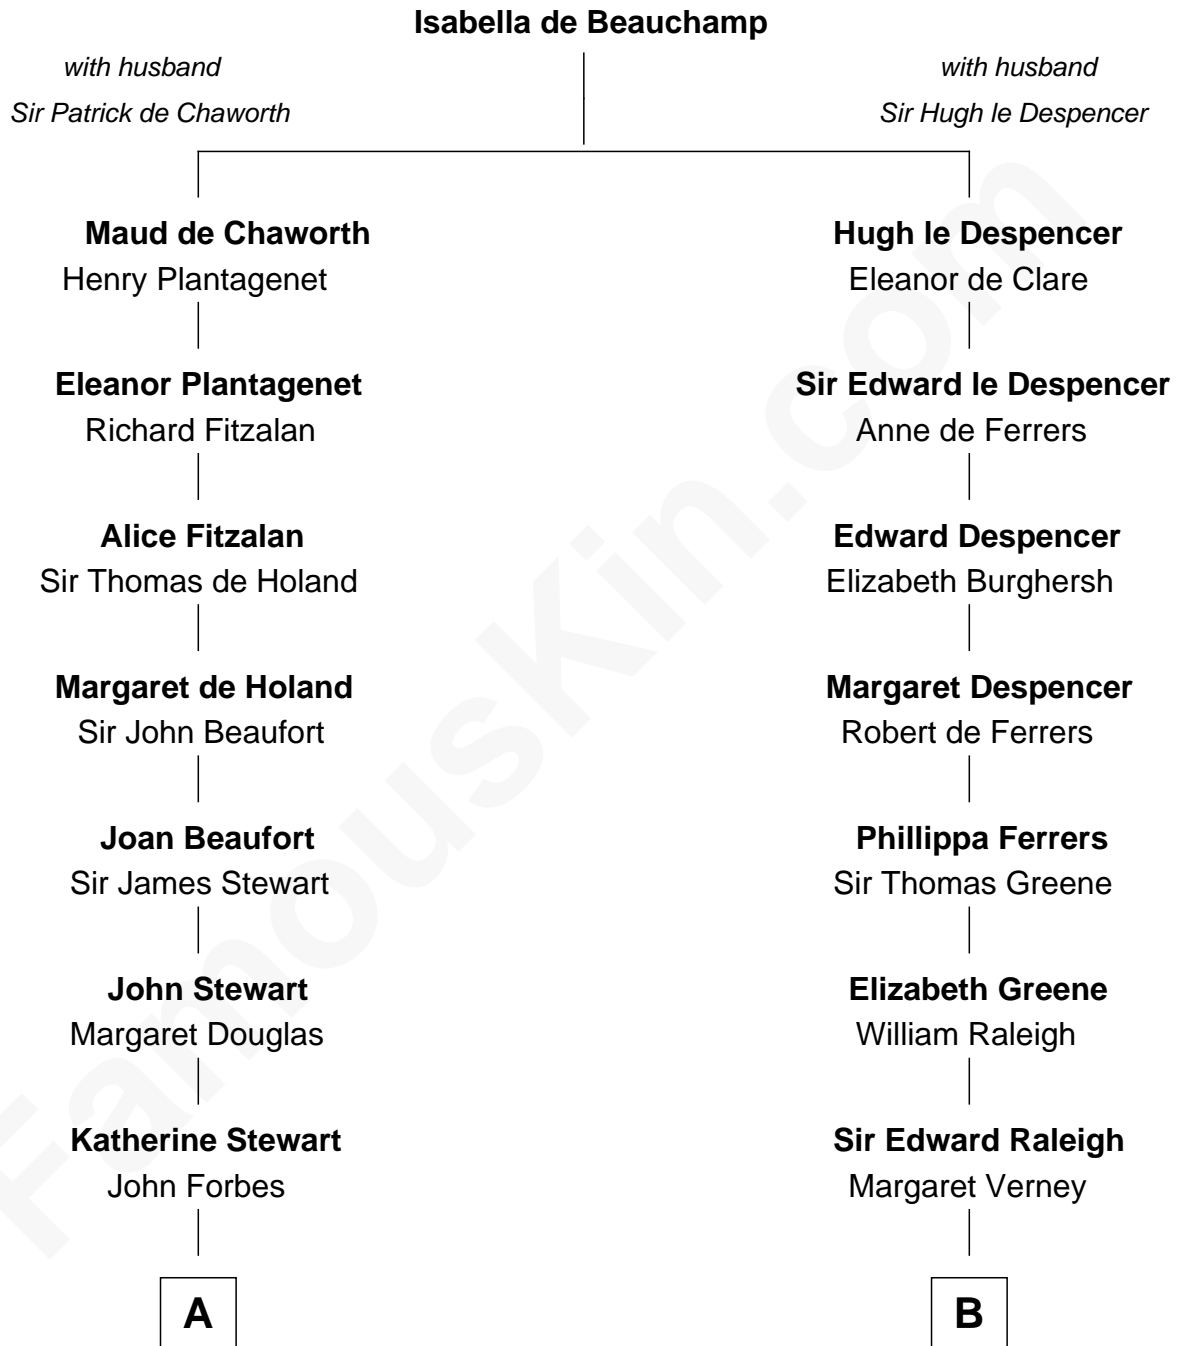

FamousKin.com

Relationship Chart of

Lytton Strachey

Author and Co-Founder of Bloomsbury Group

18th cousin 3 times removed of

Marilyn Monroe

Actress, Model, and Singer

C

Jane Maria Grant
Sir Richard Strachey

Lytton Strachey
British Author

D

Samuel Elam Almy
Susan Bateman

Susan Bateman Almy
Charles Adams Gifford

Frederick Almy Gifford
Elizabeth Easton Tennant

Charles Stanley Gifford
Gladys Pearl Monroe

Marilyn Monroe
Actress, Model, and Singer

FamousKin.com