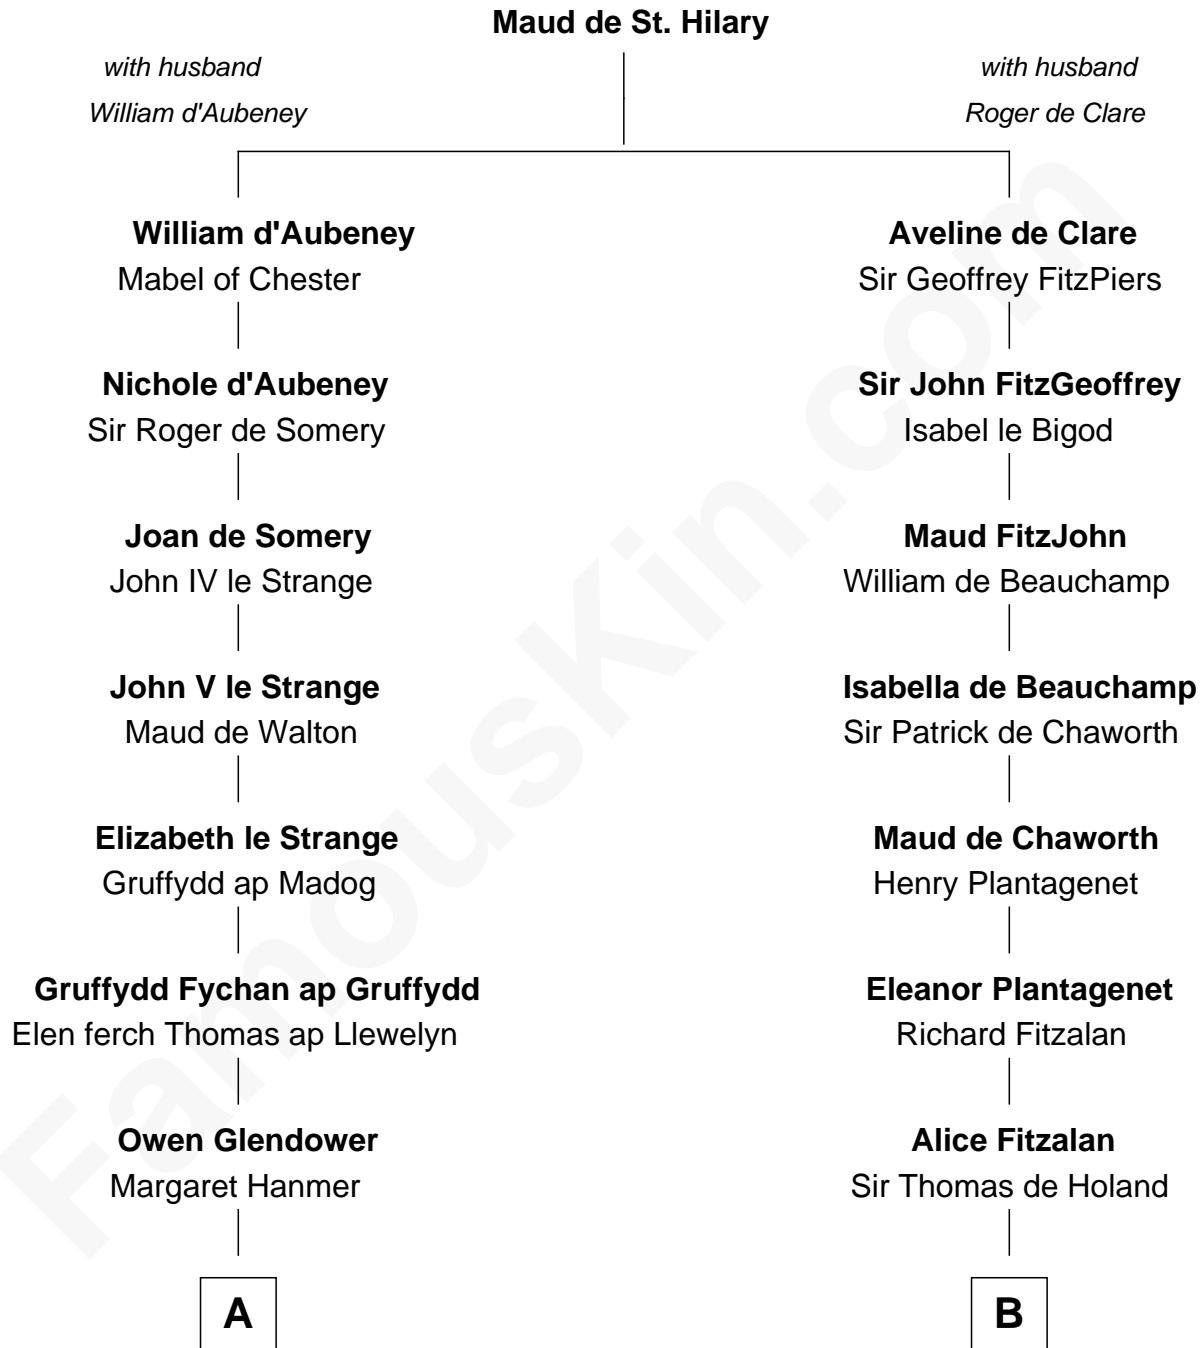

# FamousKin.com

## Relationship Chart of Lytton Strachey

Author and Co-Founder of Bloomsbury Group

21st cousin of

**Noel Coward**

Playwright, Actor, and Songwriter

**C**

**Henry Strachey**

Helen Clerk

**Sir Henry Strachey**

Jane Kelsall

**Edward Strachey**

Julia Woodburn Kirkpatrick

**Sir Richard Strachey**

Jane Maria Grant

**Lytton Strachey**

*British Author*