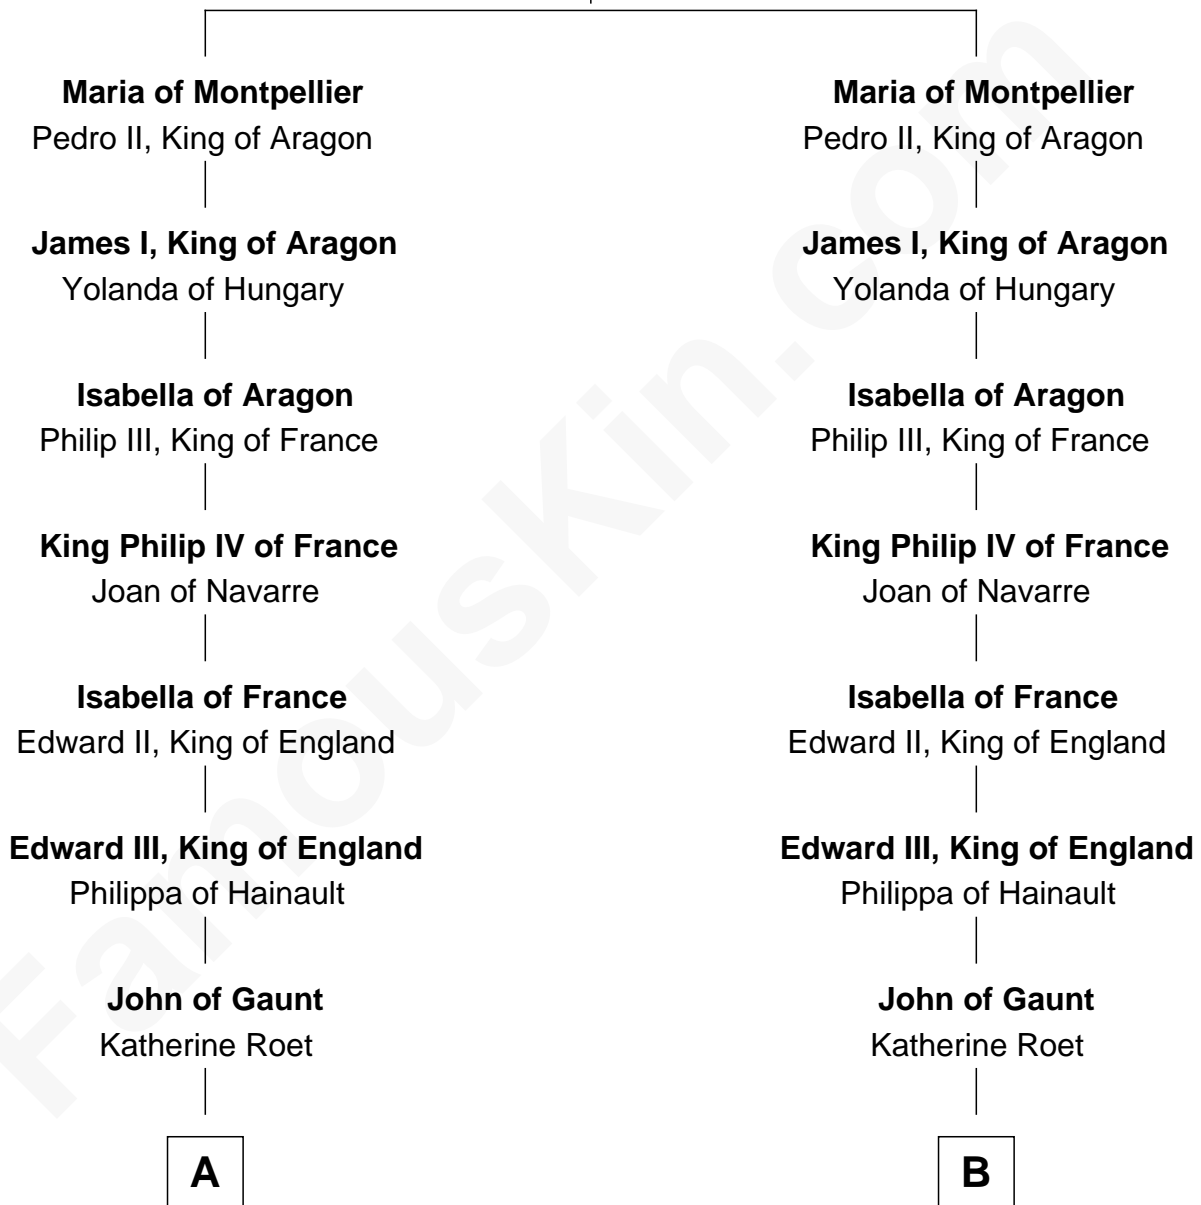

William VIII de Montpellier

Eudoxia Comnenus