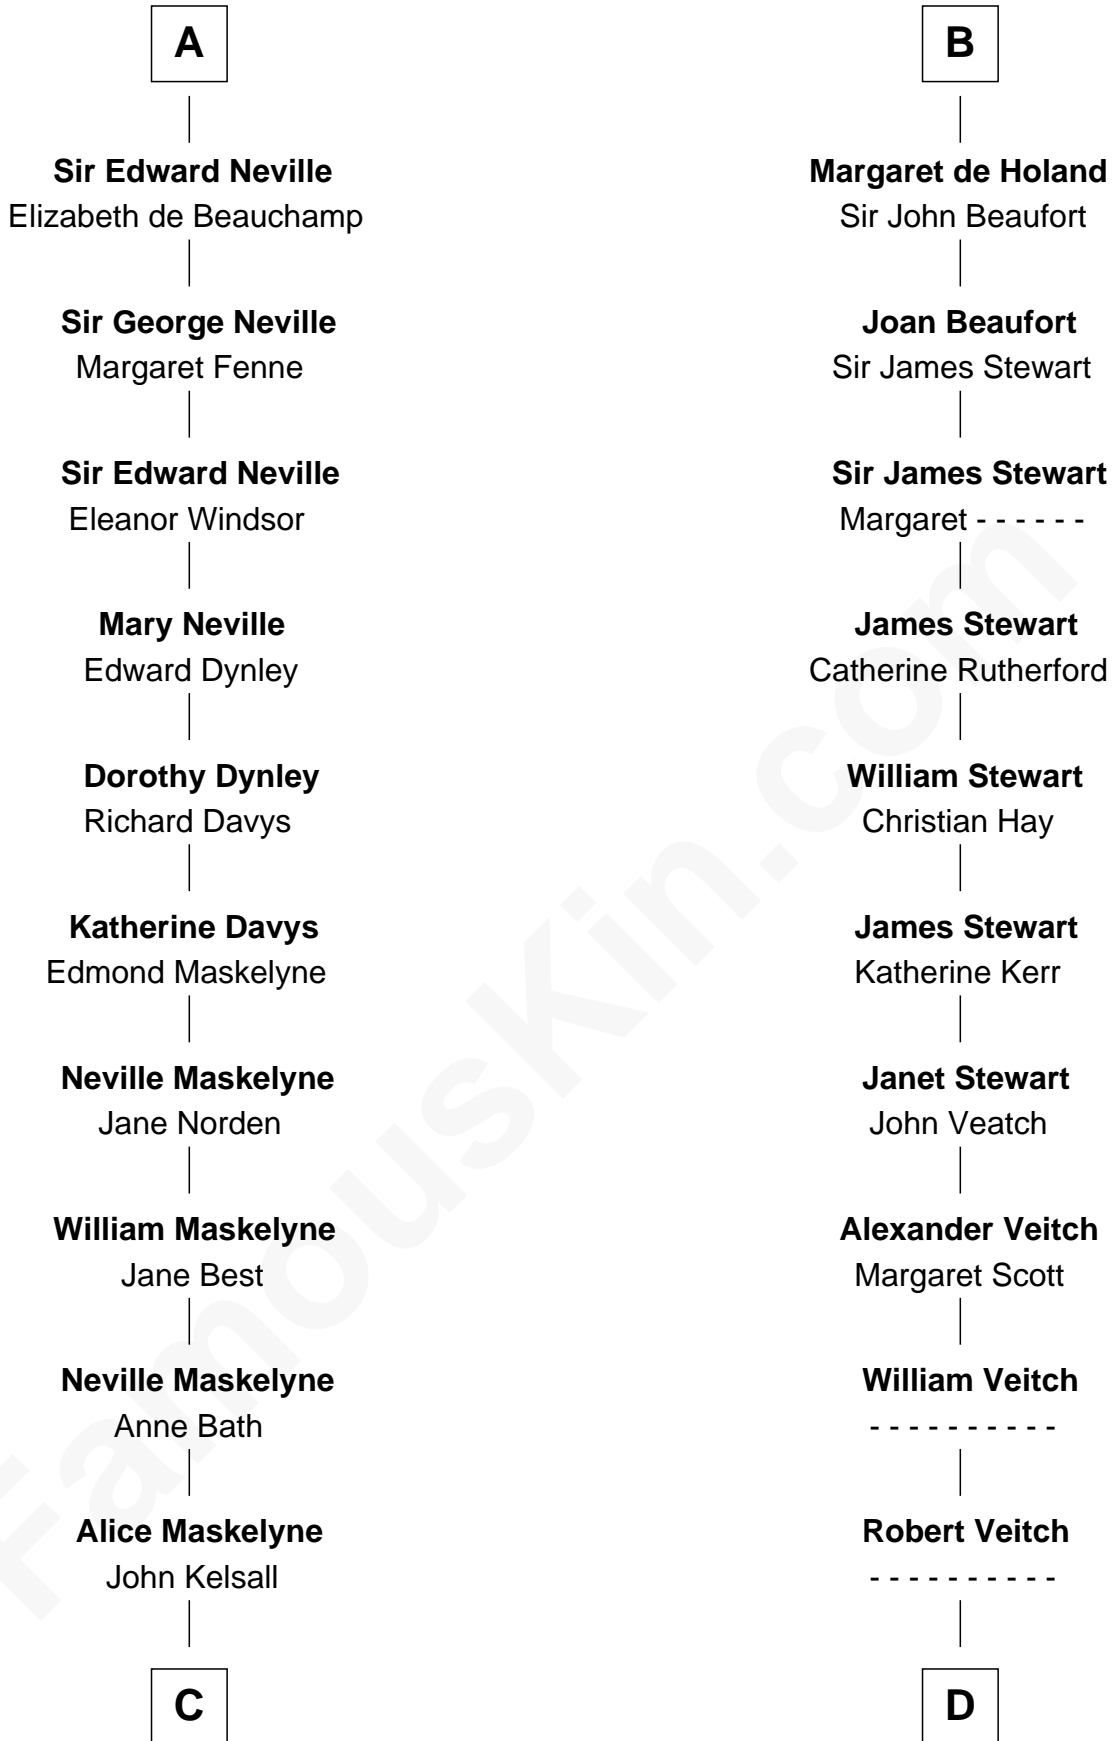

## Relationship Chart of

### Noel Coward

*Playwright, Actor, and Songwriter*

**Alan of Galloway**

Helen de l'Isle

**C**

**Jane Kelsall**  
Sir Henry Strachey

**Edward Strachey**  
Julia Woodburn Kirkpatrick

**Sir Richard Strachey**  
Jane Maria Grant

**Lytton Strachey**  
*British Author*

**D**

**John Veitch**  
Barbara Ainslie

**Henry Veitch**  
Margaret Harrison

**Henry Gordon Veitch**  
Mary Kathleen Synch

**Violet Agnes Veitch**  
Arthur Sabin Coward