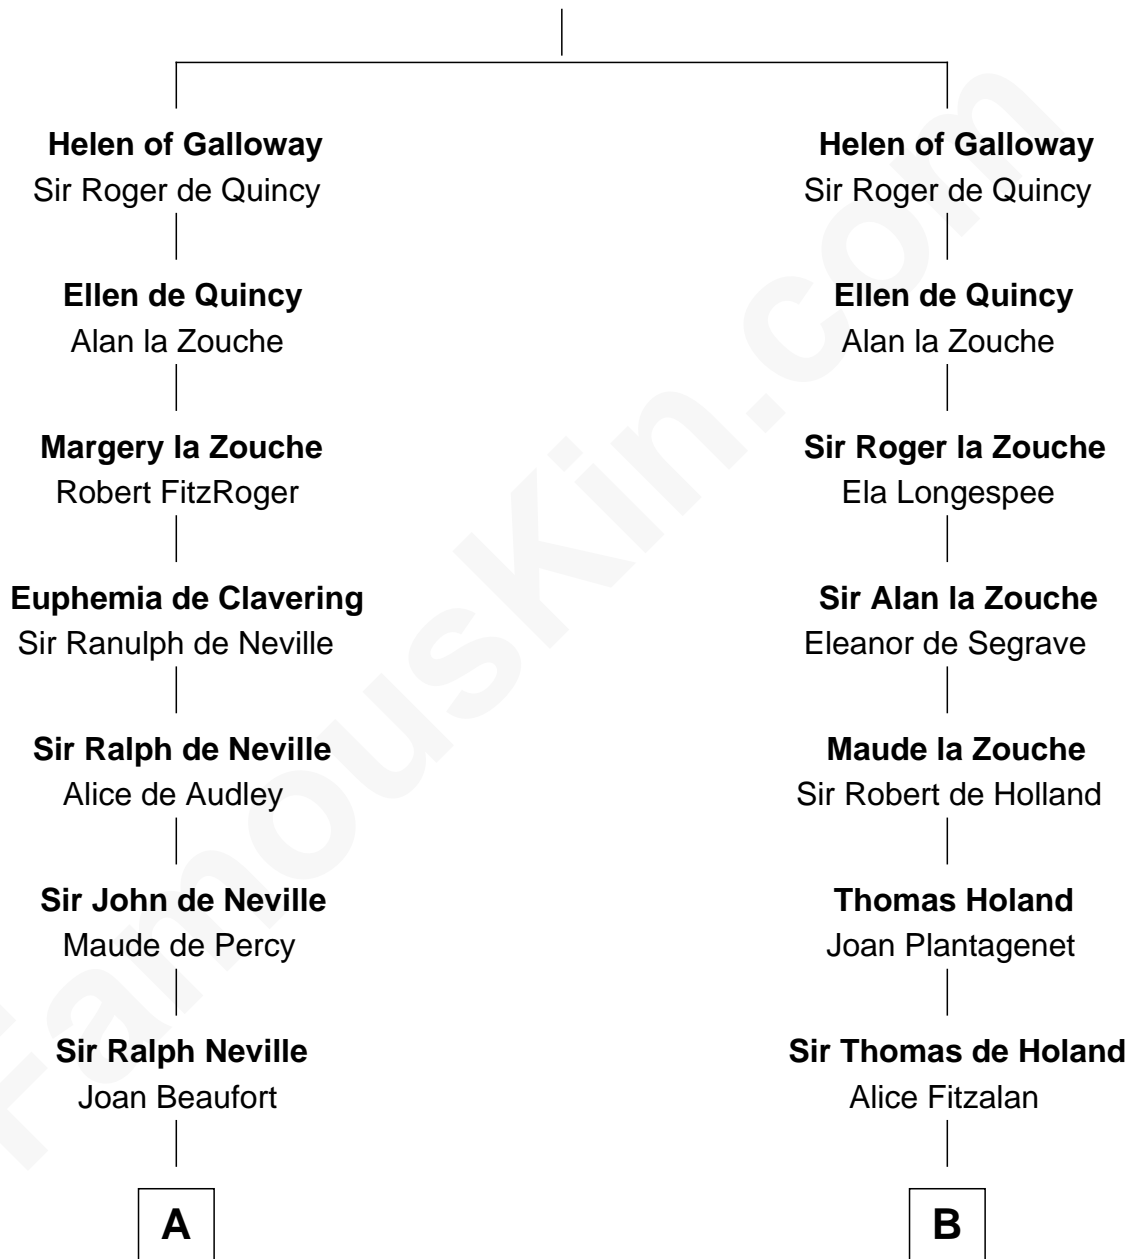

## Relationship Chart of

### Lytton Strachey

*Author and Co-Founder of Bloomsbury Group*

20th cousin 1 time removed of

### Noel Coward

*Playwright, Actor, and Songwriter*

**Alan of Galloway**

Helen de l'Isle

**C**

**Jane Kelsall**  
Sir Henry Strachey

**Edward Strachey**  
Julia Woodburn Kirkpatrick

**Sir Richard Strachey**  
Jane Maria Grant