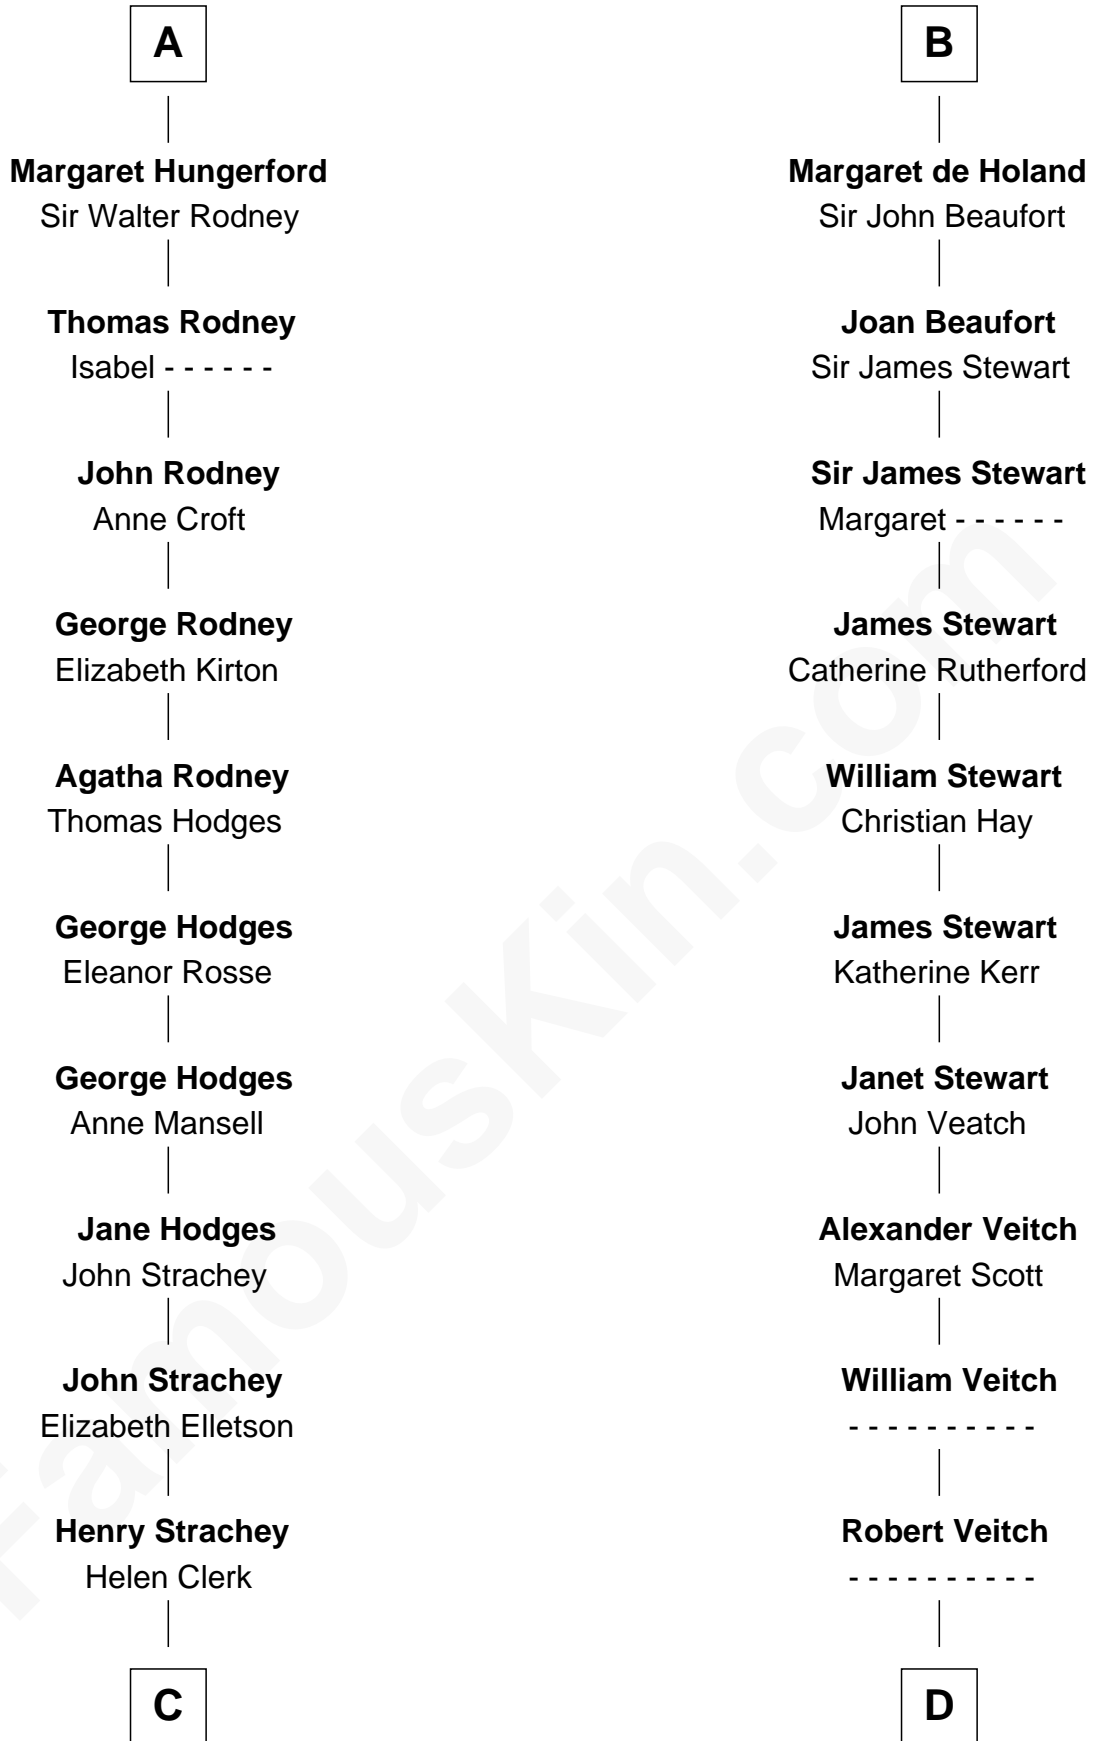

FamousKin.com

Relationship Chart of

Lytton Strachey

Author and Co-Founder of Bloomsbury Group

20th cousin 1 time removed of

Noel Coward

Playwright, Actor, and Songwriter

Saher de Quincy
Margaret de Beaumont

C

Sir Henry Strachey

Jane Kelsall

Edward Strachey

Julia Woodburn Kirkpatrick

Sir Richard Strachey

Jane Maria Grant

Lytton Strachey