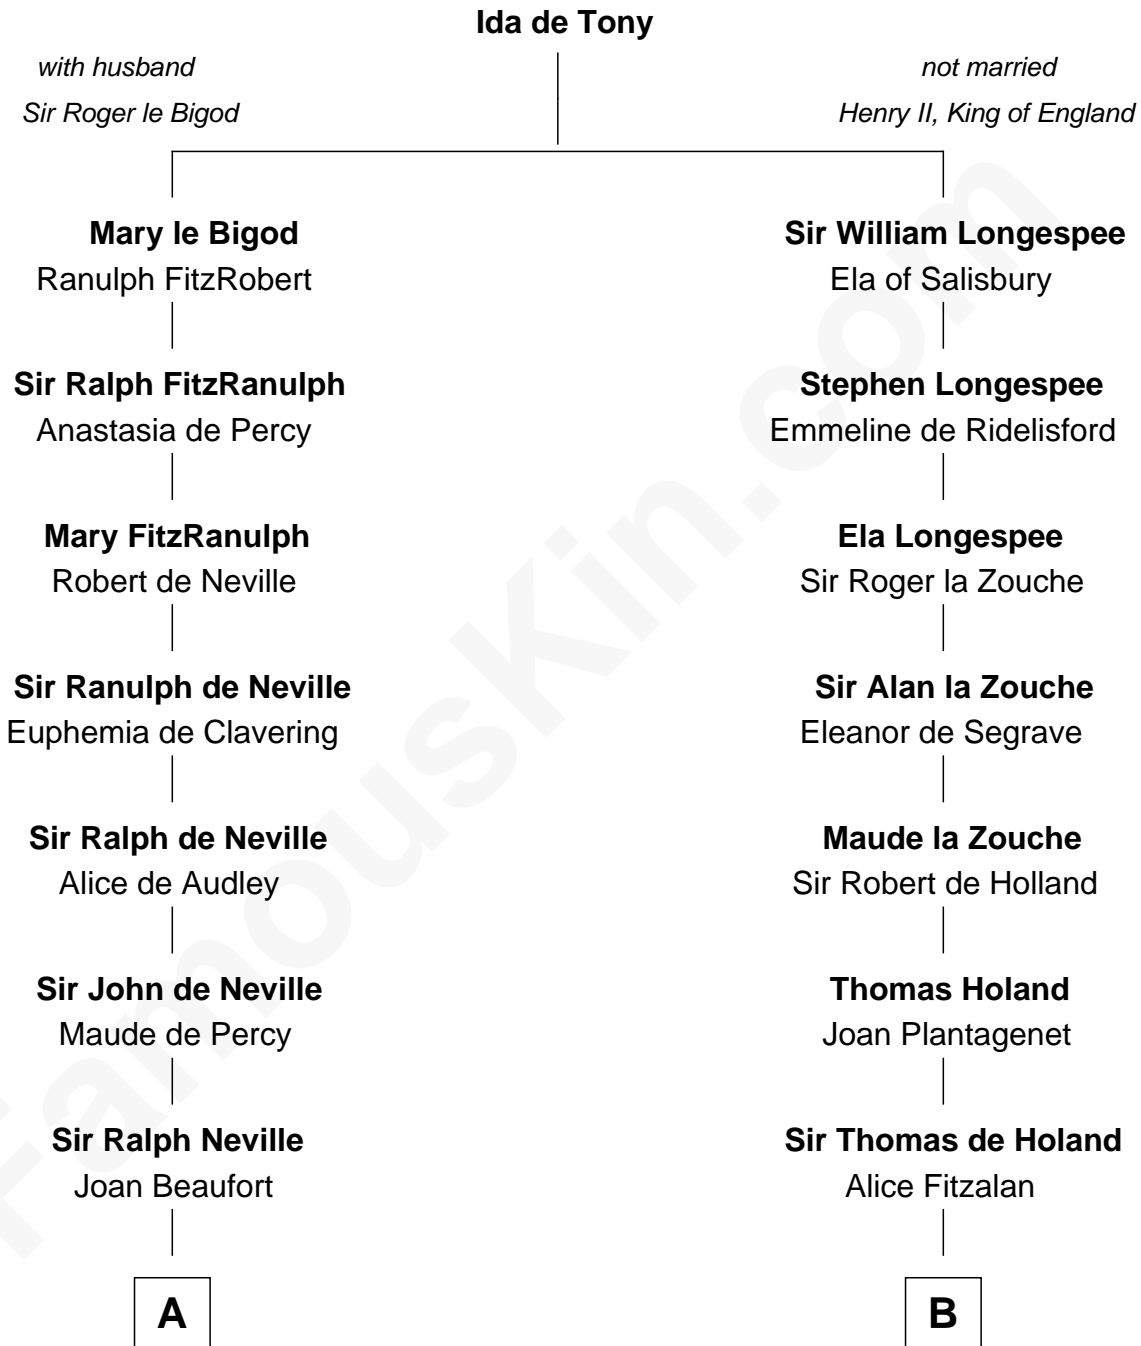

FamousKin.com

Relationship Chart of

Lytton Strachey

Author and Co-Founder of Bloomsbury Group

20th cousin 1 time removed of

Noel Coward

Playwright, Actor, and Songwriter

C

Jane Kelsall
Sir Henry Strachey

Edward Strachey
Julia Woodburn Kirkpatrick

Sir Richard Strachey
Jane Maria Grant

Lytton Strachey
British Author

D

John Veitch
Barbara Ainslie

Henry Veitch
Margaret Harrison

Henry Gordon Veitch
Mary Kathleen Synch