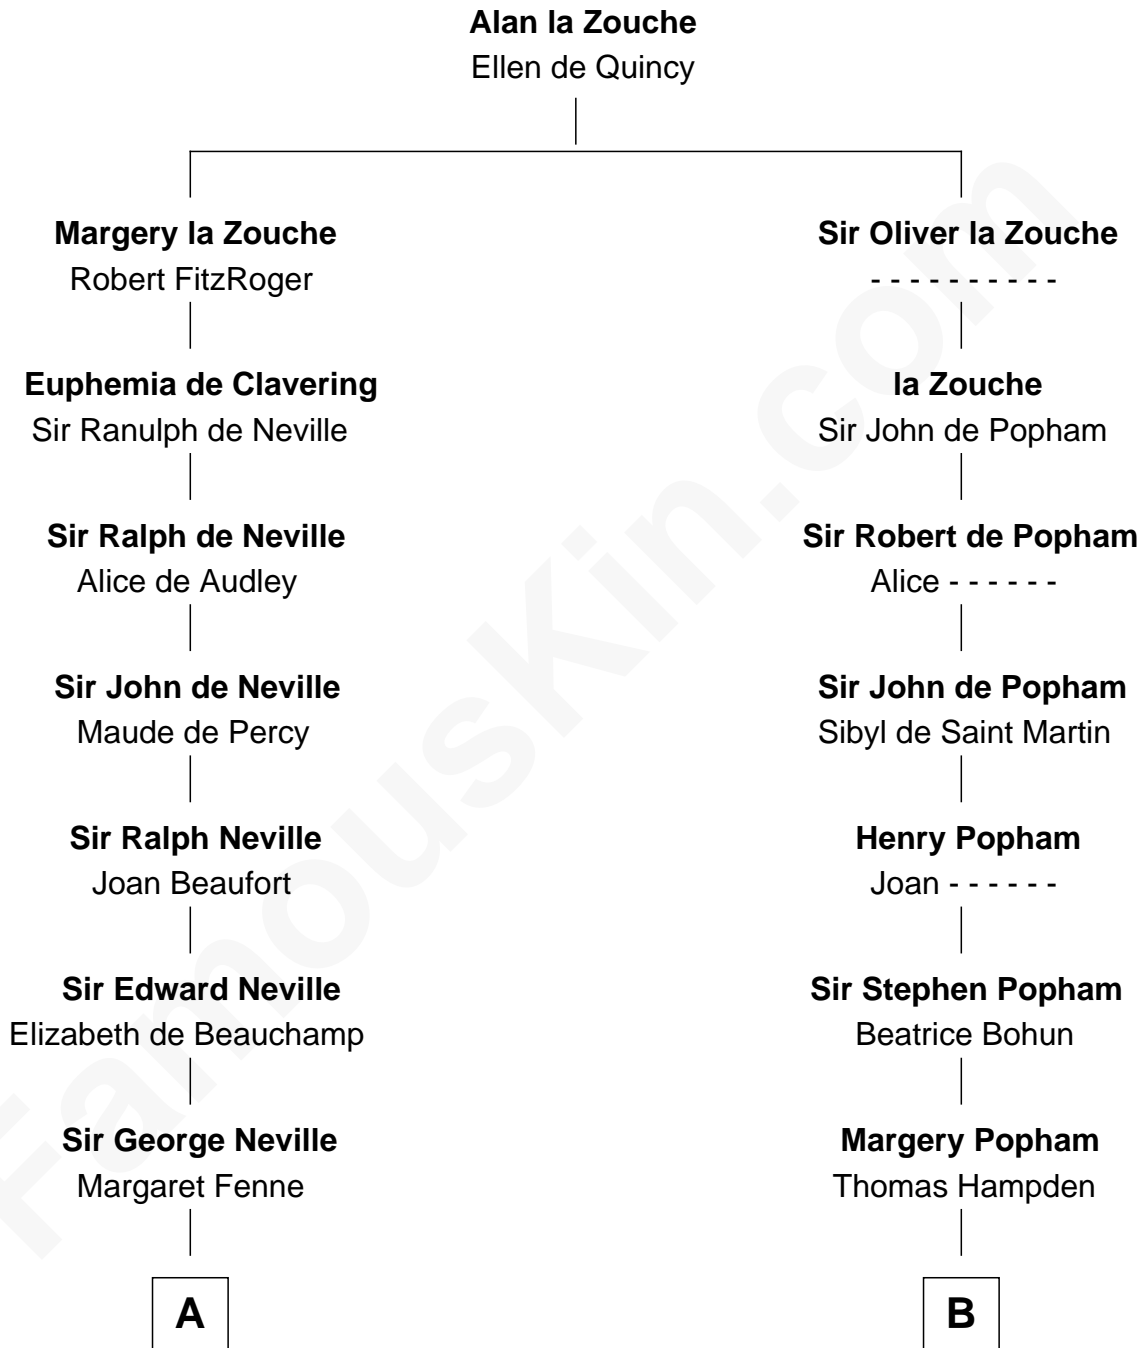

FamousKin.com

Relationship Chart of

Lytton Strachey

Author and Co-Founder of Bloomsbury Group

12th cousin 6 times removed of

Edmund Waller

English Poet and Politician

C

—
Sir Richard Strachey

Jane Maria Grant

—
Lytton Strachey

British Author

FamousKin.com