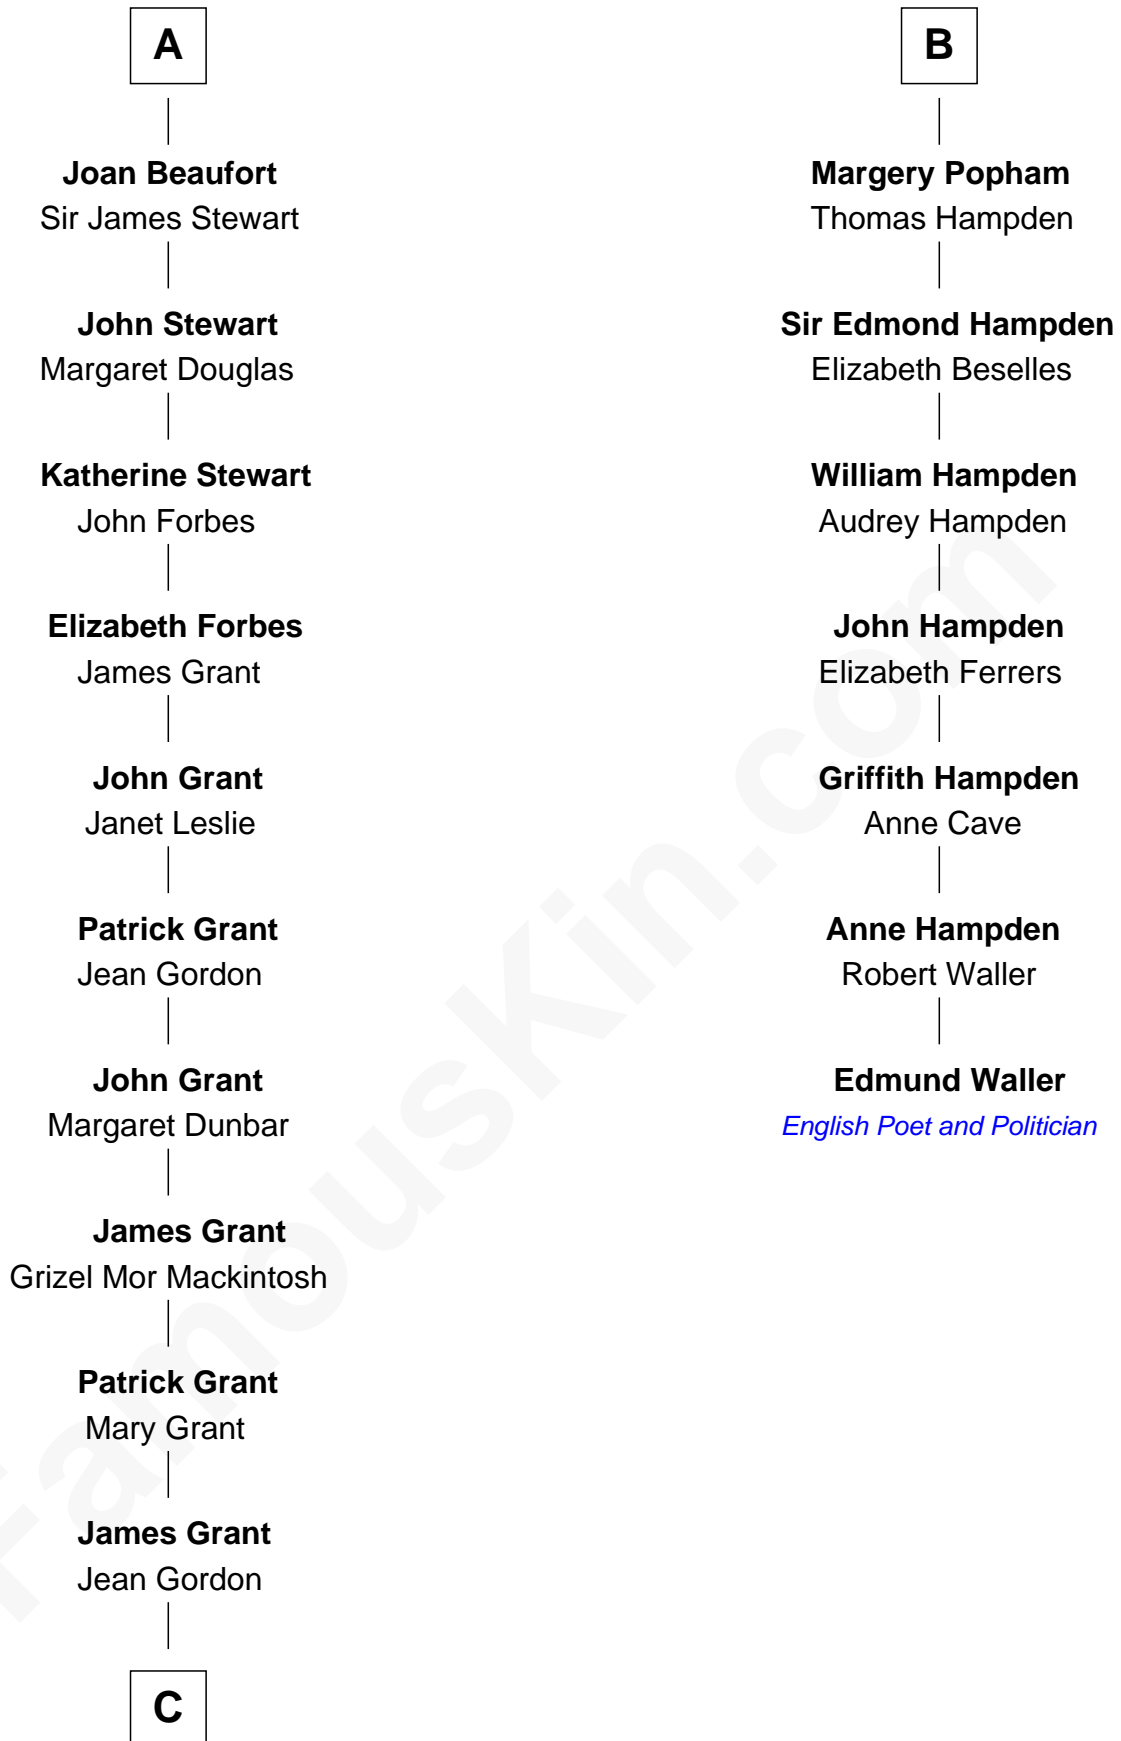

## Relationship Chart of

### Lytton Strachey

Author and Co-Founder of Bloomsbury Group

13th cousin 8 times removed of

**Edmund Waller**

English Poet and Politician

**Sir Geoffrey FitzPiers**

Aveline de Clare

**C**

**William Grant**  
Elizabeth Raper

**Sir John Peter Grant**  
Jane Ironside

**Sir John Peter Grant**  
Henrietta Plowden

**Jane Maria Grant**  
Sir Richard Strachey

**Lytton Strachey**  
*British Author*