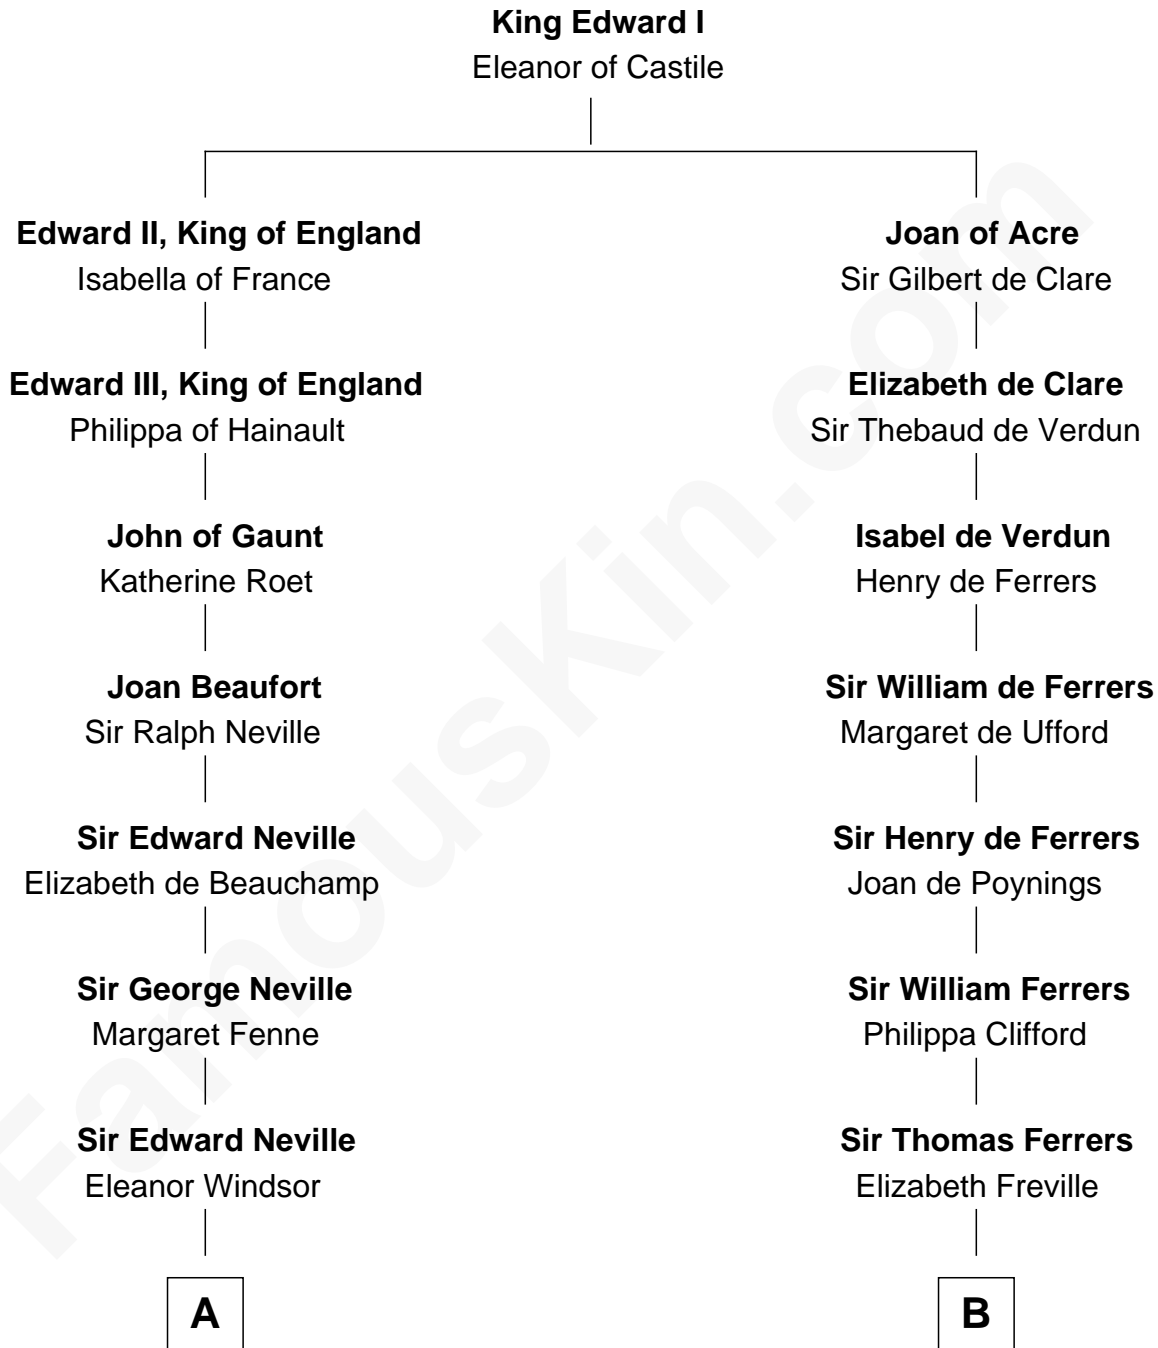

FamousKin.com

Relationship Chart of

Lytton Strachey

Author and Co-Founder of Bloomsbury Group

12th cousin 5 times removed of

Edmund Waller

English Poet and Politician

A

Mary Neville
Edward Dynley

Dorothy Dynley
Richard Davys

Katherine Davys
Edmond Maskelyne

Neville Maskelyne
Jane Norden

William Maskelyne
Jane Best

Neville Maskelyne
Anne Bath

Alice Maskelyne
John Kelsall

Jane Kelsall
Sir Henry Strachey