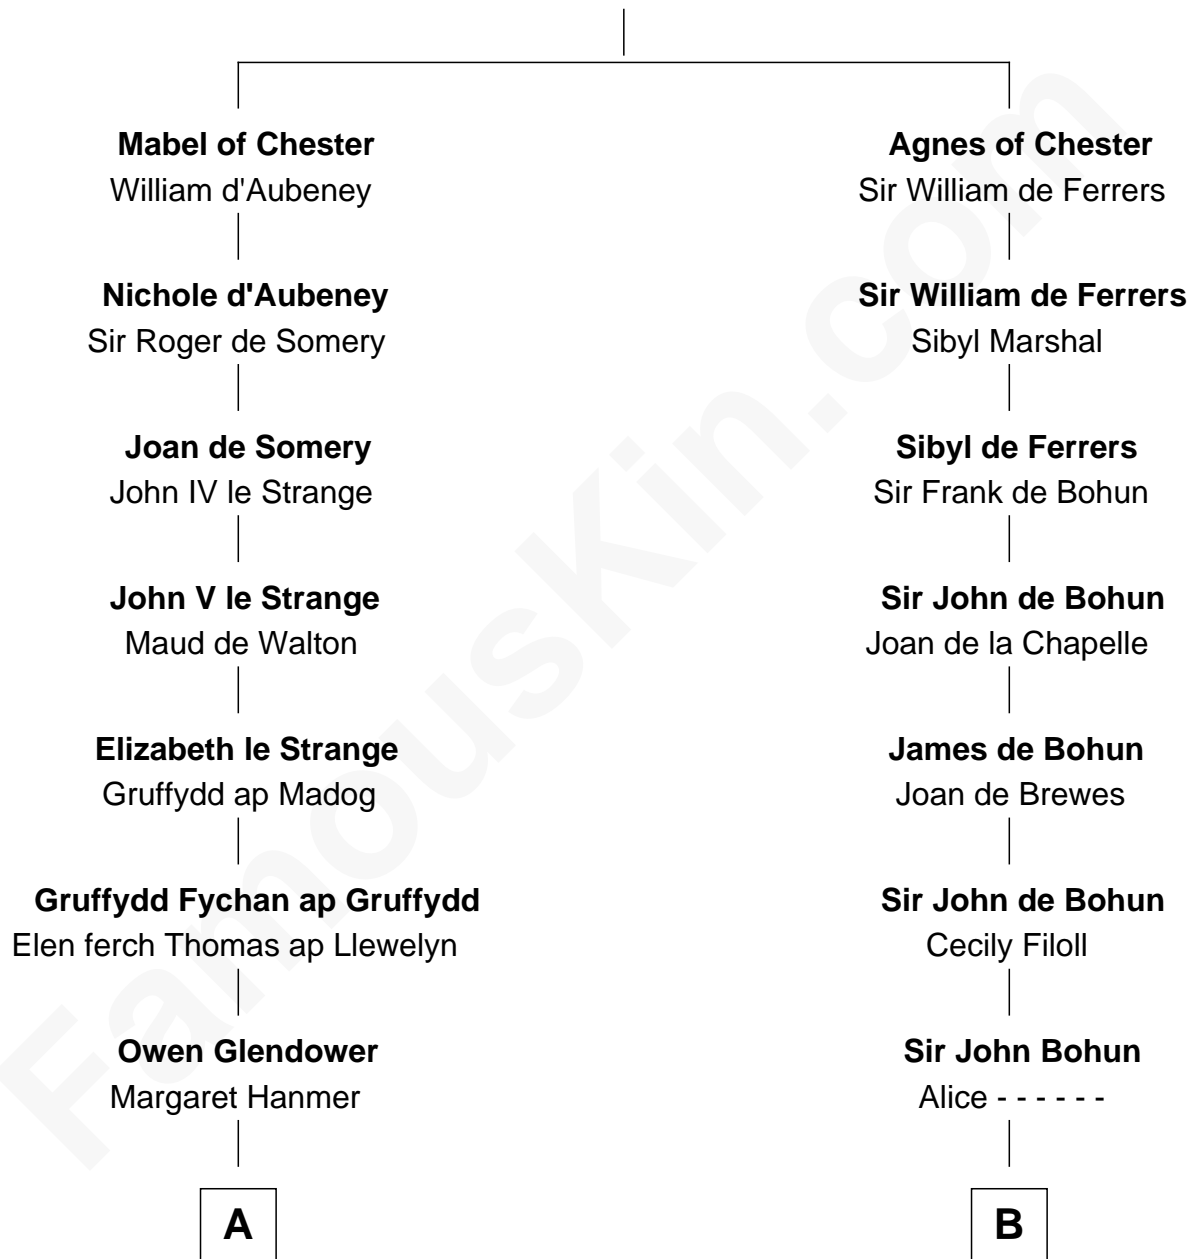

## Relationship Chart of

### Lytton Strachey

Author and Co-Founder of Bloomsbury Group

14th cousin 7 times removed of

**Edmund Waller**

English Poet and Politician

**Bertrade de Montfort**

Hugh de Kevelioc

**C**

Henry Strachey

Helen Clerk

Sir Henry Strachey

Jane Kelsall

Edward Strachey

Julia Woodburn Kirkpatrick

Sir Richard Strachey

Jane Maria Grant