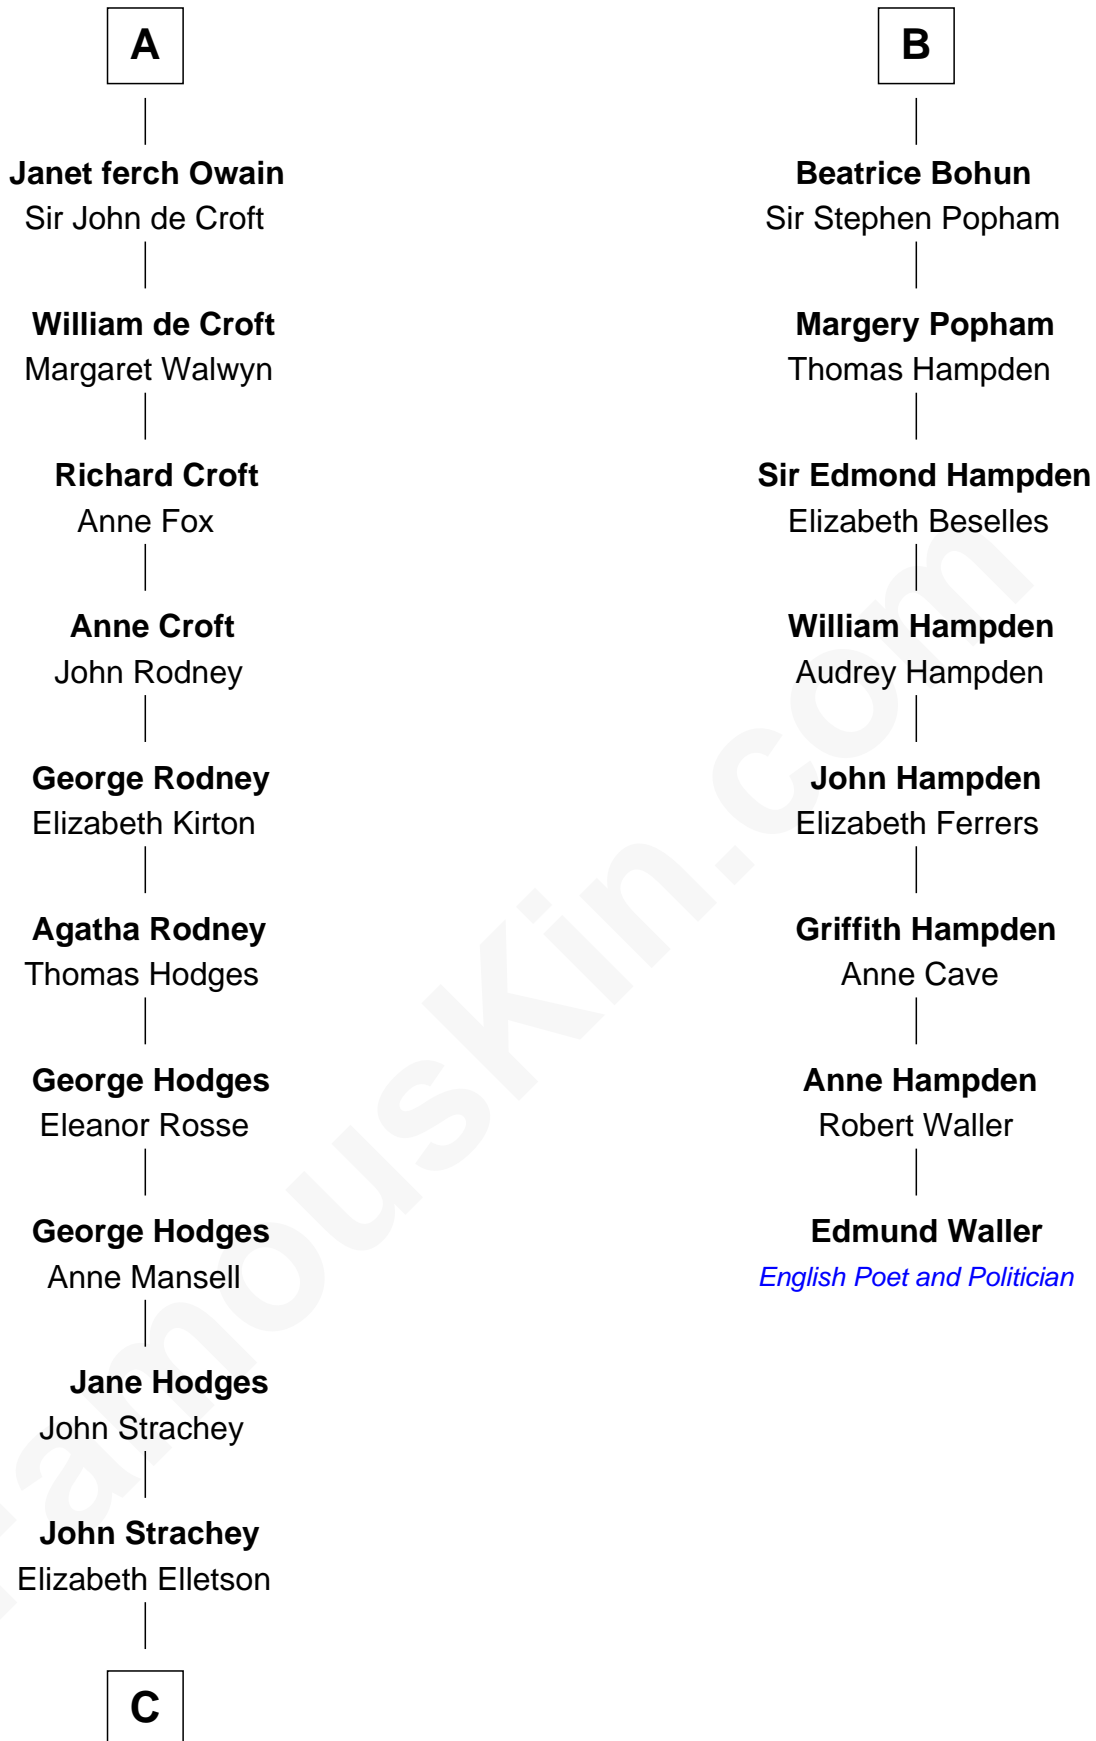

## Relationship Chart of

### Lytton Strachey

Author and Co-Founder of Bloomsbury Group

14th cousin 7 times removed of

**Edmund Waller**

English Poet and Politician

**Bertrade de Montfort**

Hugh de Kevelioc

**C**