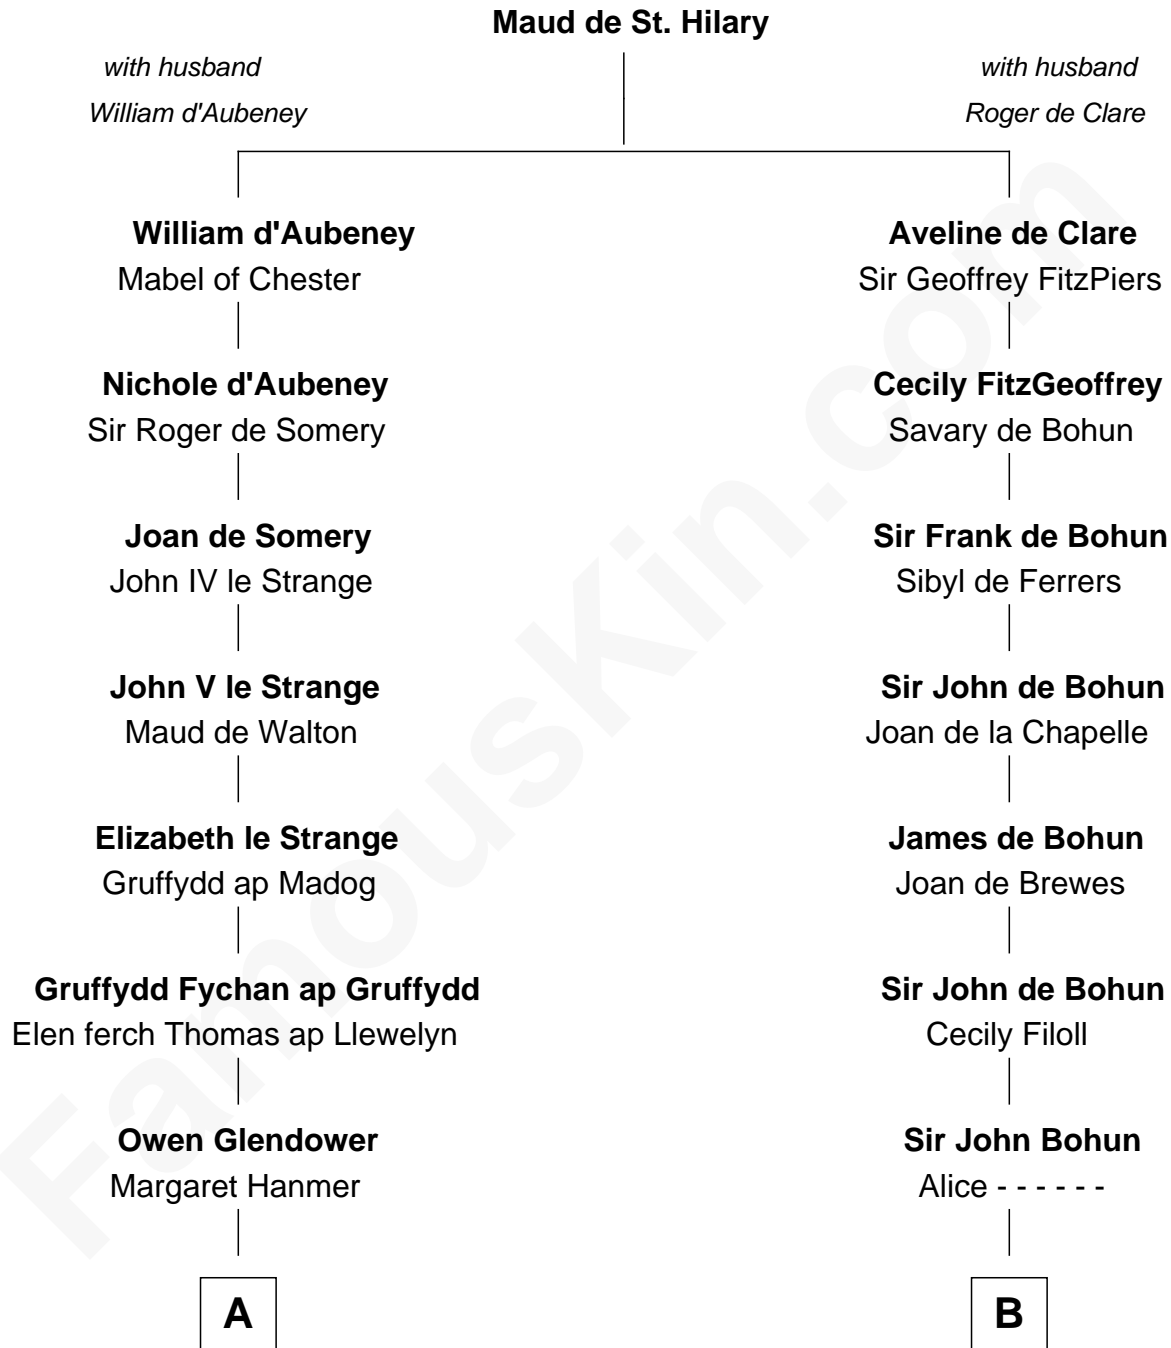

## Relationship Chart of

### Edmund Waller

English Poet and Politician

**C**

**Henry Strachey**

Helen Clerk

**Sir Henry Strachey**

Jane Kelsall

**Edward Strachey**