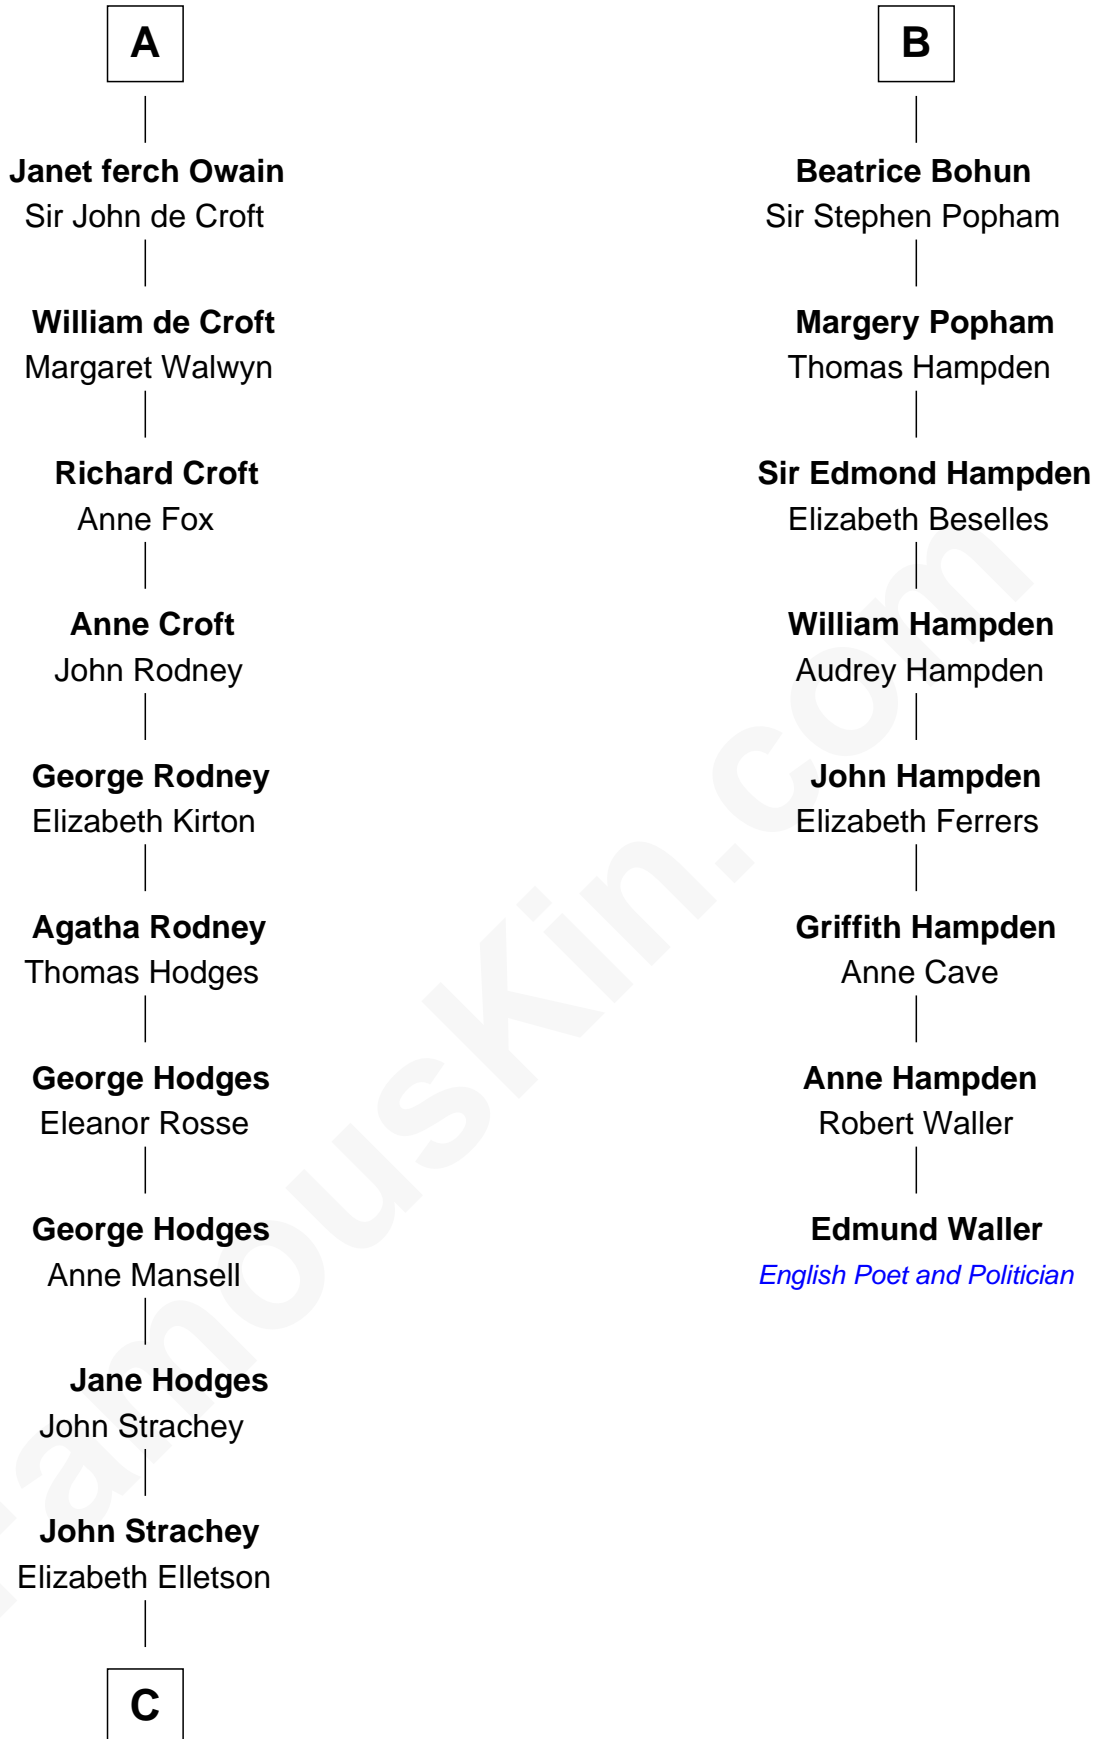

## Relationship Chart of

### Lytton Strachey

Author and Co-Founder of Bloomsbury Group

14th cousin 7 times removed of

### Edmund Waller

English Poet and Politician

**C**

**Henry Strachey**

Helen Clerk

**Sir Henry Strachey**

Jane Kelsall

**Edward Strachey**