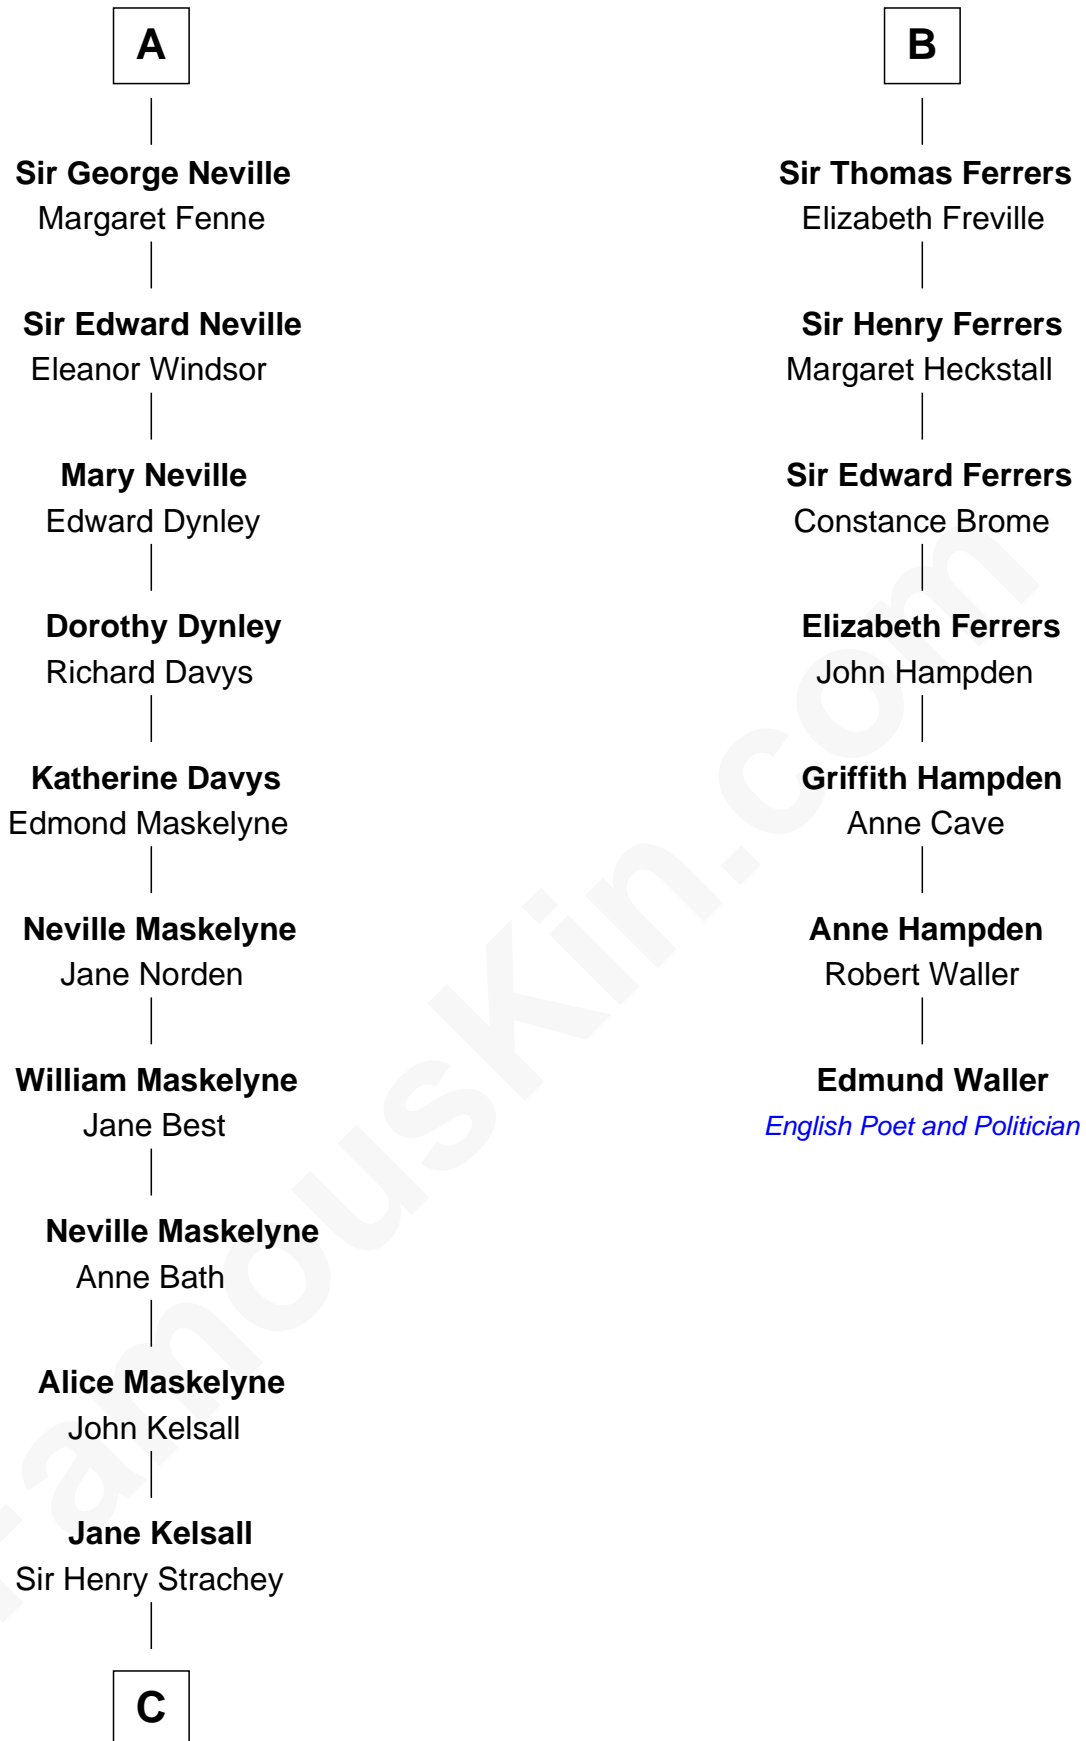

FamousKin.com

Relationship Chart of Lytton Strachey

Author and Co-Founder of Bloomsbury Group

13th cousin 6 times removed of

Edmund Waller

English Poet and Politician

C

Edward Strachey
Julia Woodburn Kirkpatrick