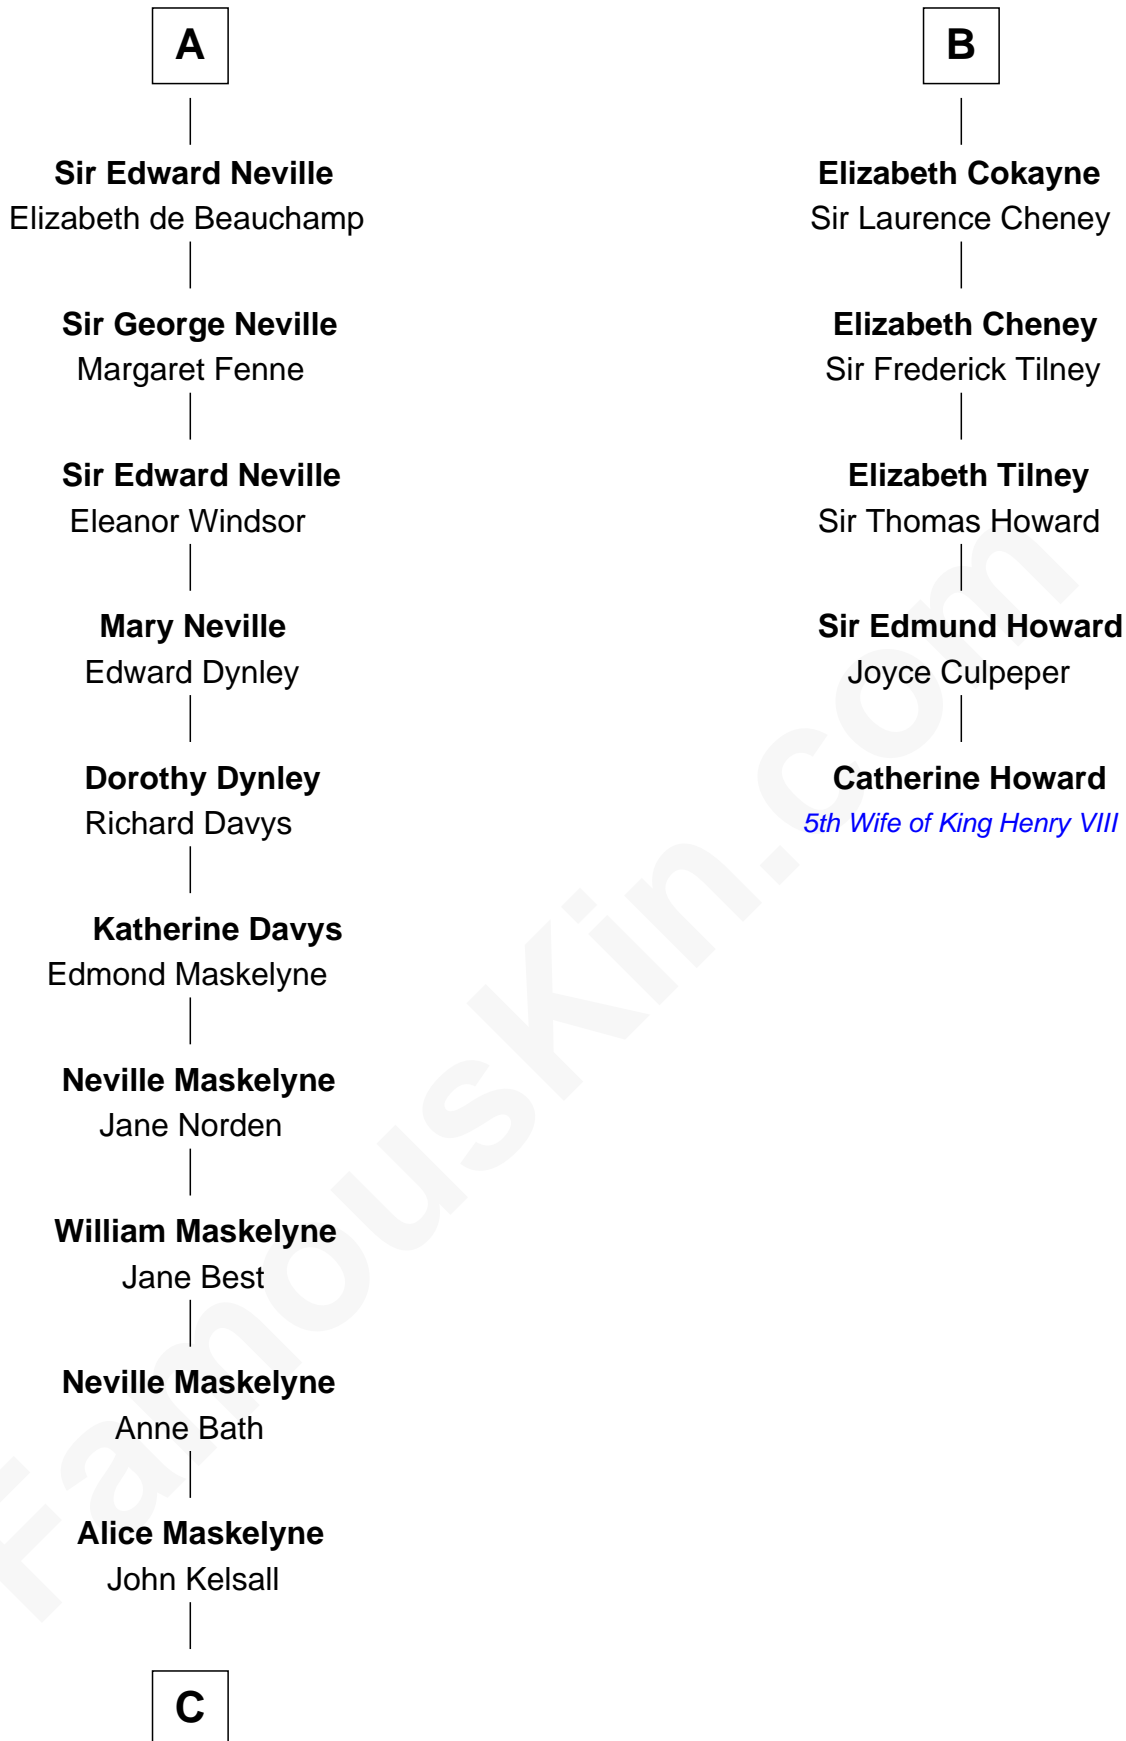

FamousKin.com

Relationship Chart of

Lytton Strachey

Author and Co-Founder of Bloomsbury Group

11th cousin 9 times removed of

Catherine Howard

5th Wife of King Henry VIII

C

—
Jane Kelsall

Sir Henry Strachey

—
Edward Strachey

Julia Woodburn Kirkpatrick

—
Sir Richard Strachey

Jane Maria Grant

—
Lytton Strachey

British Author